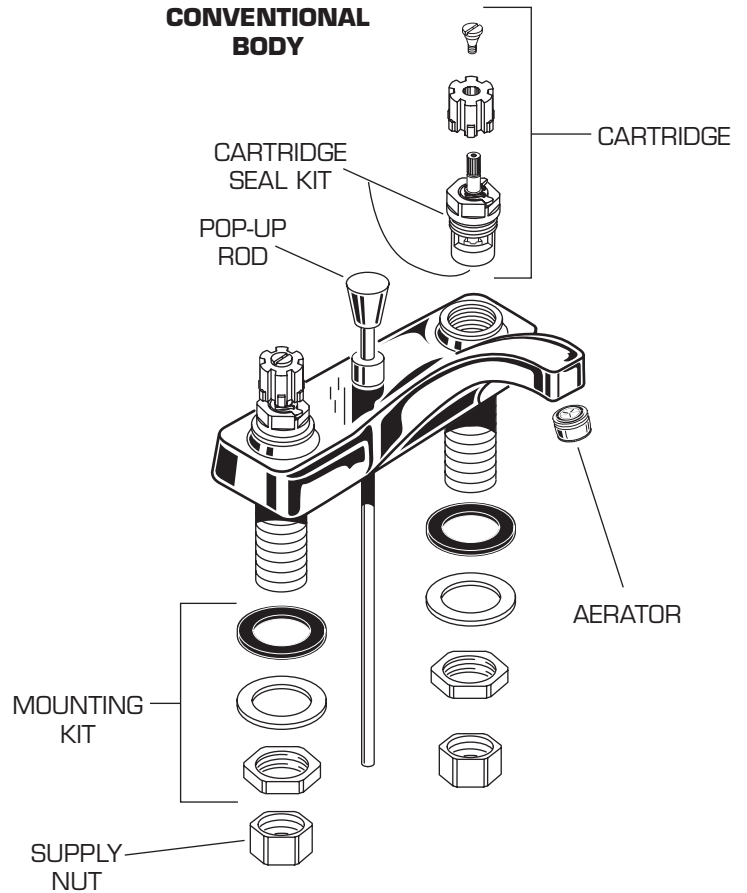

HERITAGE
AMARILIS

**CENTERSET
LAVATORY FAUCET
MODEL NUMBERS**

**5400 SERIES 7400 SERIES
5401 SERIES 7401 SERIES
5402 SERIES 7402 SERIES**

American Standard

★ Replace the "YYY" with appropriate finish code

CHROME	002
MATTE CHROME	003
POLISHED BRASS	099

NOTE:

For Drain Parts and Special Aerators see Section G

★ Replace the "YYY" with appropriate finish code

CHROME	002
MATTE CHROME	003
WHITE	020
BONE	021
GOLD	094
POLISHED BRASS	099

REPAIR PARTS	DESCRIPTION	PART NUMBER ★
Handles	See Heritage-Amarilis Handles in Section E	
Faucet Parts	Cartridge	028610-0070A
	Cartridge Seal Kit	030741-0070A
	Mounting Kit	030255-0070A
	Supply Nut (Brass)	024220-0070A
	2.2 gpm Aerator (Conventional)	066070-YYYOA
	2.2 gpm Aerator (Gooseneck)	066108-YYYOA
	0.35 gpm VR Aerator (Gooseneck)	M922286-YYYOA
	0.35 gpm VR Aerator (Conventional)	M922858-YYYOA
	Pop-up Rod	028617-YYYOA
	Pop-up Rod (Gooseneck)	012086-YYYOA
	Gooseneck Spout	060281-YYYOA