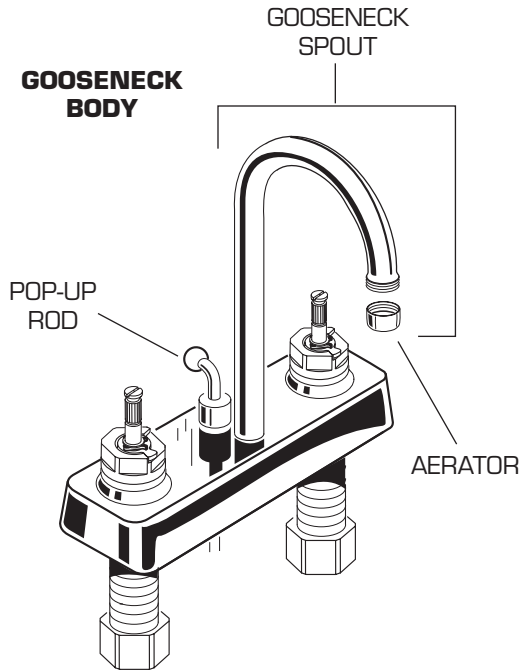

HERITAGE
AMARILIS

**CENTERSET
LAVATORY FAUCET
MODEL NUMBERS**

**5400 SERIES 7400 SERIES
5401 SERIES 7401 SERIES
5402 SERIES 7402 SERIES**

American Standard

★ Replace the "YYY" with appropriate finish code

REPAIR PARTS	DESCRIPTION	PART NUMBER ★
Handles	See Heritage-Amarilis Handles in Section E	
Faucet Parts	Cartridge	028610-0070A
	Cartridge Seal Kit	030741-0070A
	Mounting Kit	030255-0070A
	Supply Nut (Brass)	024220-0070A
	2.2 gpm Aerator (Conventional)	066070-YYYOA
	2.2 gpm Aerator (Gooseneck)	066108-YYYOA
	0.35 gpm VR Aerator (Gooseneck)	M922286-YYYOA
	0.35 gpm VR Aerator (Conventional)	M922858-YYYOA
	Pop-up Rod	028617-YYYOA
	Pop-up Rod (Gooseneck)	012086-YYYOA
	Gooseneck Spout	060281-YYYOA