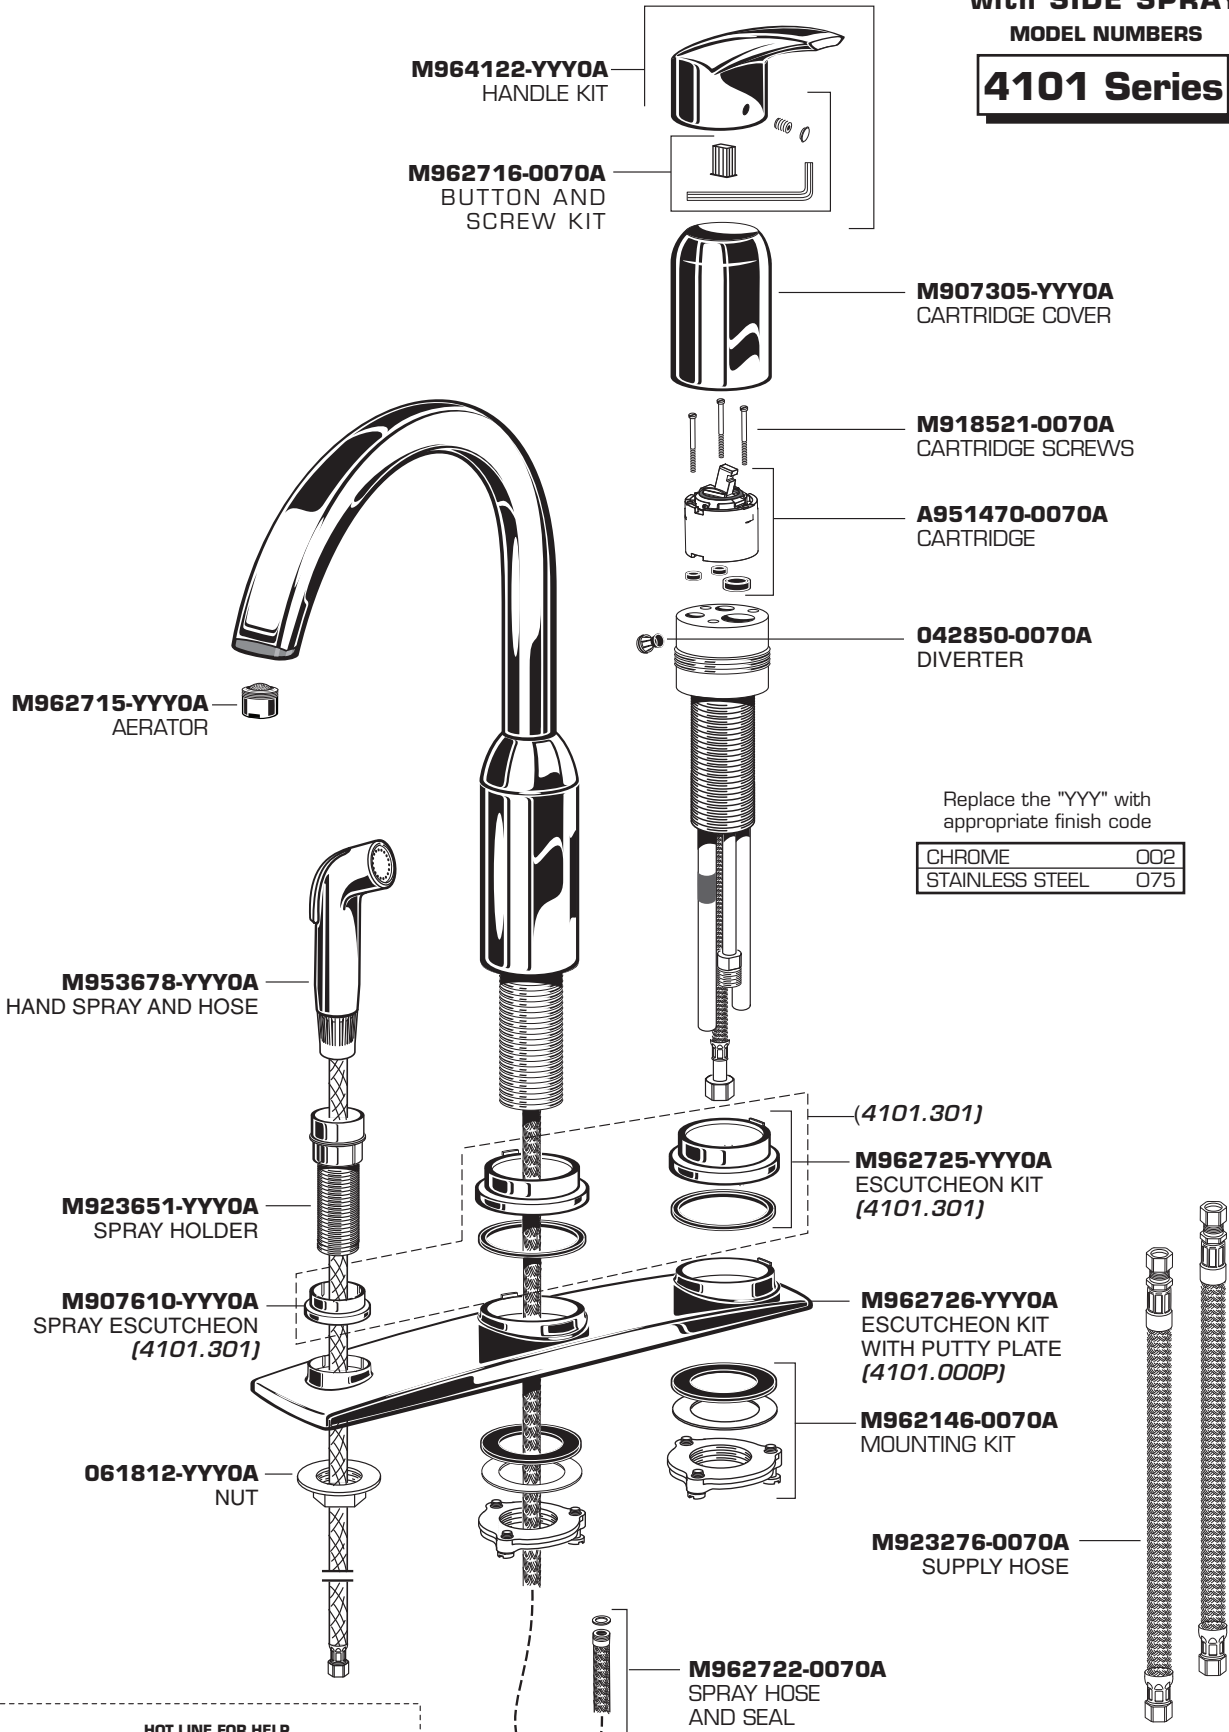

American Standard

ARCH HI-FLOW KITCHEN FAUCET with SIDE SPRAY

MODEL NUMBERS

4101 Series

HOT LINE FOR HELP

For toll-free information and answers to your questions, call:
1-800-442-1902
Weekdays 8:00 a.m. to 6:00 p.m. EST
IN CANADA 1-800-387-0369 (TORONTO 1-905-306-1093)
Weekdays 8:00 a.m. to 7:00 p.m. EST
IN MEXICO 01-800-839-1200