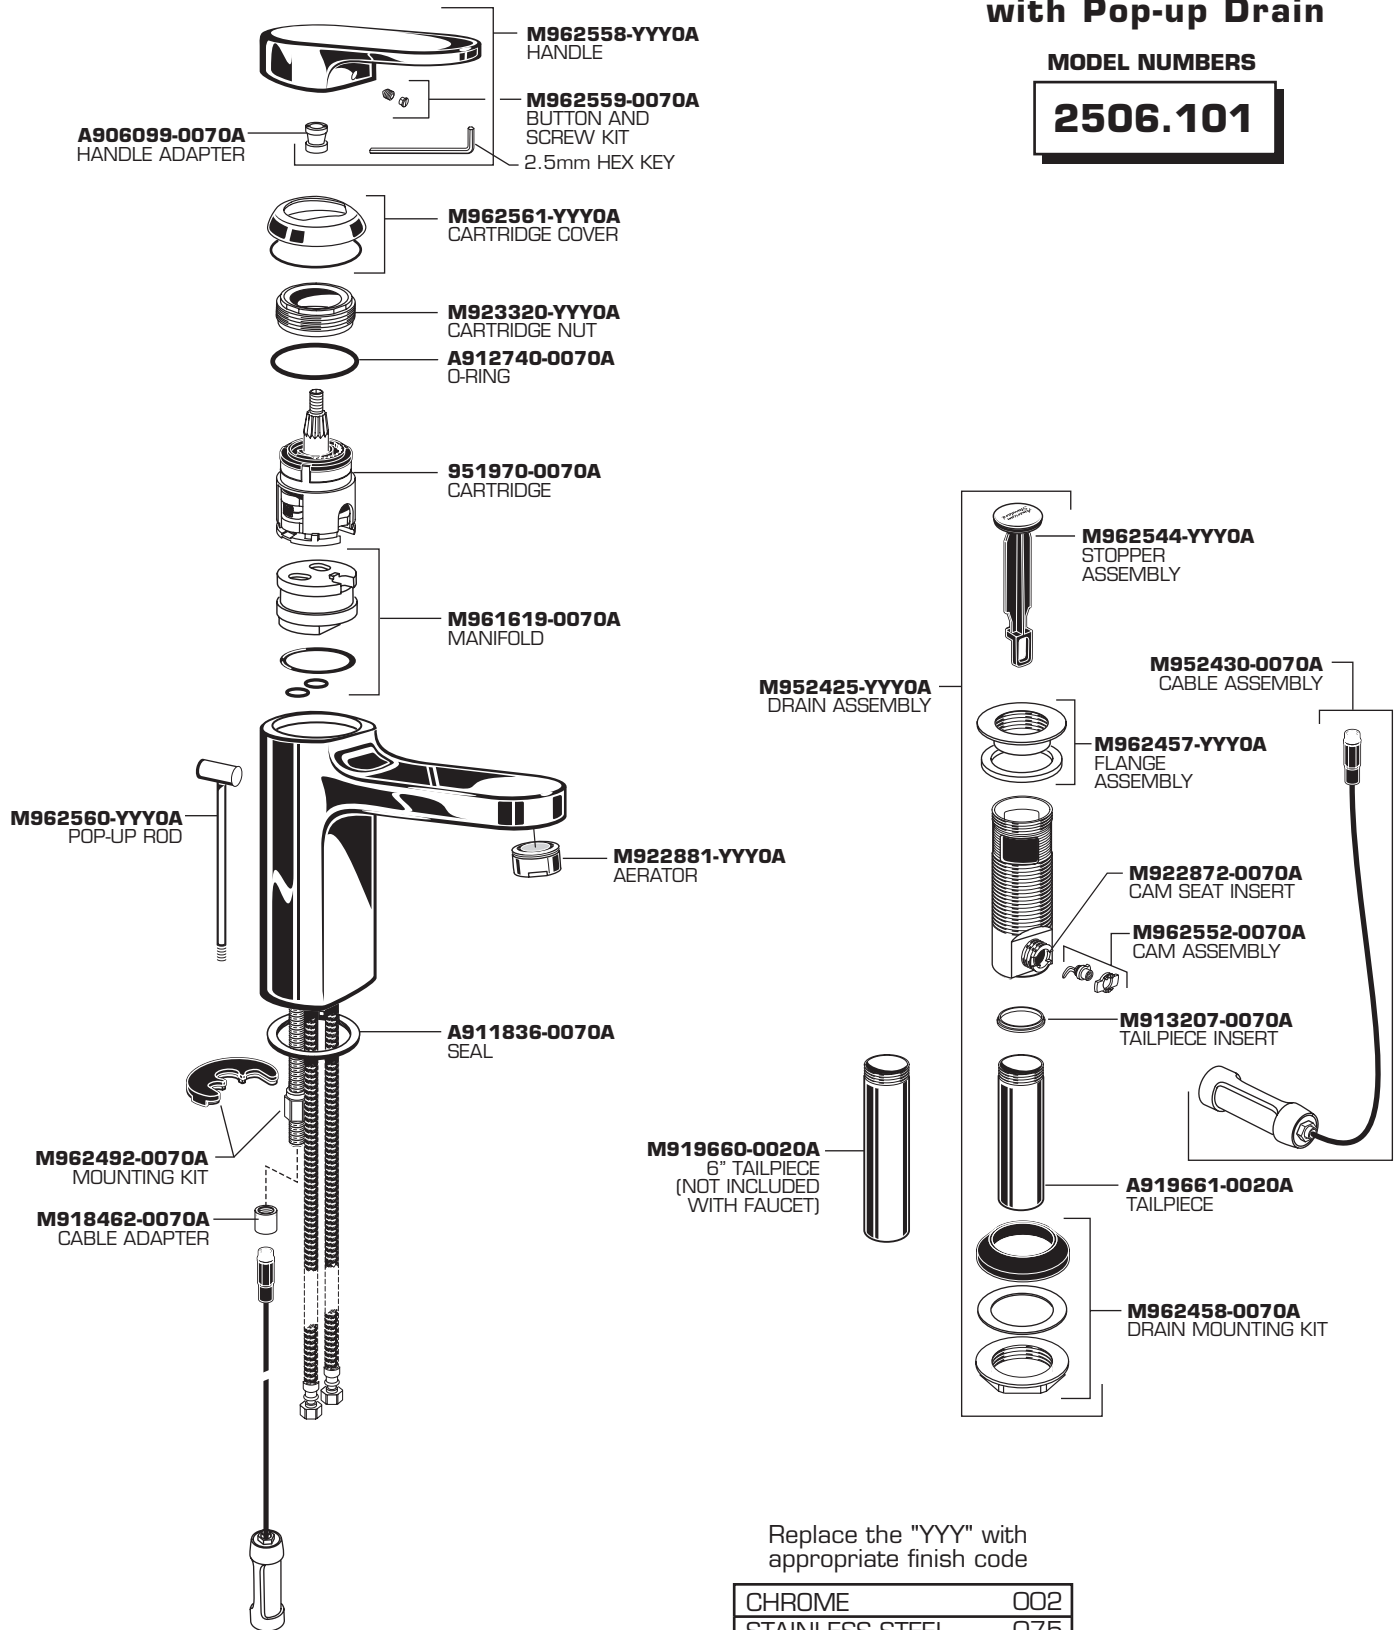

MOMENTS Momoblock Lavatory Faucet with Pop-up Drain

MODEL NUMBERS

2506.101

Replace the "YYY" with appropriate finish code

| | |
|-----------------|-----|
| CHROME | 002 |
| STAINLESS STEEL | 075 |

HOT LINE FOR HELP
For toll-free information and answers to your questions, call:
1-800-442-1902
Weekdays 8:00 a.m. to 6:00 p.m. EST
IN CANADA 1-800-387-0369 (TORONTO 1-905-306-1093)
Weekdays 8:00 a.m. to 7:00 p.m. EST
IN MEXICO 01-800-839-12-00