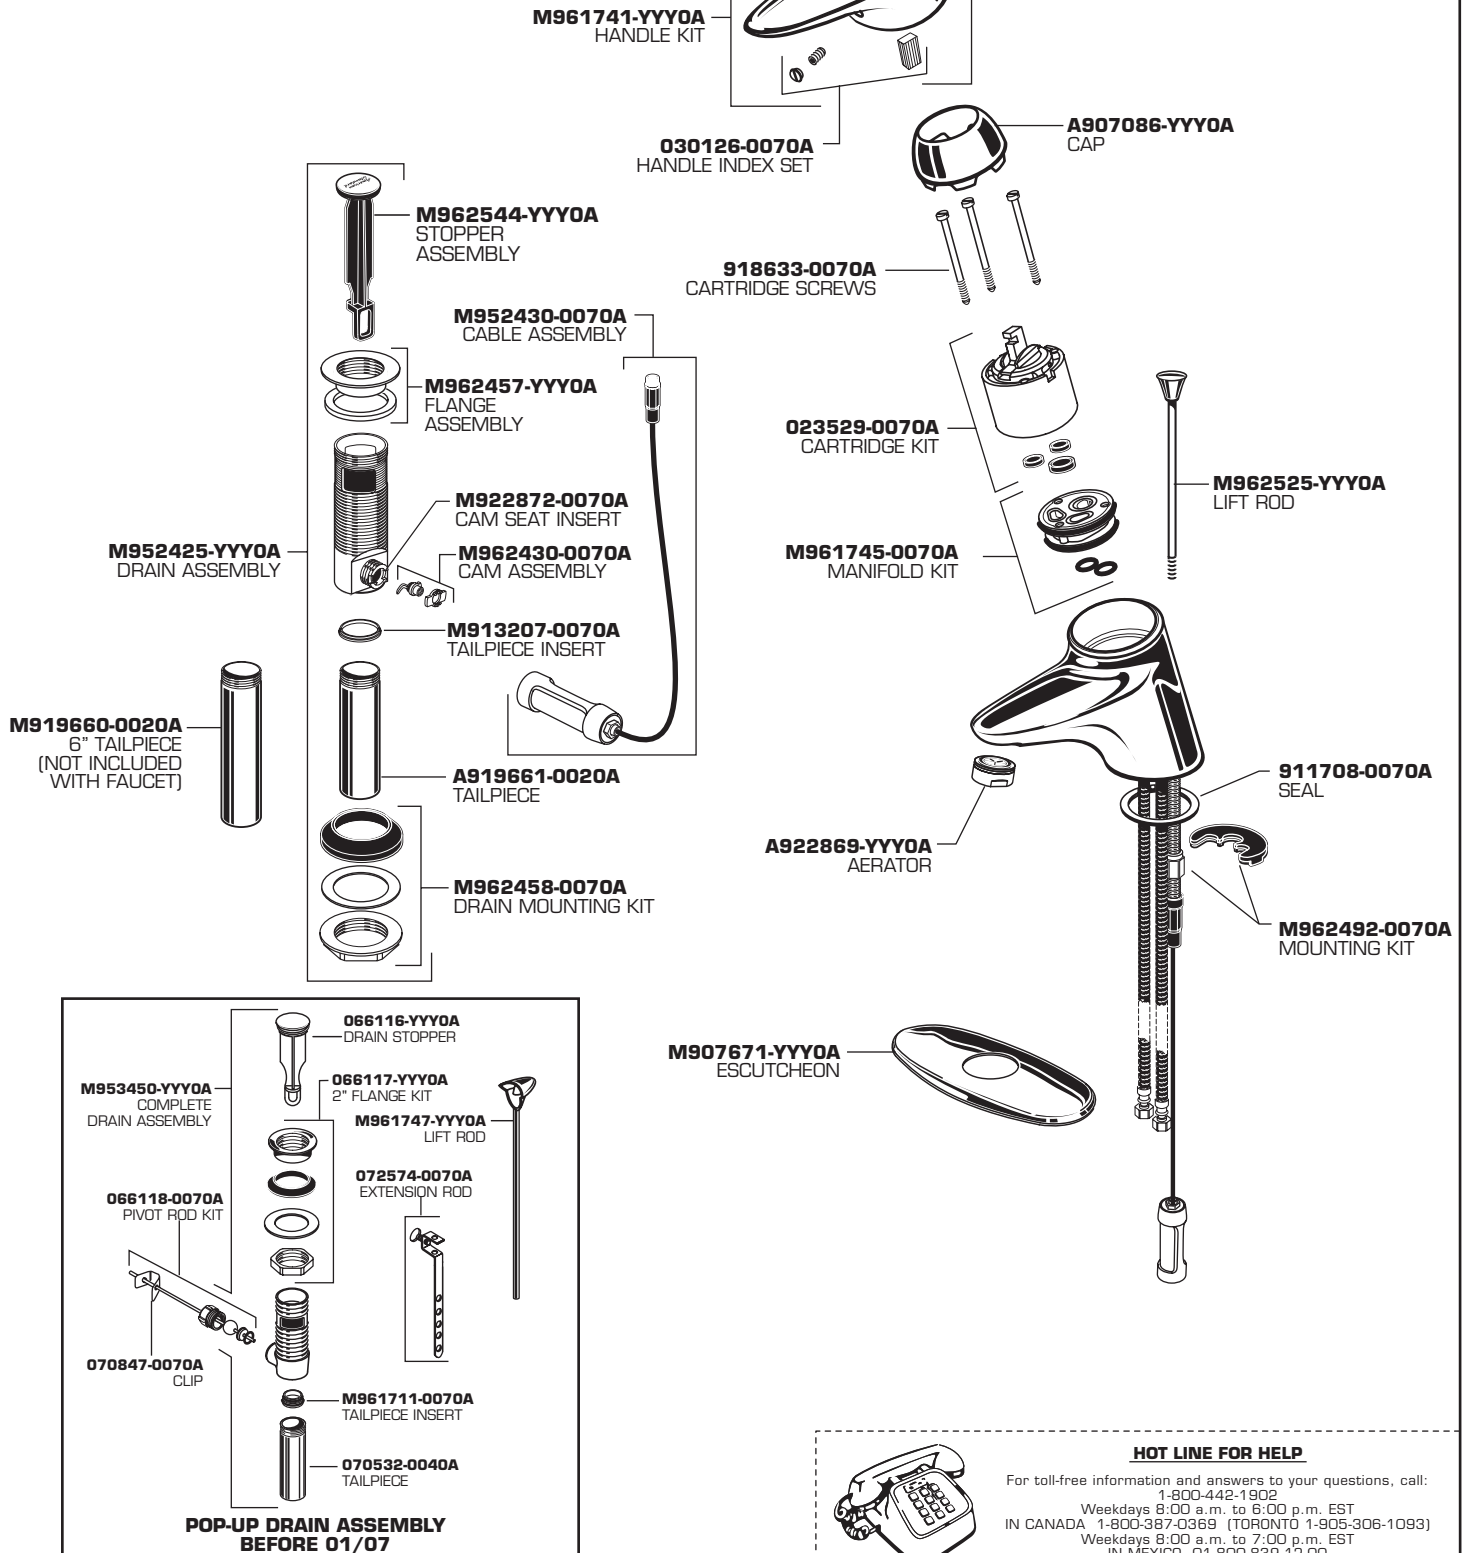

Center-Set Lavatory Faucet with Pop-up Drain

MODEL NUMBERS

2000.10X
2000.16X

Replace the "YYY" with appropriate finish code

| | |
|--------|-----|
| CHROME | 002 |
| SATIN | 295 |

HOT LINE FOR HELP

For toll-free information and answers to your questions, call:
1-800-442-1902
Weekdays 8:00 a.m. to 6:00 p.m. EST
IN CANADA 1-800-387-0369 (TORONTO 1-905-306-1093)
Weekdays 8:00 a.m. to 7:00 p.m. EST
IN MEXICO 01-800-839-1200