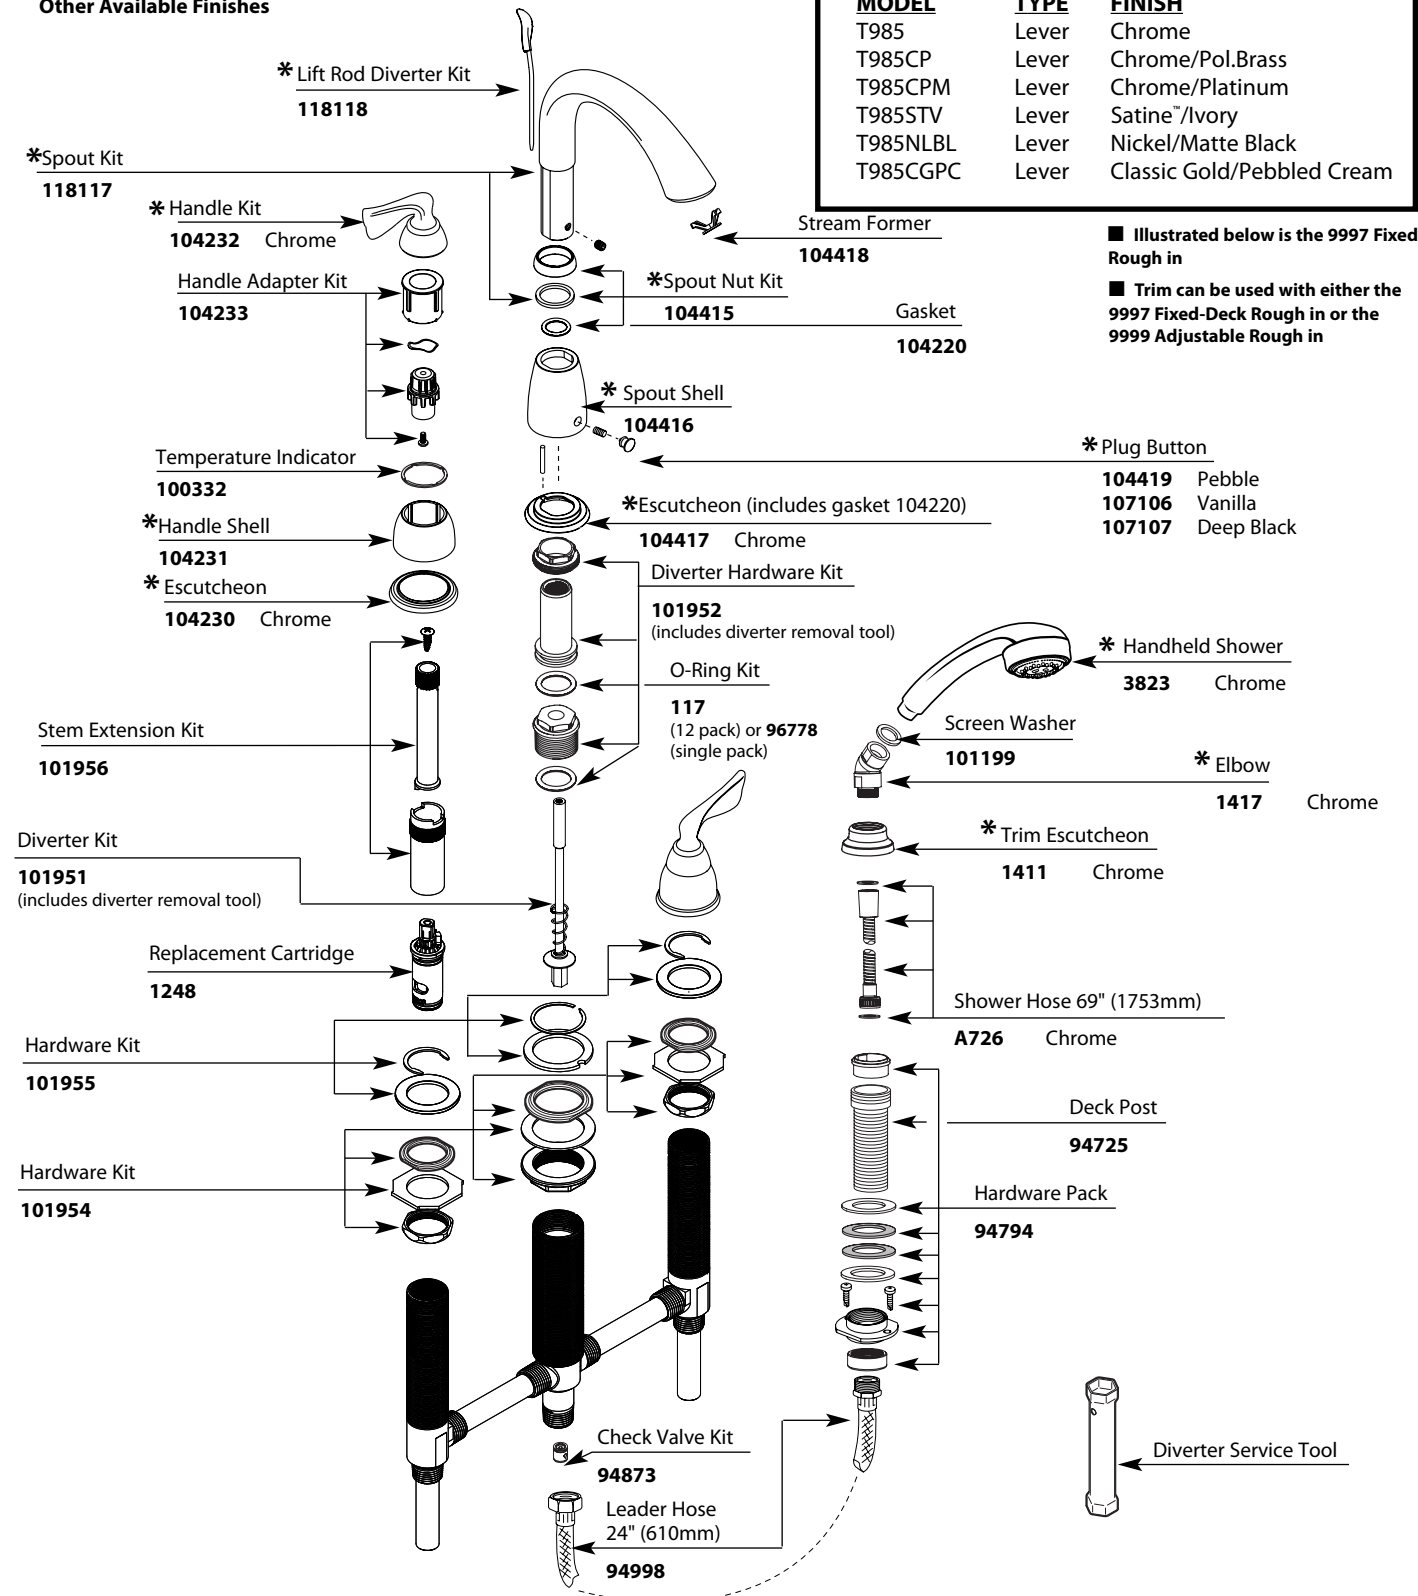

Buy it for looks. Buy it for life.®

Illustrated Parts

■ Order by Part Number

* See Chart on Next Page for Other Available Finishes

ASCERI™ COLLECTION DECK MOUNT Two-Handle Roman Tub w/Built-In Diverter Valve Faucet		
MODEL	TYPE	FINISH
T985	Lever	Chrome
T985CP	Lever	Chrome/Pol.Brass
T985CPM	Lever	Chrome/Platinum
T985STV	Lever	Satine™/Ivory
T985NLBL	Lever	Nickel/Matte Black
T985CGPC	Lever	Classic Gold/Pebbled Cream

■ Illustrated below is the 9997 Fixed Rough in
 ■ Trim can be used with either the 9997 Fixed-Deck Rough in or the 9999 Adjustable Rough in

Buy it for looks. Buy it for life.®

Illustrated Parts

■ Order by Part Number