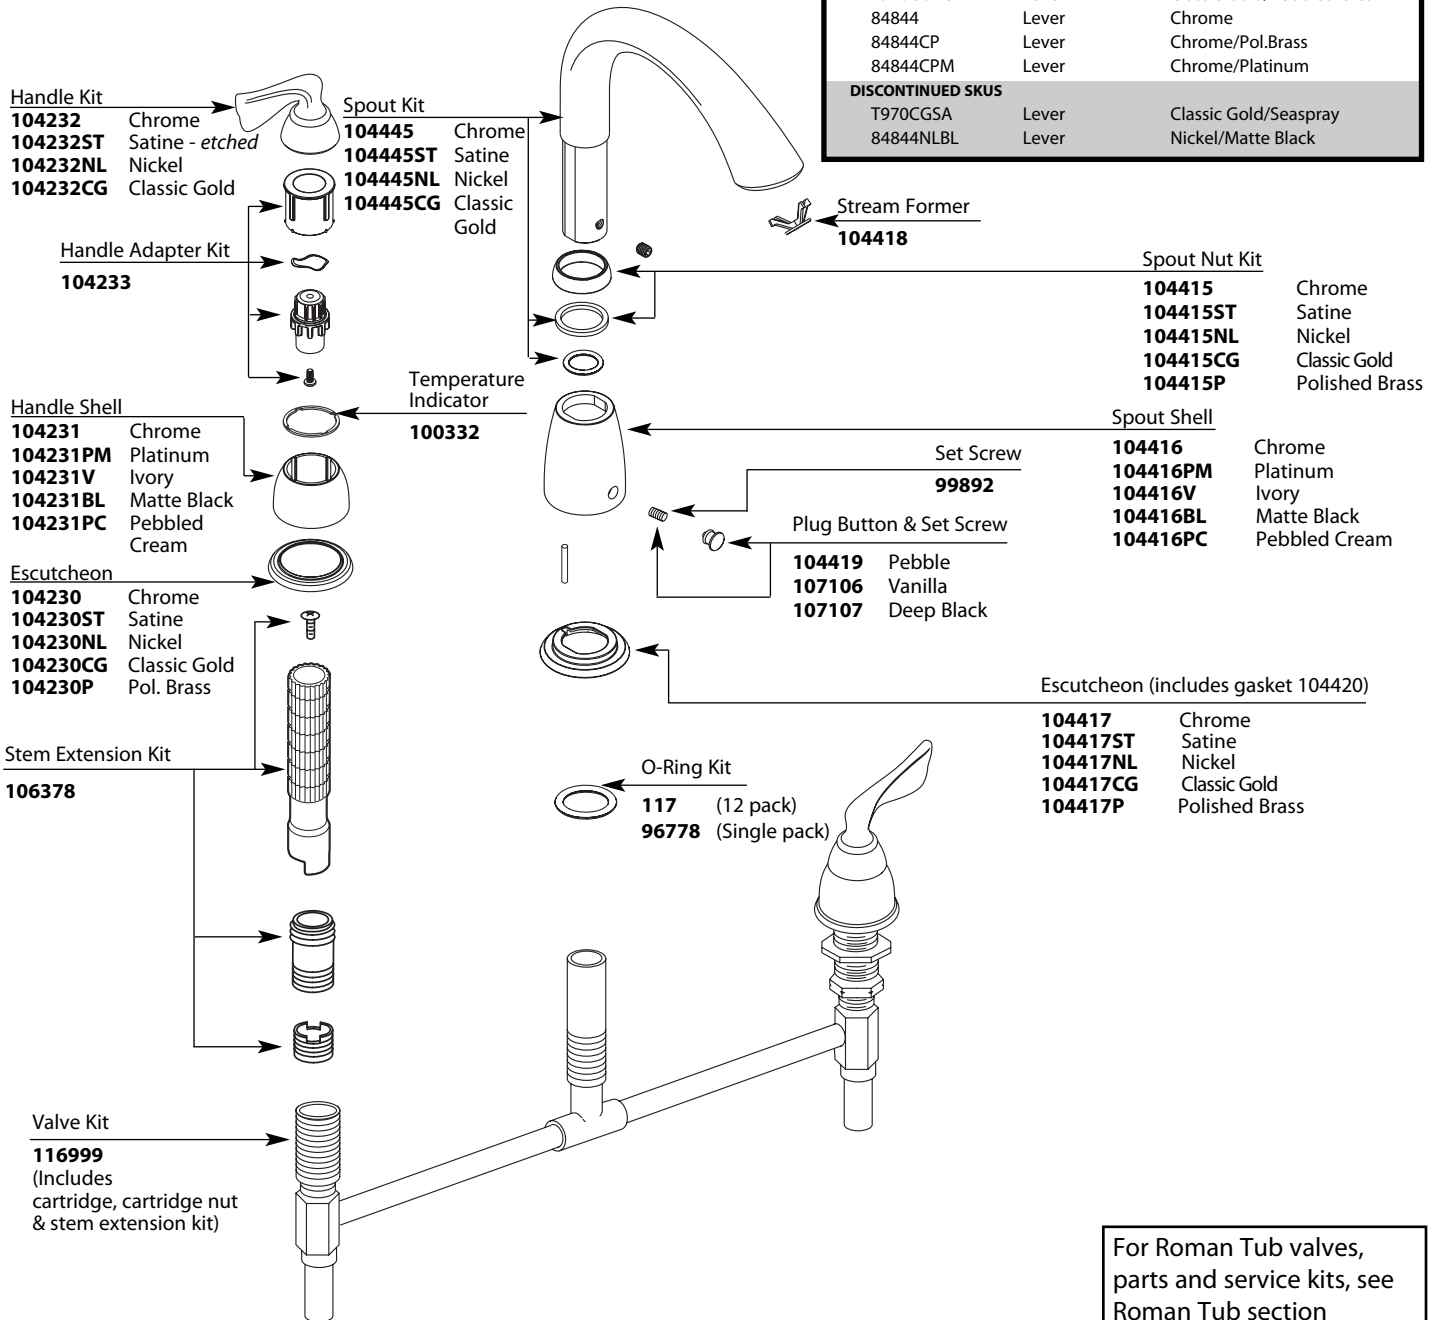

Buy it for looks. Buy it for life.®

Illustrated Parts

■ Order by Part Number

ASCERI™ COLLECTION Two-Handle Roman Tub Trim Only		
MODEL	HANDLE	FINISH
T970	Lever	Chrome
T970CP	Lever	Chrome/Pol.Brass
T970CPM	Lever	Chrome/Platinum
T970STV	Lever	Satine™/Ivory
T970NLBL	Lever	Nickel/Matte Black
T970CGPC	Lever	Classic Gold/Pebbled Cream
84844	Lever	Chrome
84844CP	Lever	Chrome/Pol.Brass
84844CPM	Lever	Chrome/Platinum
DISCONTINUED SKUS		
T970CGSA	Lever	Classic Gold/Seaspray
84844NLBL	Lever	Nickel/Matte Black

For Roman Tub valves, parts and service kits, see Roman Tub section (4999, 64999, 4997)

TO ORDER PARTS CALL: 1-800-BUY-MOEN

www.moen.com