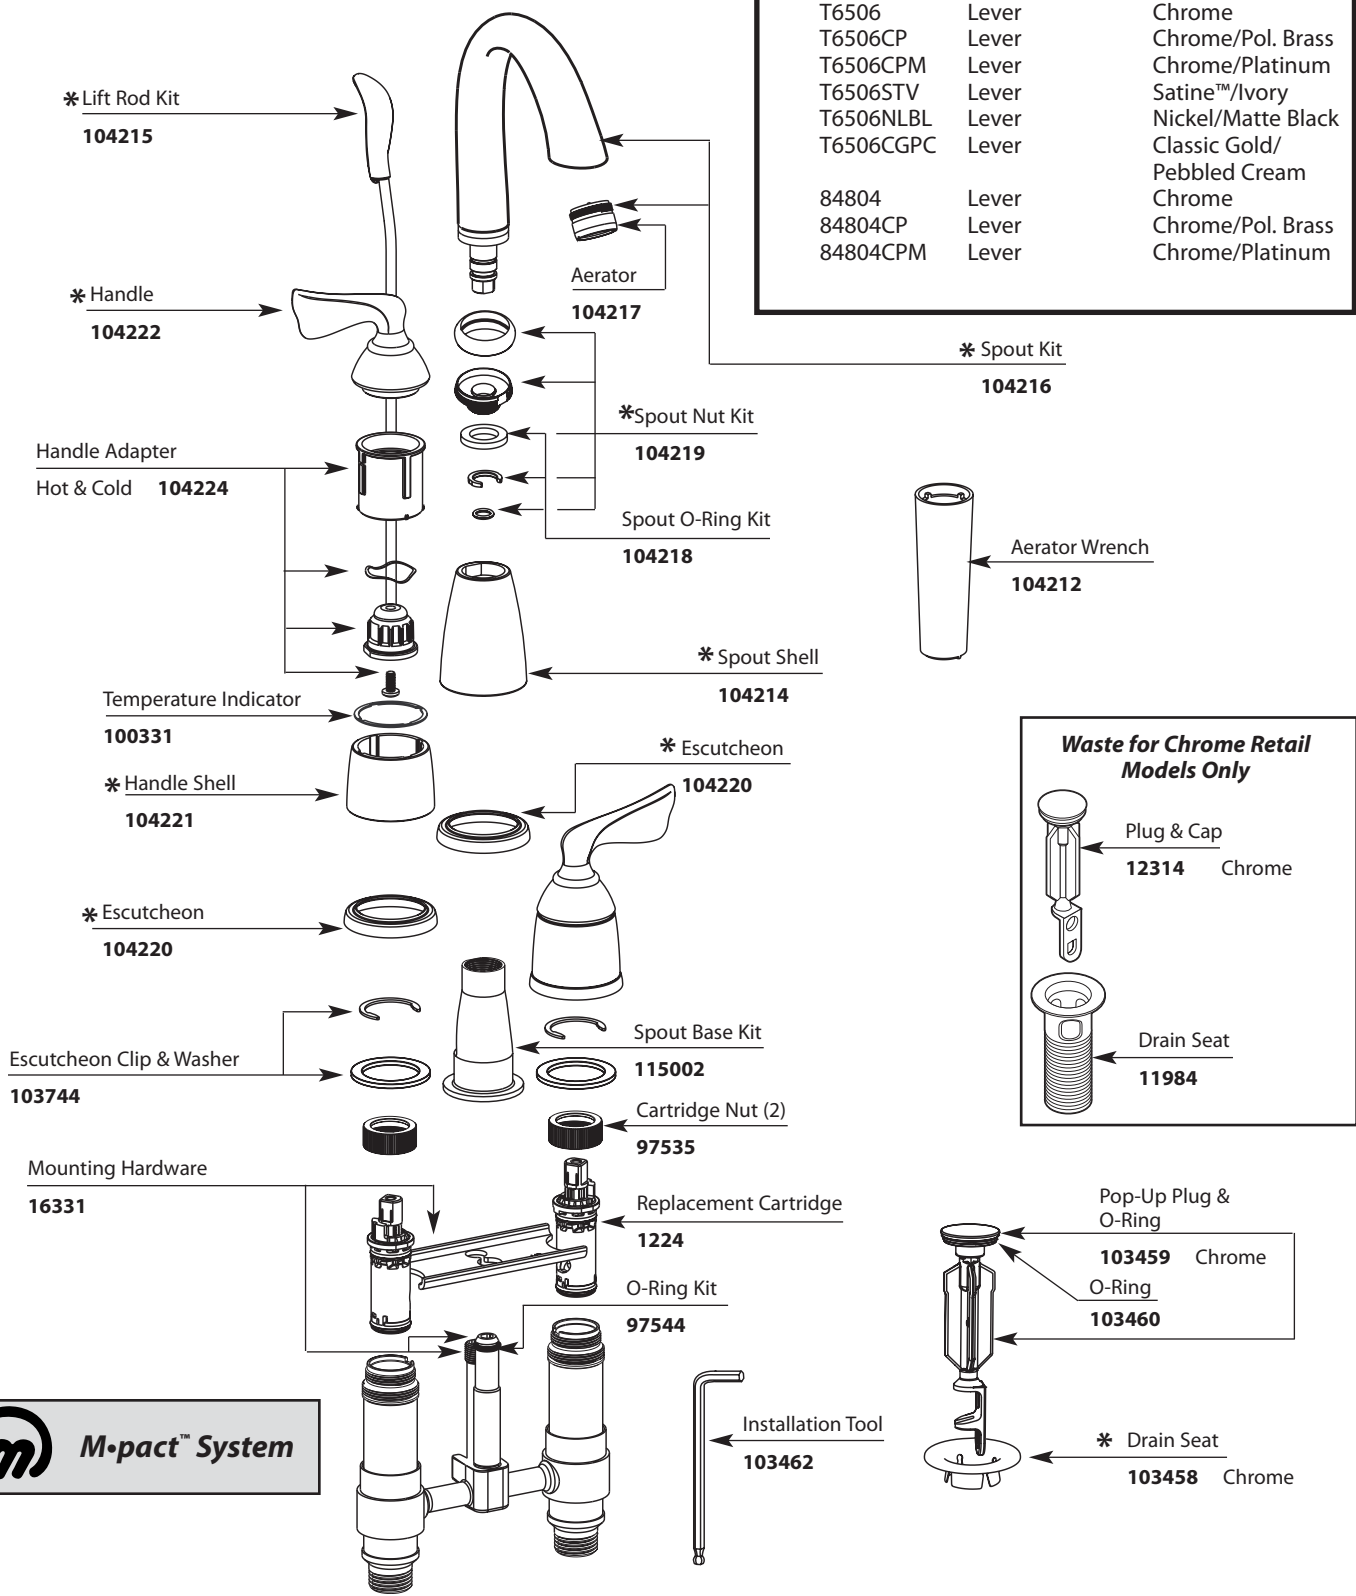

# Illustrated Parts

| ASCERI™ COLLECTION<br>Two-Handle Lavatory Faucet Trim |        |                                |
|---|--------|--------------------------------|
| MODEL   | HANDLE | FINISH                         |
| T6506   | Lever  | Chrome                         |
| T6506CP   | Lever  | Chrome/Pol. Brass              |
| T6506CPM  | Lever  | Chrome/Platinum                |
| T6506STV  | Lever  | Satine™/Ivory                  |
| T6506NLBL   | Lever  | Nickel/Matte Black             |
| T6506CGPC   | Lever  | Classic Gold/<br>Pebbled Cream |
| 84804   | Lever  | Chrome                         |
| 84804CP   | Lever  | Chrome/Pol. Brass              |
| 84804CPM  | Lever  | Chrome/Platinum                |

# Illustrated Parts

■ Order by Part Number

**Spout Shell**  
**104214** Chrome  
**104214PM** Platinum  
**104214V** Ivory  
**104214BL** Matte Black  
**104214PC** Pebbled Cream

**Spout Nut Kit**  
**104219** Chrome  
**104219ST** Satine  
**104219NL** Nickel  
**104219CG** Classic Gold  
**104219P** Polished Brass

**Handle Kit (1)**  
**104222** Chrome  
**104222ST** Satine - etched  
**104222NL** Nickel  
**104222CG** Classic Gold

**Drain Seat**  
**103458** Chrome  
**103458ST** Satine  
**103458NL** Nickel  
**103458CG** ClassicGold