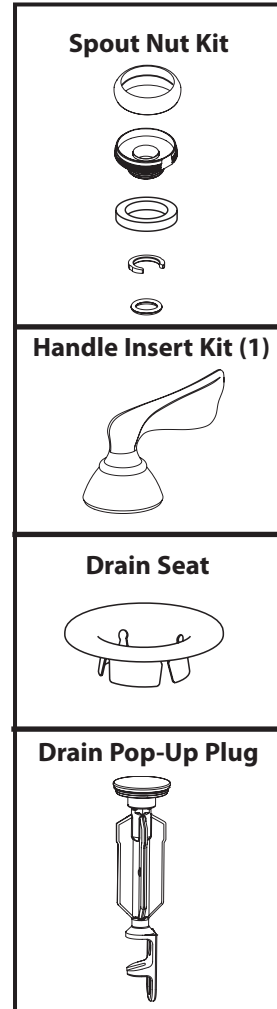

Spout Nut Kit
104219 Chrome
104219ST Satine
104219NL Nickel
104219CG Classic Gold
104219P Polished Brass

Handle Kit (1)
104222 Chrome
104222ST Satine - etched
104222NL Nickel
104222CG Classic Gold

Drain Seat
103458 Chrome
103458ST Satine
103458NL Nickel
103458CG ClassicGold

Drain Pop-Up Plug
103459 Chrome
103459ST Satine
103459NL Nickel
103459CG ClassicGold