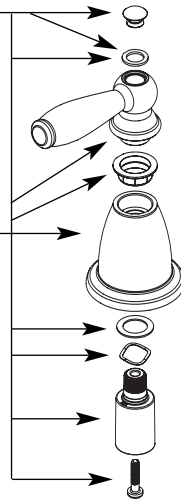

Buy it for looks. Buy it for life.®

■ Order by Part Number

■ Trim can be used with either the 4992, 4993, 4996, 4997, 4999, 64997, or 64999 valve

Illustrated Parts

BRANTFORD™ Two Handle Garden Tub Faucet		
MODEL	HANDLE	FINISH
T4943	Lever	Chrome
T4943BN	Lever	Brushed Nickel
T4943ORB	Lever	Oil Rubbed Bronze

Handle Cap

- 131099** Chrome
- 131099BN** Brushed Nickel
- 131099ORB** Oil Rubbed Bronze

Handle Kit - Hot or Cold

- 131101** Chrome
- 131101BN** Brushed Nickel
- 131101ORB** Oil Rubbed Bronze

- Escutcheon Adjuster
142981

Plug Button

- 1512** Chrome
- 1512BN** Brushed Nickel
- 1512ORB** Oil Rubbed Bronze

Set Screw

99892

Spout Kit (includes plug button and set screw kits)

- 131103** Chrome
- 131103BN** Brushed Nickel
- 131103ORB** Oil Rubbed Bronze