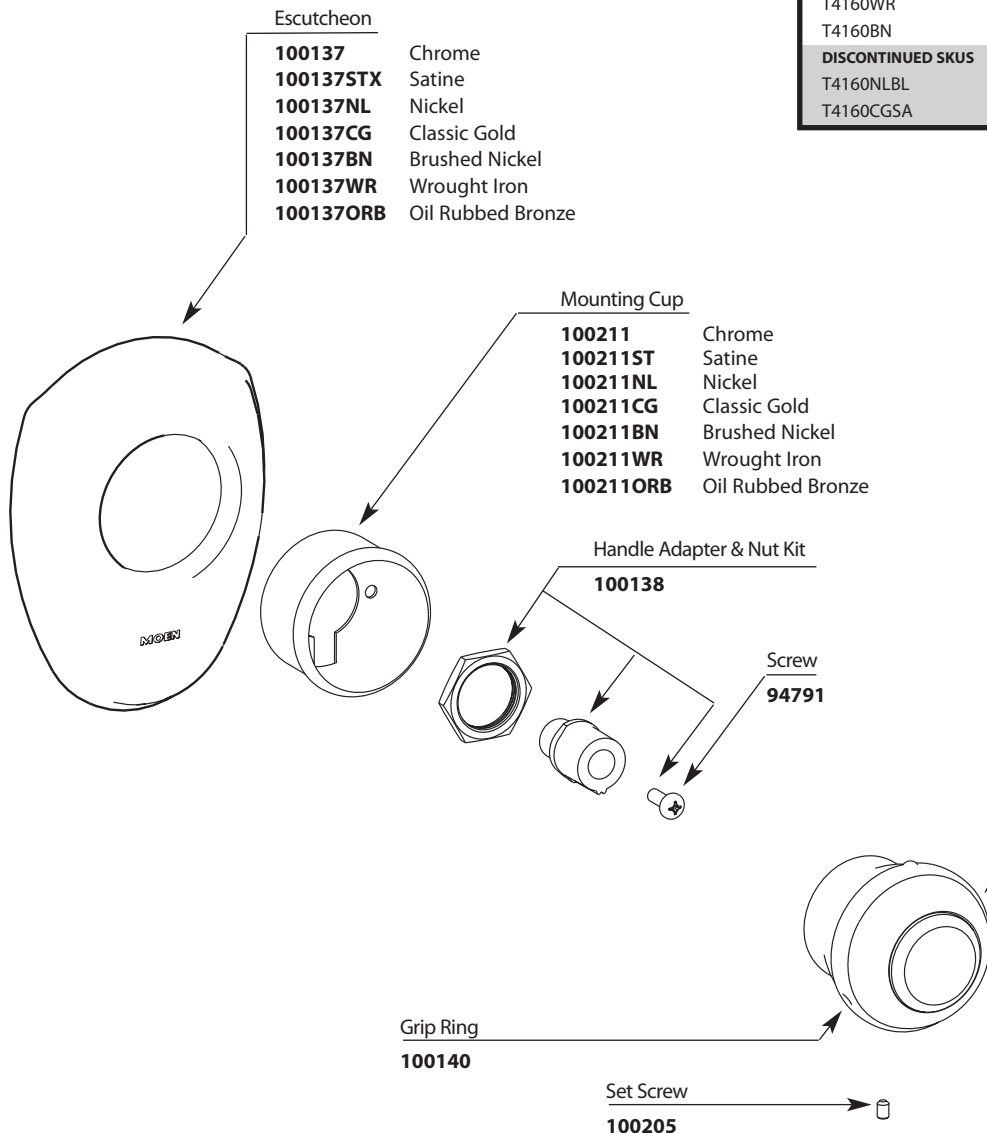

Buy it for looks. Buy it for life.®

■ Order by Part Number

# Illustrated Parts

ASCERI™ 5-Function Transfer Valve Trim		
MODEL	HANDLE	FINISH
T4160	Knob	Chrome
T4160AN	Knob	Antique Nickel
T4160CP	Knob	Chrome/Pol. Brass
T4160CPM	Knob	Chrome/Platinum
T4160P	Knob	Polished Brass
T4160STV	Knob	Satine/Ivory
T4160ST	Knob	Satine
T4160CGPC	Knob	Classic Gold/Pebbled Cream
T4160ORB	Knob	Oil Rubbed Bronze
T4160NL	Knob	Nickel
T4160WR	Knob	Wrought Iron
T4160BN	Knob	Brushed Nickel
DISCONTINUED SKUS		
T4160NLBL	Knob	Nickel/Matte Black
T4160CGSA	Knob	Classic Gold/Seaspray

### Handle Cap Assembly

- 100141** Chrome
- 100141CP** Chrome/Polished Brass
- 100141CPM** Chrome/Platinum
- 100141STV** Satine/Ivory
- 100141NLBL** Nickel/Matte Black
- 100141CGPC** Classic Gold/Pebbled Cream
- 100141BN** Brushed Nickel
- 100141WR** Wrought Iron
- 100141ORB** Oil Rubbed Bronze