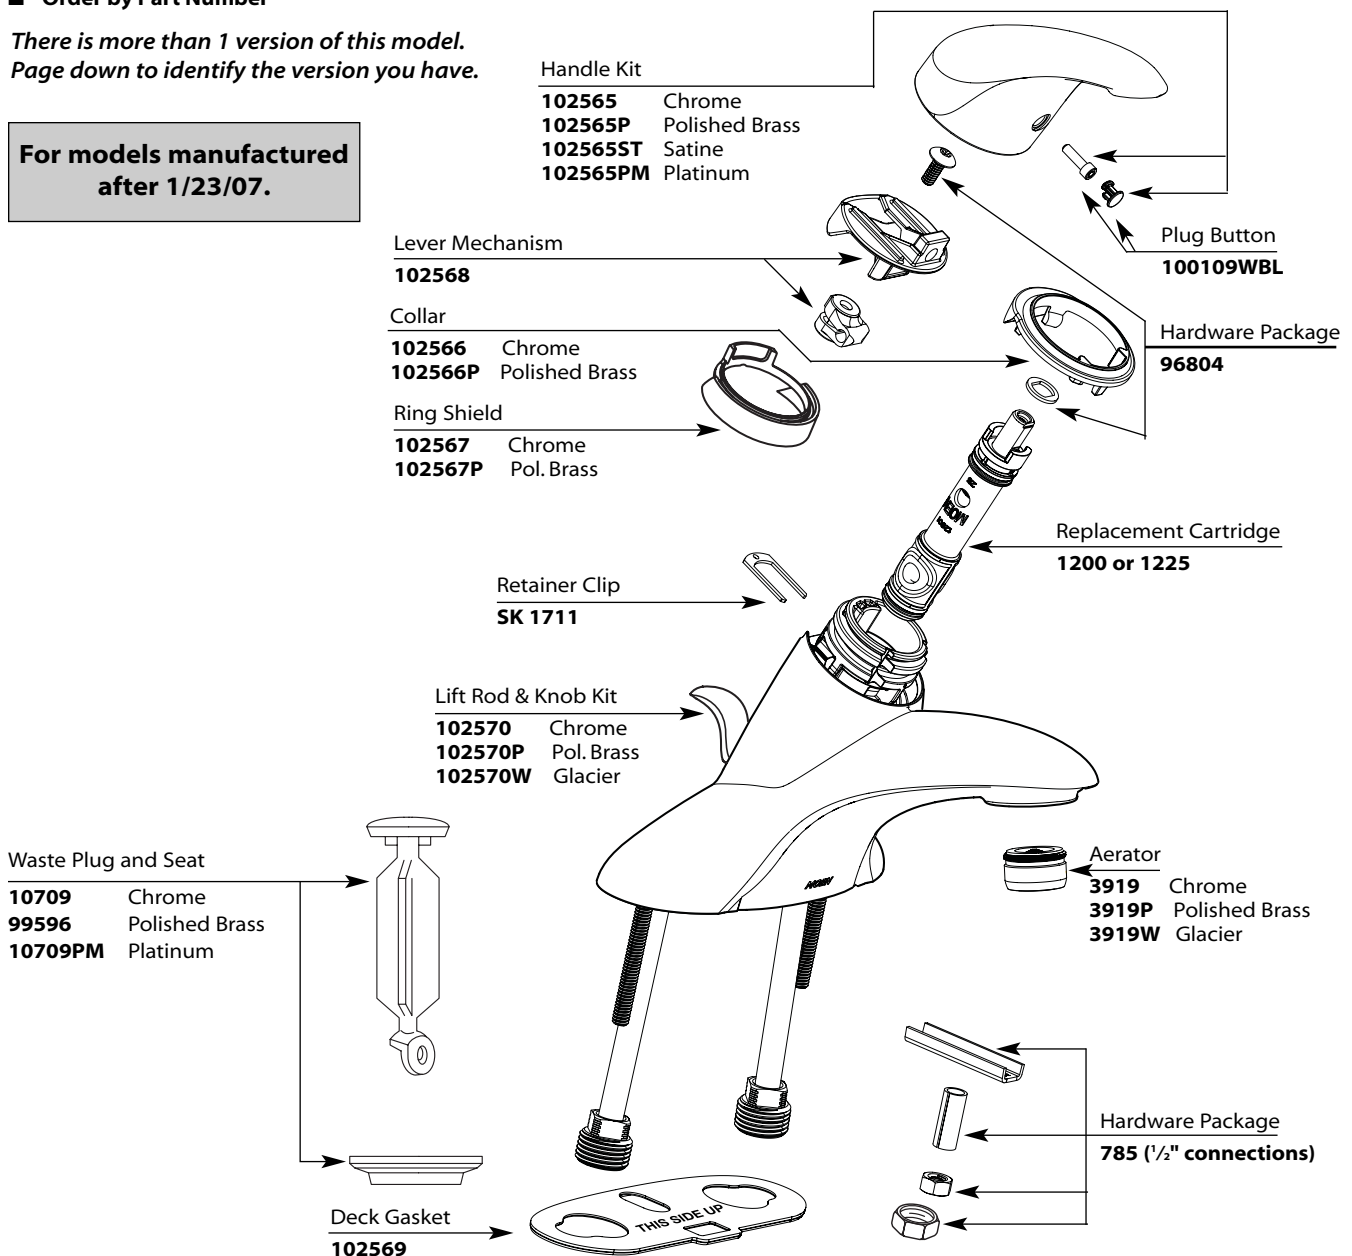

Illustrated Parts

Buy it for looks. Buy it for life.®

VILLETA™					
Single-Handle Lavatory Faucet with Metal Waste Assembly					
<u>MODEL</u>	<u>HANDLE</u>	<u>FINISH</u>	<u>MODEL</u>	<u>HANDLE</u>	<u>FINISH</u>
L4721	Lever	Chrome	L84721PM	Lever	Platinum/Chrome
L4721CP	Lever	Chrome/Pol.Brass	DISCONTINUED		
L4721P	Lever	Polished Brass			
L4721PM	Lever	Platinum/Chrome			
L84721	Lever	Chrome			
L84721CP	Lever	Chrome/Pol.Brass			
L847211P	Lever	Polished Brass	L4721W	Lever	Glacier
			L4721ST	Lever	Satine/Pol. Brass
			L84721W	Lever	Glacier
			L84721ST	Lever	Satine/Pol. Brass

■ **Order by Part Number**

*There is more than 1 version of this model.
Page down to identify the version you have.*

**For models manufactured
after 1/23/07.**

Buy it for looks. Buy it for life.®

VILLETA™					
Single-Handle Lavatory Faucet with Metal Waste Assembly					
<u>MODEL</u>	<u>HANDLE</u>	<u>FINISH</u>	<u>MODEL</u>	<u>HANDLE</u>	<u>FINISH</u>
L4721	Lever	Chrome	L84721PM	Lever	Platinum/Chrome
L4721CP	Lever	Chrome/Pol.Brass	DISCONTINUED		
L4721P	Lever	Polished Brass			
L4721PM	Lever	Platinum/Chrome			
L84721	Lever	Chrome			
L84721CP	Lever	Chrome/Pol.Brass			
L84721P	Lever	Polished Brass	L4721W	Lever	Glacier
			L4721ST	Lever	Satine/Pol. Brass
			L84721W	Lever	Glacier
			L84721ST	Lever	Satine/Pol. Brass

■ Order by Part Number