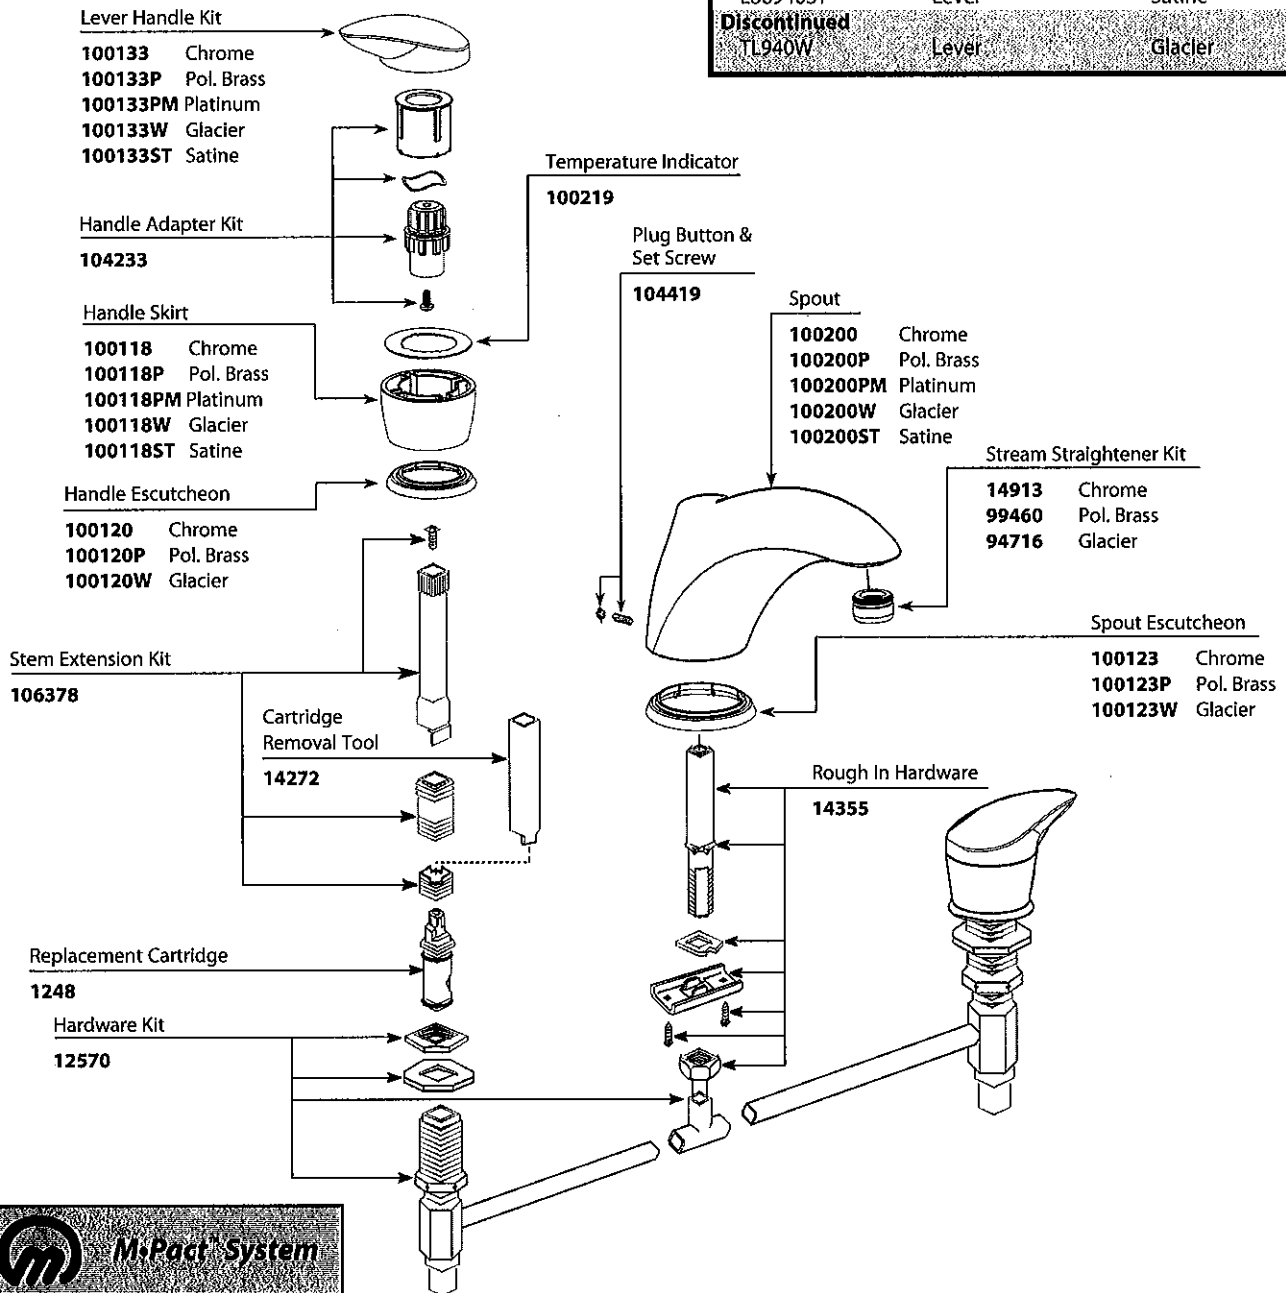

Buy it for looks. Buy it for life.®

- Order by Part Number
- Illustrated below is the 4999 Adjustable Rough In
- Trim can be used with either the 4997 Fixed-Deck Rough In or the 4999 Adjustable Rough In
- Refer to 4997 parts pages if you have that valve

Illustrated Parts

VILLETA™		
Deck Mount Two-Handle Roman Tub Faucet		
MODEL	HANDLE	FINISH
TL940	Lever	Chrome
TL940CP	Lever	Chrome/Pol Br.
TL940PM	Lever	Platinum/Chrome
TL940P	Lever	Polished Brass
TL940ST	Lever	Satine
L86940	Lever	Chrome
L86940CP	Lever	Chrome/Pol Br.
L86940PM	Lever	Platinum/Chrome
L86940ST	Lever	Satine
Discontinued TL940W	Lever	Glacier