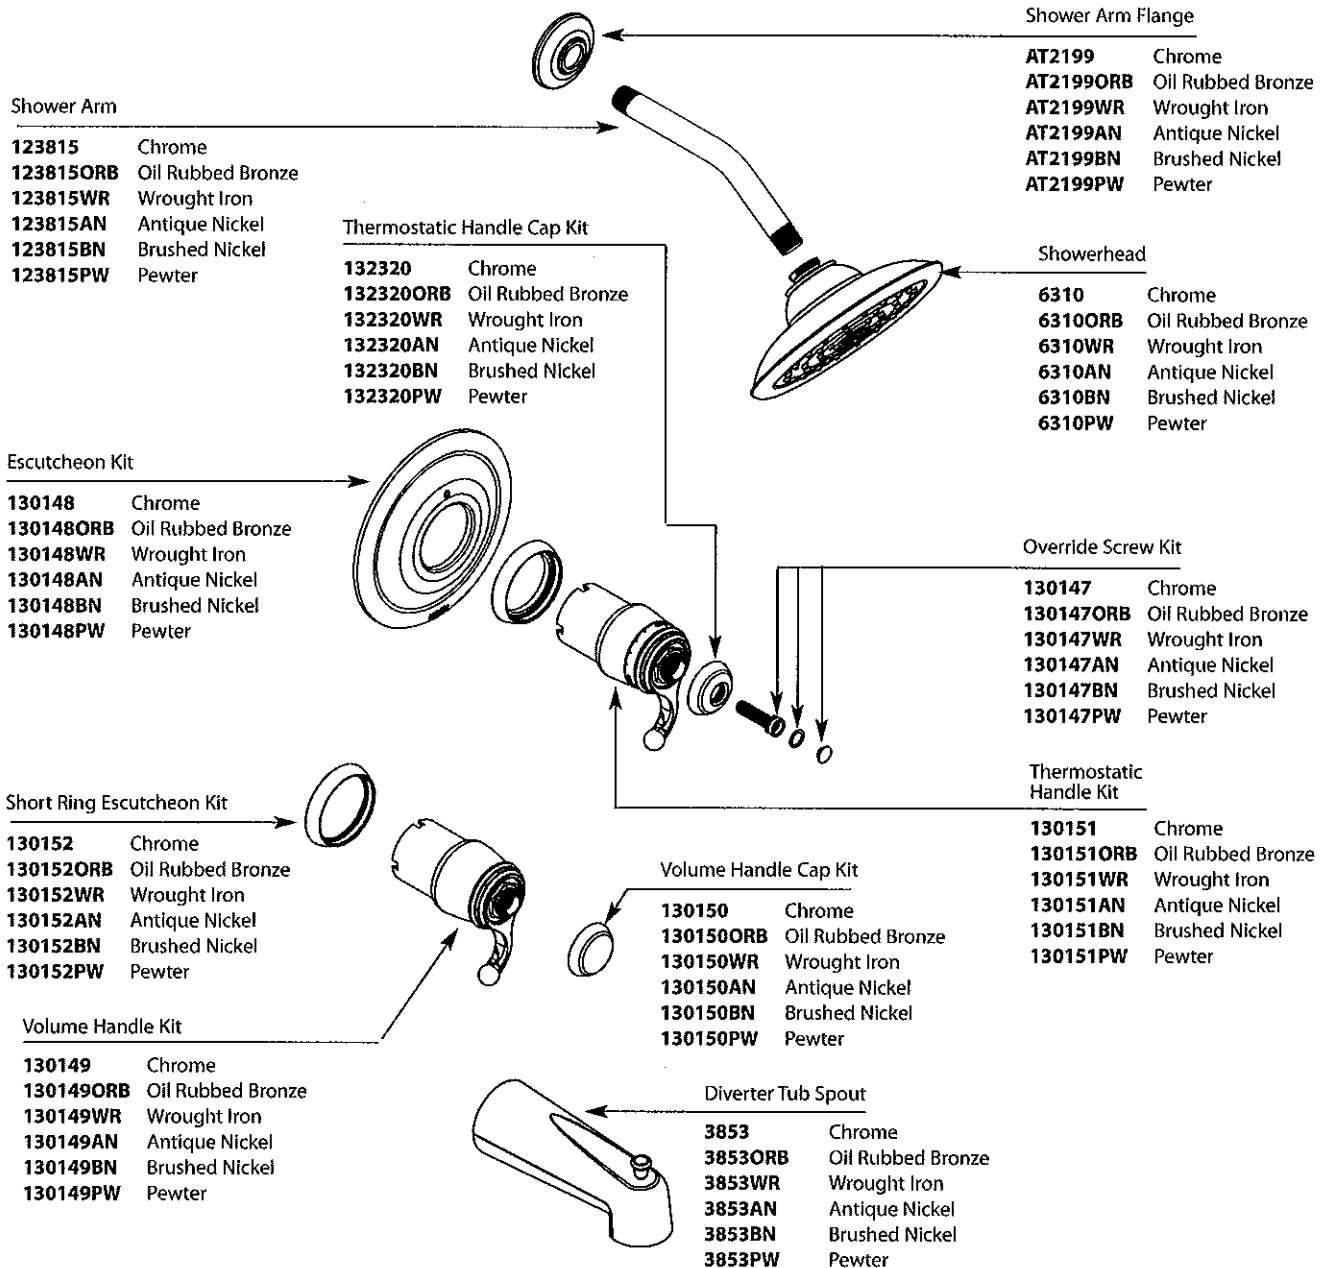

Buy it for looks. Buy it for life.®

Illustrated Parts

■ Order by Part Number

ExactTemp®					
3/4" Thermostatic Tub/Shower (Trim Only)					
Shower Only			Tub/Shower		
MODEL			MODEL		
TL3400	Lever	Chrome	TL3450	Lever	Chrome
TL3400ORB	Lever	Oil Rubbed Bronze	TL3450ORB	Lever	Oil Rubbed Bronze
TL3400WR	Lever	Wrought Iron	TL3450WR	Lever	Wrought Iron
TL3400AN	Lever	Antique Nickel	TL3450AN	Lever	Antique Nickel
TL3400BN	Lever	Brushed Nickel	TL3450BN	Lever	Brushed Nickel
TL3400PW	Lever	Pewter	TL3450PW	Lever	Pewter

TO ORDER PARTS CALL: 1-800-BUY-MOEN
www.moen.com