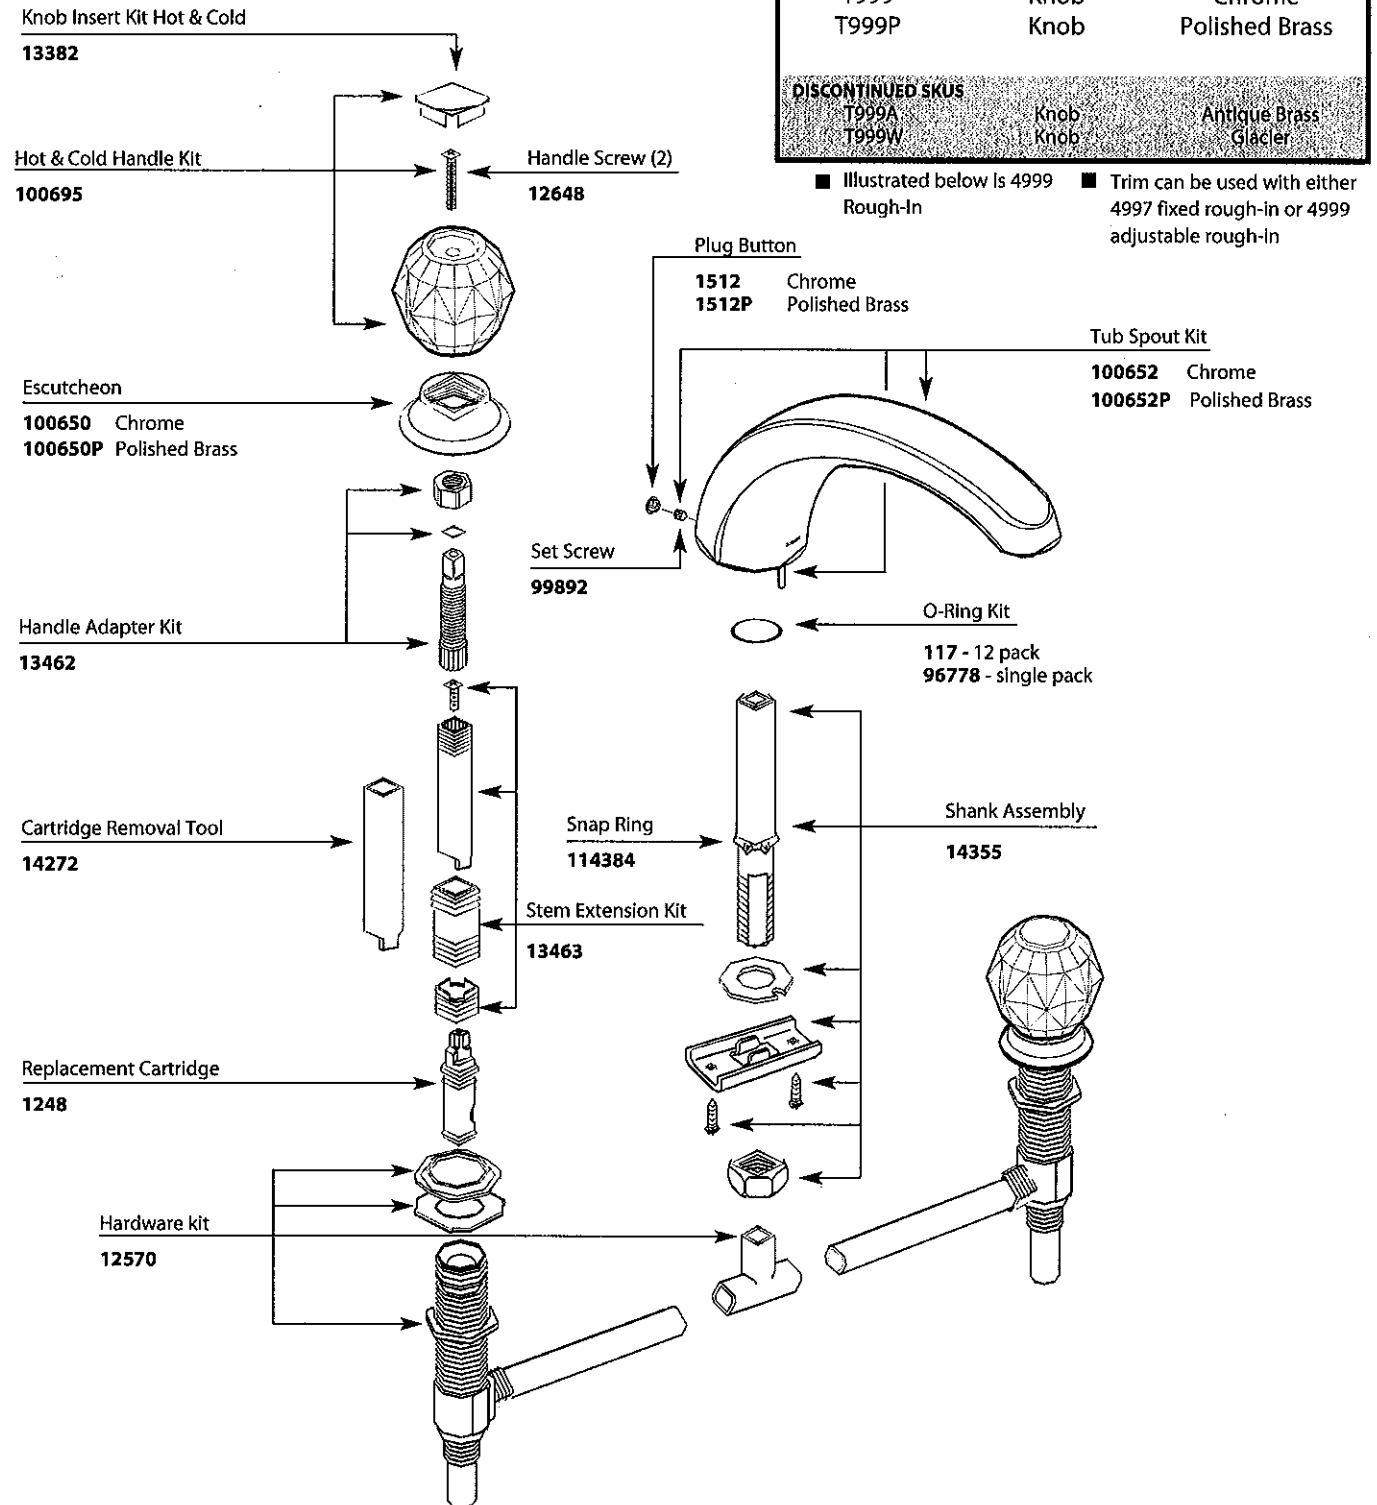

Buy it for looks. Buy it for life.®

Illustrated Parts

■ **Order by Part Number**

There is more than 1 version of this model.
Page down to identify the version you have.

CHATEAU®		
Deck Mount Two-Handle Roman Tub Filler		
MODEL	TYPE	FINISH
T999	Knob	Chrome
T999P	Knob	Polished Brass
DISCONTINUED SKUS		
T999A	Knob	Antique Brass
T999W	Knob	Glacier

■ Illustrated below is 4999 ■ Trim can be used with either 4997 fixed rough-in or 4999 adjustable rough-in

TO ORDER PARTS CALL: 1-800-BUY-MOEN
www.moen.com