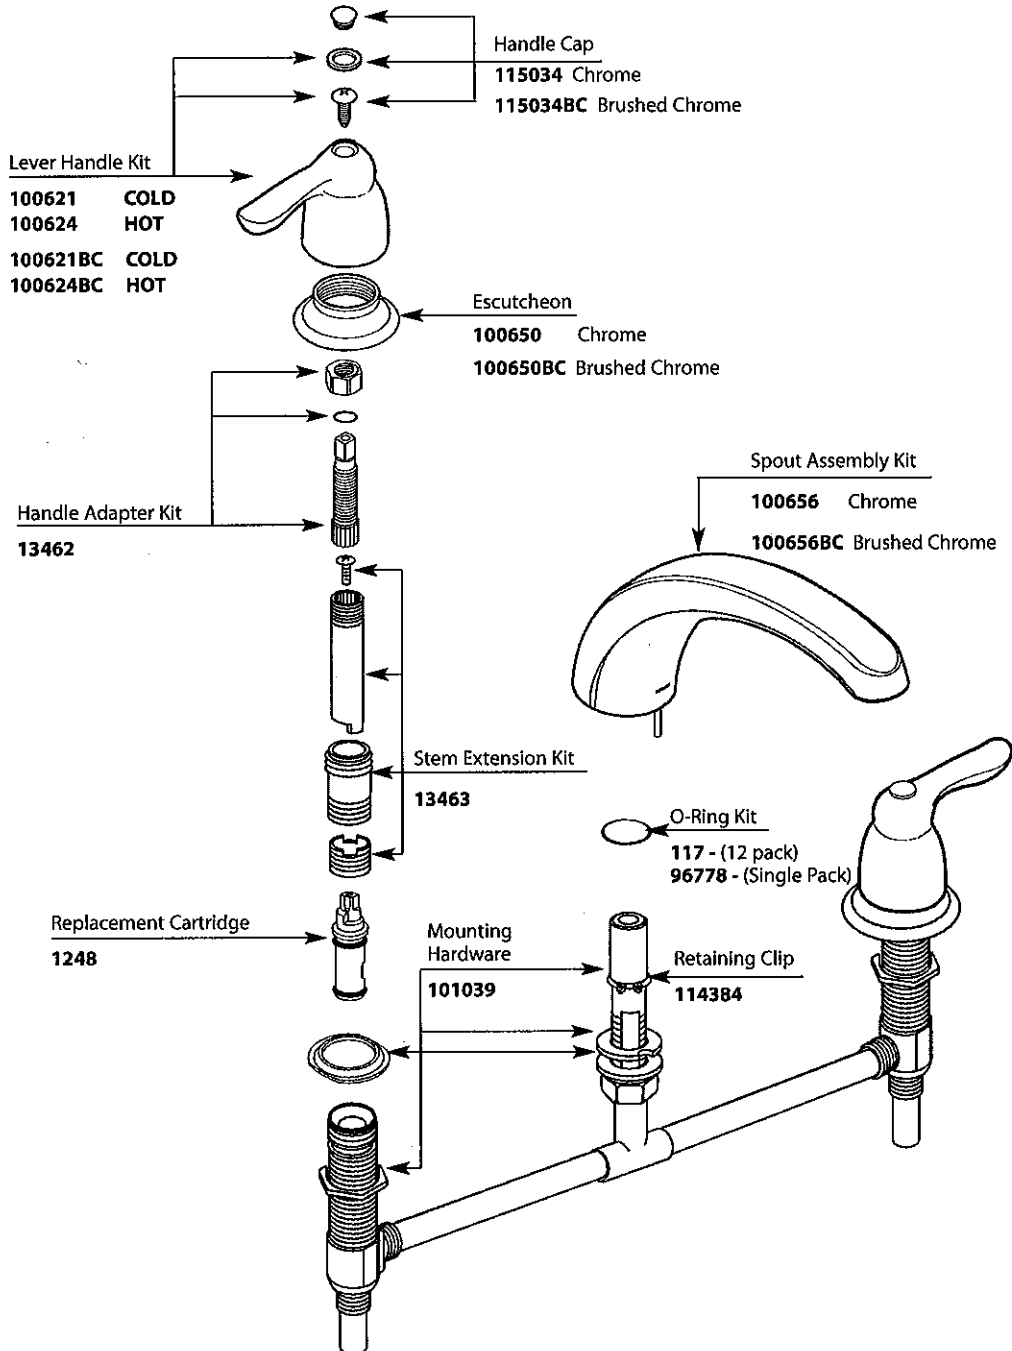

Buy it for looks. Buy it for life.®

- Order by Part Number
- Trim can be installed on either the 4997, 64997 fixed rough-in valves or the 4999 and 64999 adjustable rough-in valves
- Illustrated below is 4997 rough-in

# Illustrated Parts

CHATEAU®		
Two-Handle Garden Tub Faucet		
MODEL	TYPE	FINISH
T994	Lever	Chrome
T994BC	Lever	Brushed Chrome

TO ORDER PARTS CALL: 1-800-BUY-MOEN  
www.moen.com