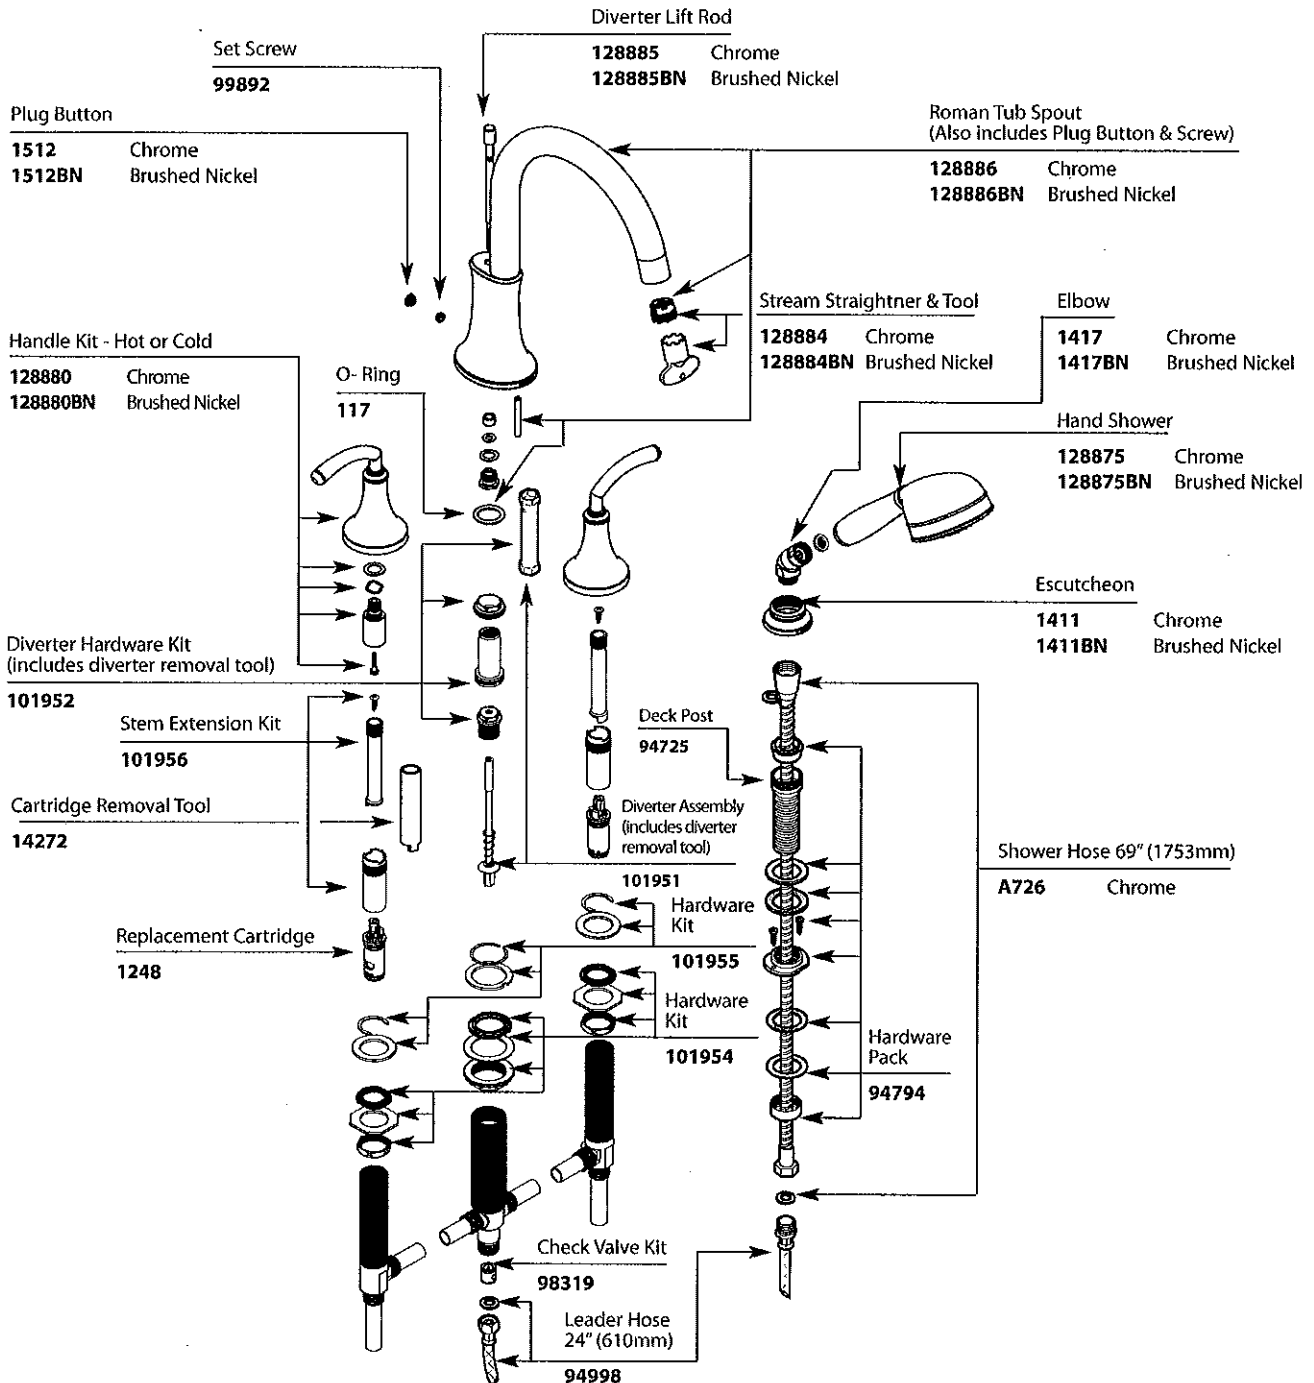

Buy it for looks. Buy it for life.®

■ Order by Part Number

■ Trim can be used with either the 9997 or 9997 rough-in valve. Illustrated below is the 9999.

# Illustrated Parts

ICON™		
Two Handle Roman Tub Faucet with Handheld Shower		
MODEL	HANDLE	FINISH
T964	Lever	Chrome
T964BN	Lever	Brushed Nickel

TO ORDER PARTS CALL: 1-800-BUY-MOEN  
 www.moen.com