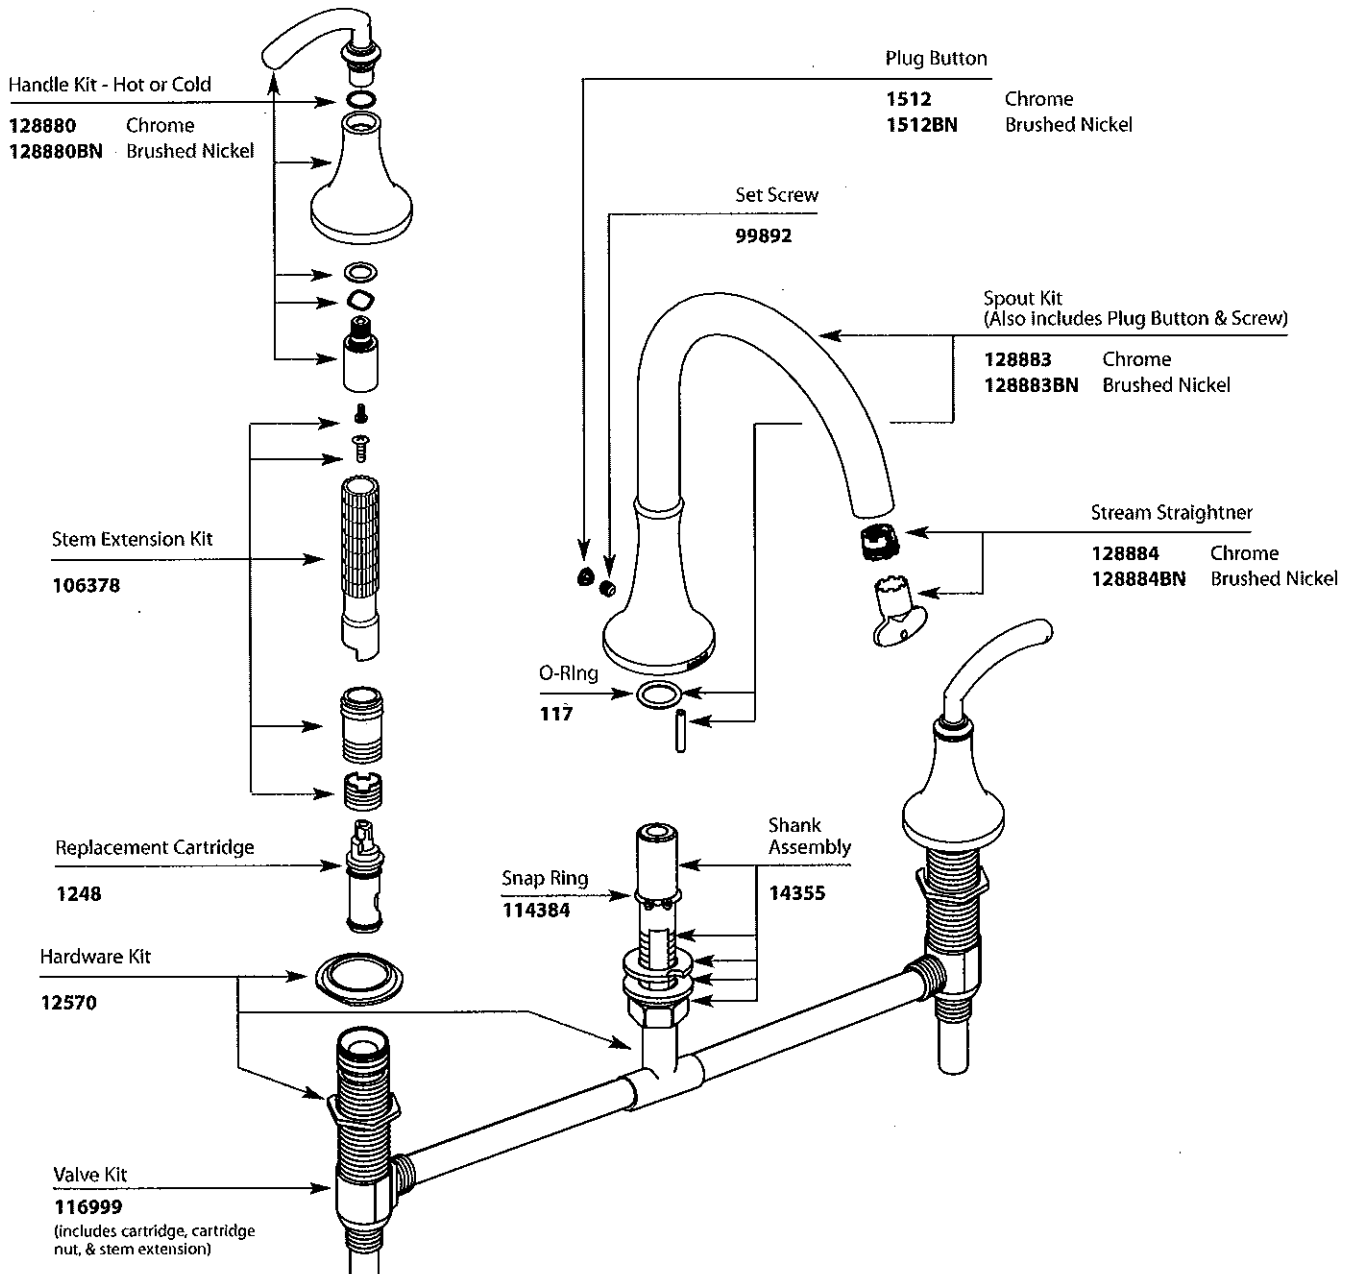

Buy it for looks. Buy it for life.®

■ Order by Part Number

■ Trim can be used with either the 4997 or 4999 rough-in valves. Illustrated below is the 4999

Illustrated Parts

ICON™ Two Handle Roman Tub Faucet		
MODEL	HANDLE	FINISH
T963	Lever	Chrome
T963BN	Lever	Brushed Nickel