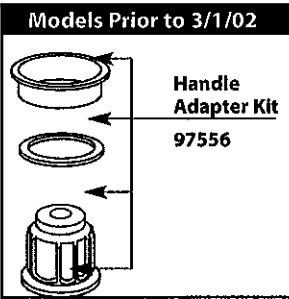

MONTICELLO® CATHEDRAL™ HIGH-ARC Deck Mount Two-Handle Roman Tub Filler

MODEL	HANDLE	FINISH	MODEL	HANDLE	FINISH
T952	Lever	Chrome	T954CPC	Lever	Chrome/Procelain.
T952P	Lever	Polished Brass	T954P	Lever	Polished Brass
T952PM	Lever	Platinum	T954PM	Lever	Platinum
T952BP	Lever	Black Opal™	T954PMC	Lever	Platinum/Chrome
T952CG	Lever	Classic Gold	T954ST	Lever	Satine
T952ST	Lever	Satine™	T954STP	Lever	Satine/Pol. Brass
T954	Lever	Chrome	T954W	Lever	Glacier
T954CP	Lever	Chrome/Pol Br.			
Discontinued					
RT952/AT952	Lever	Chrome	RT952P/AT952P	Lever	Polished Brass
RT952PM/AT952PM	Lever	Platinum	AT952BP	Lever	Black Opal™
RT952ST/AT952ST	Lever	Satine			

- Order by Part Number
- Order inserts separately on Lever Handle Models
- Illustrated below is the 4999 Adjustable Rough in
- Trim can be used with either the 4997 Fixed-Deck Rough in or the 4999 Adjustable Rough in

Lever Handle (2)

- 97372 Chrome
- 97373 Pol. Brass
- 97372PM Platinum
- 97376 Porc./Chrome
- 97372ST Satine

Escutcheon

- 2198 Chrome
- 2198P Pol. Brass
- 2198PM Platinum
- 2198ST Satine