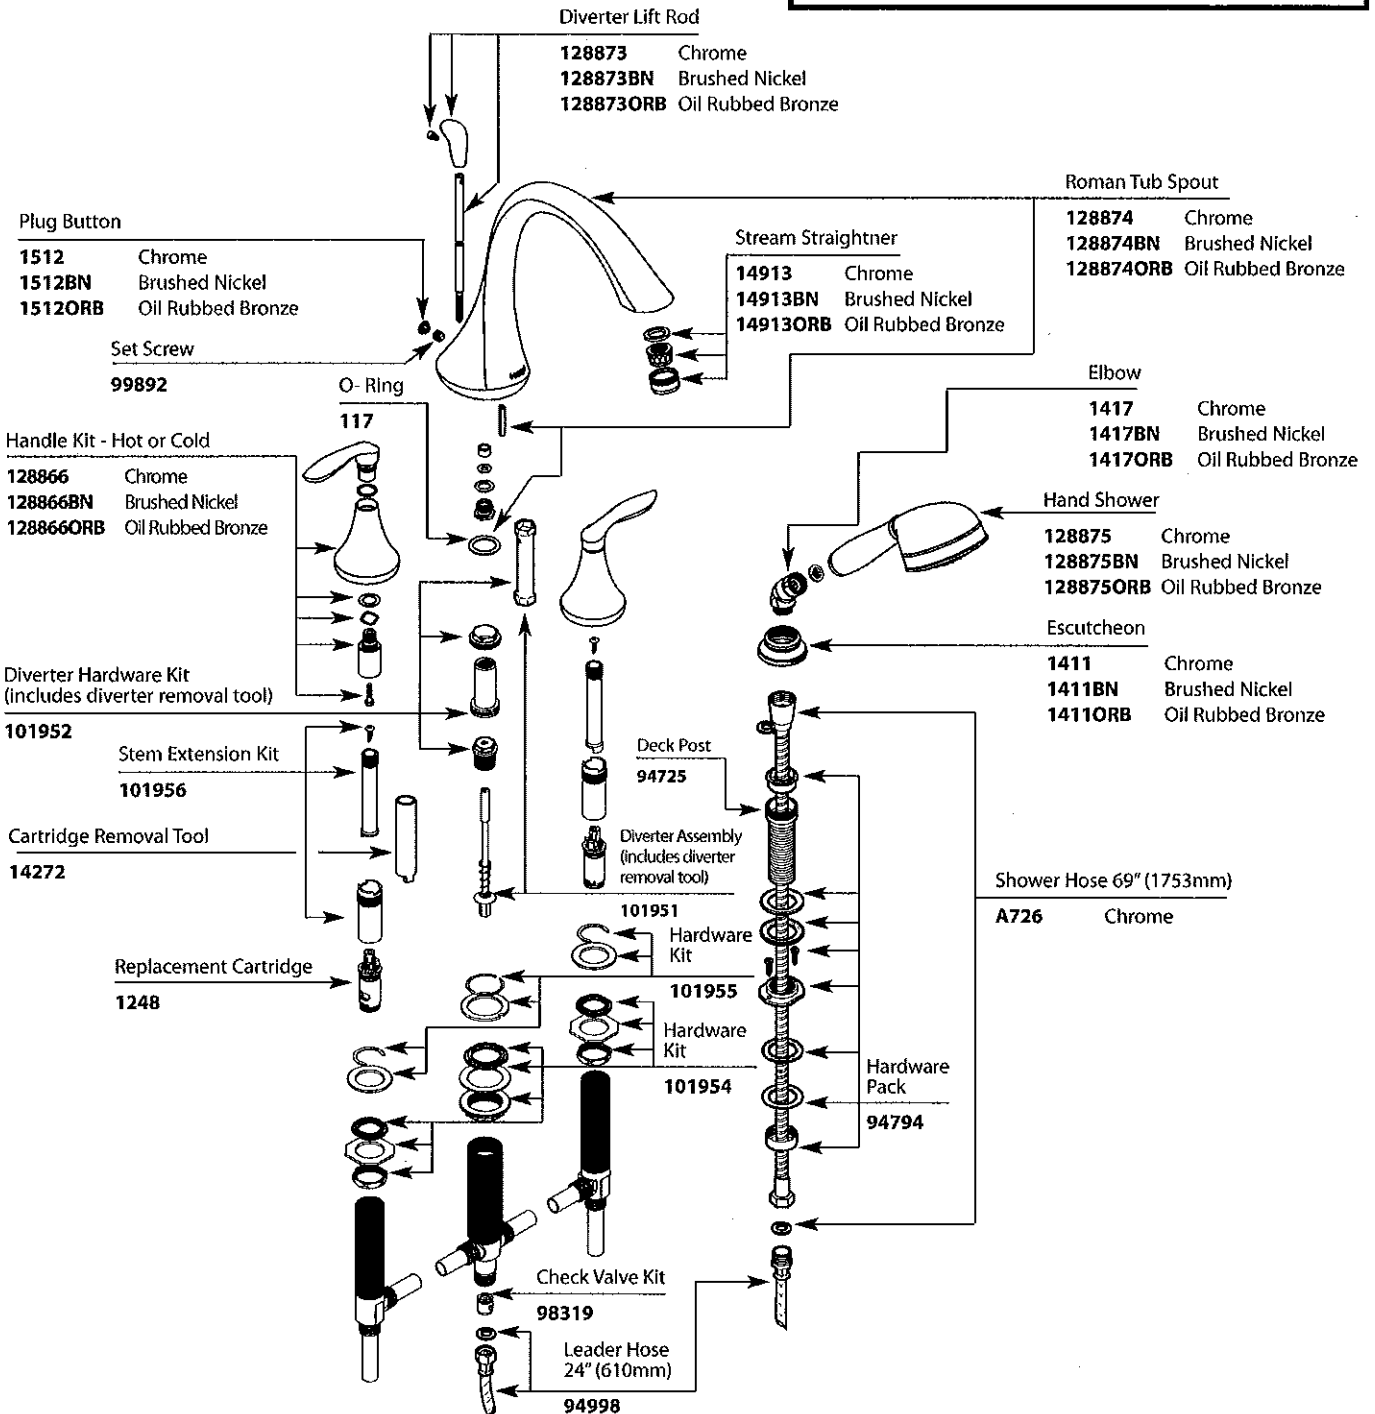

Buy it for looks. Buy it for life.®

■ Order by Part Number

■ Trim can be used with either the 9997 or 9997 rough-in valve. Illustrated below is the 9999.

# Illustrated Parts

EVA™		
Two Handle Roman Tub Faucet with Handheld Shower		
MODEL	HANDLE	FINISH
T944	Lever	Chrome
T944BN	Lever	Brushed Nickel
T944ORB	Lever	Oil Rubbed Bronze

TO ORDER PARTS CALL: 1-800-BUY-MOEN  
 www.moen.com