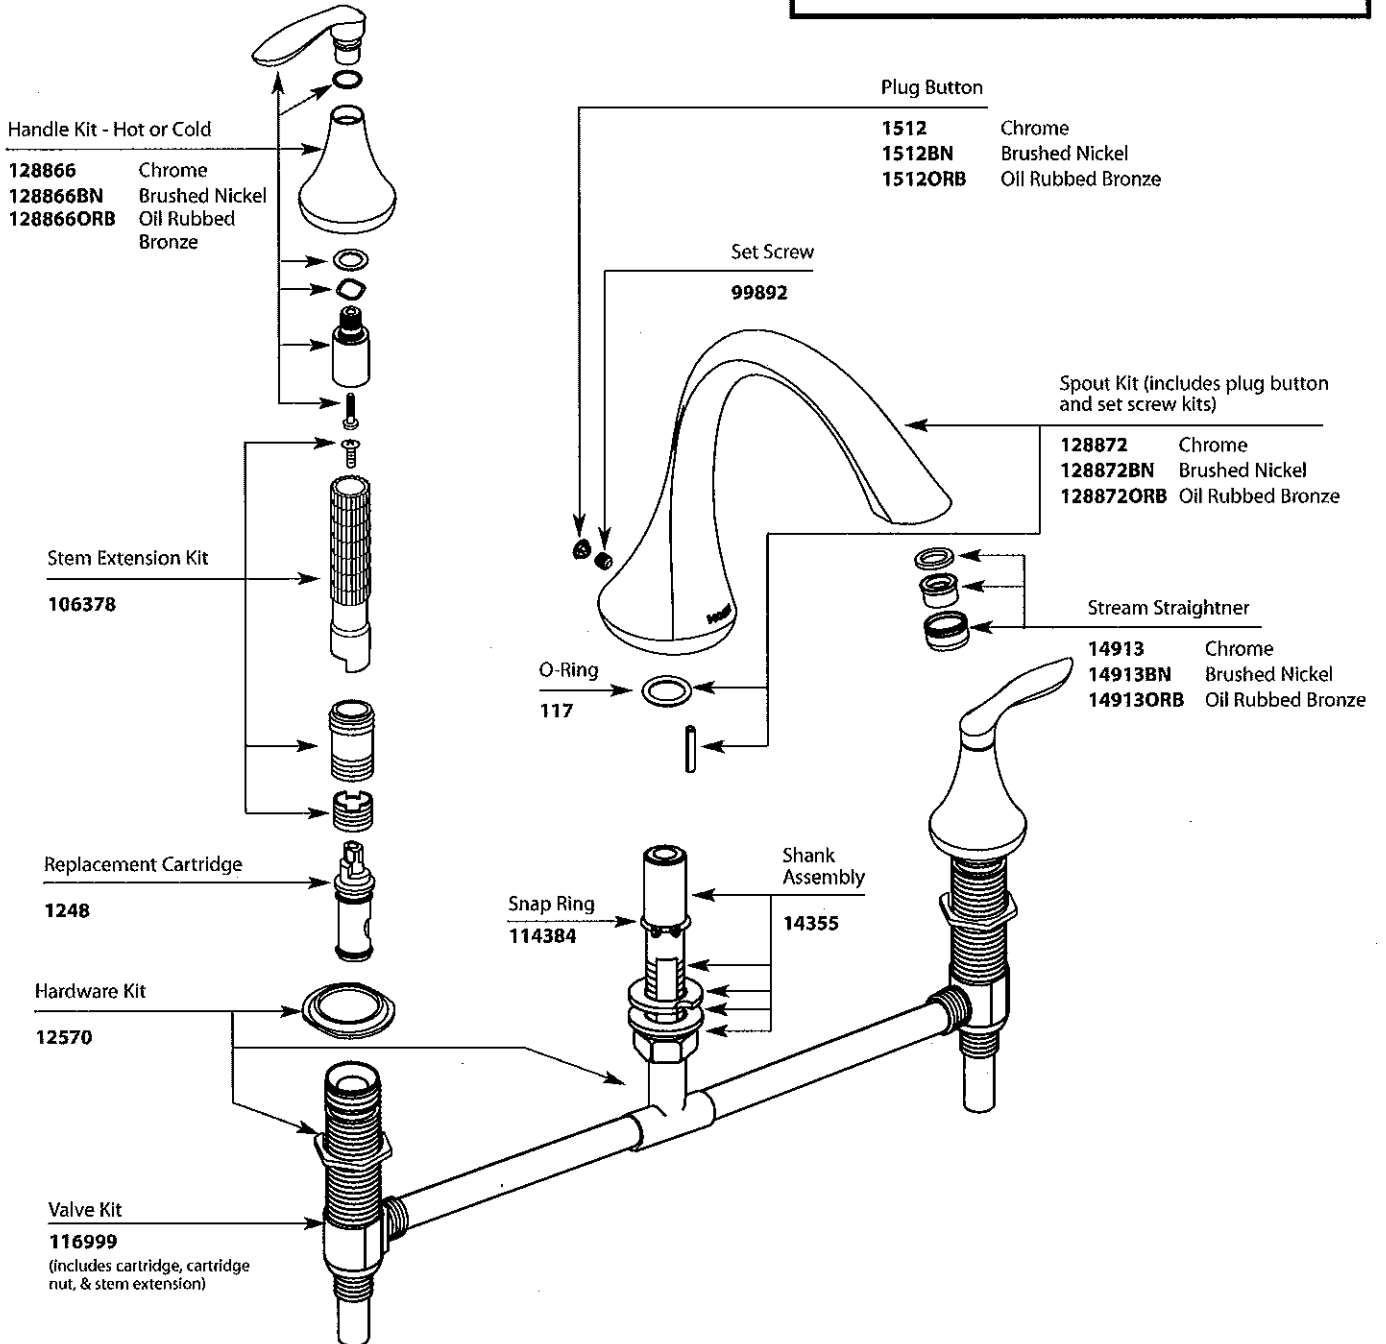

Buy it for looks. Buy it for life.®

■ Order by Part Number

■ Trim can be used with either the 4997 or 4999 rough-in valves. Illustrated below is the 4999

Illustrated Parts

EVA™ Two Handle Roman Tub Faucet		
MODEL	HANDLE	FINISH
T943	Lever	Chrome
T943BN	Lever	Brushed Nickel
T943ORB	Lever	Oil Rubbed Bronze