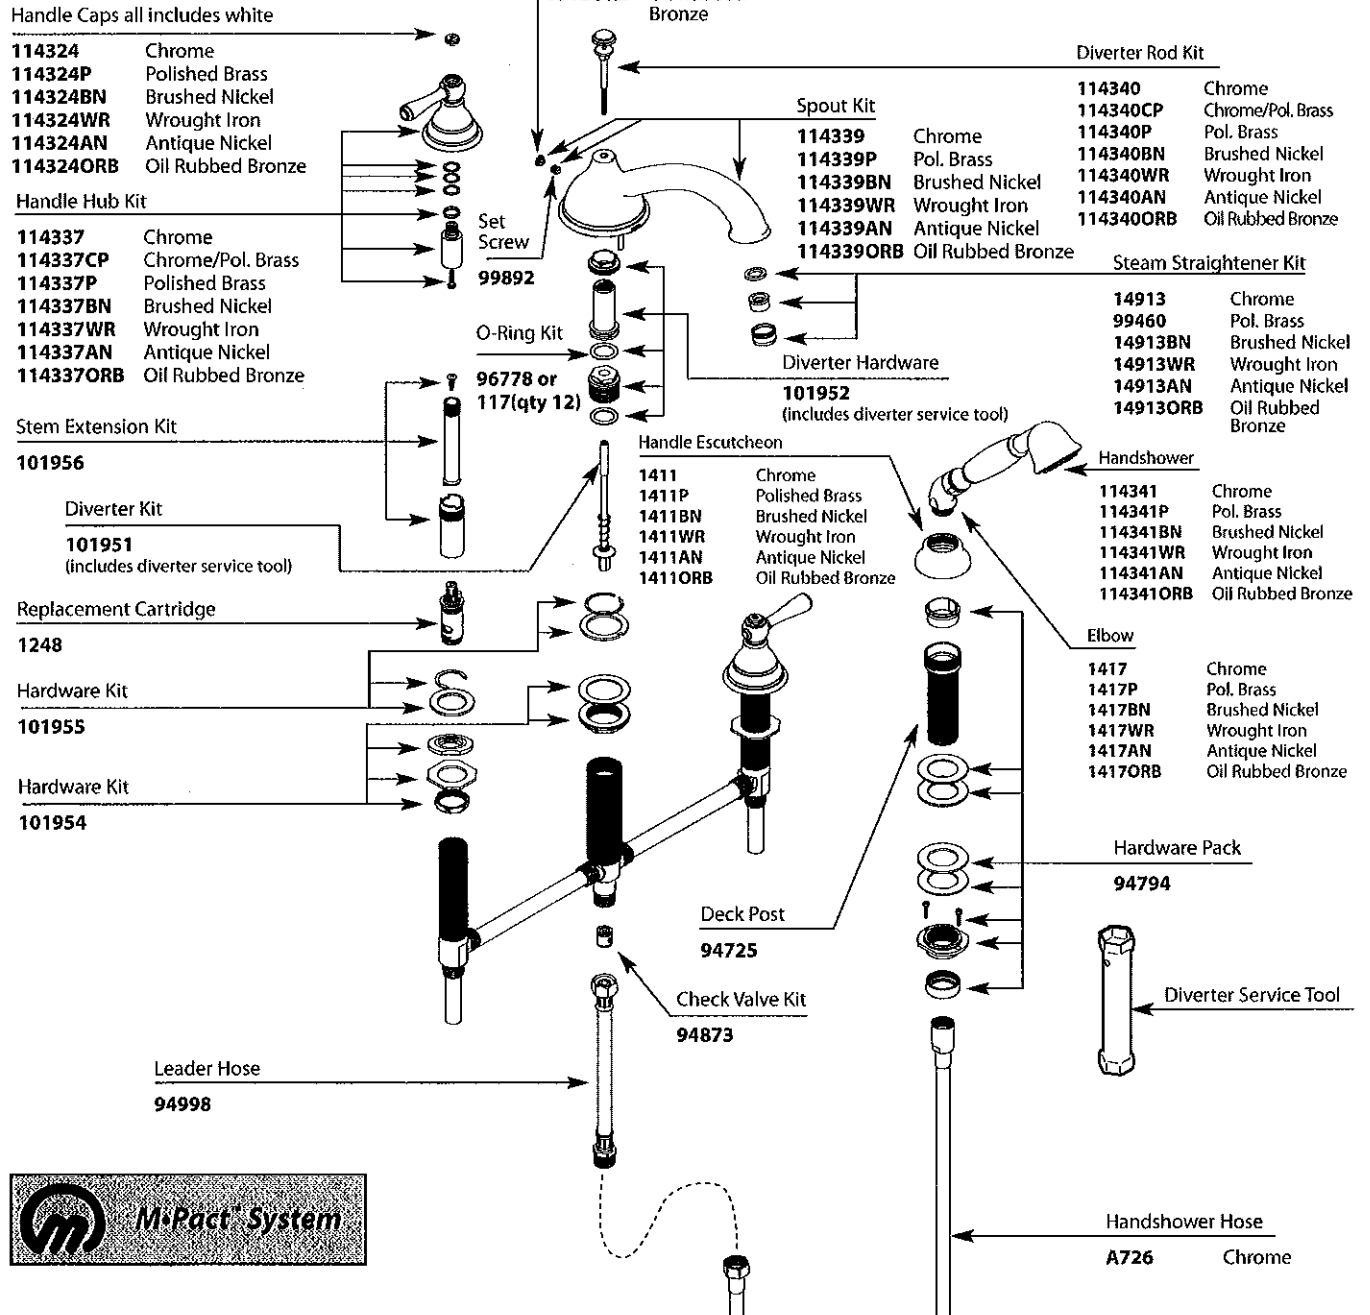

Buy it for looks. Buy it for life.®

Illustrated Parts

- Order by Part Number
- Trim can be used with either the 9997 Fixed-Deck Rough in or the 9999 Adjustable Rough in
- Illustrated below is the 9997 Adjustable Rough in

KINGSLEY™ Deck Mount Two-Handle Roman Tub Filler with Diverter		
MODEL	HANDLE	FINISH
T912	Lever	Chrome
T912CP	Lever	Chrome/Pol. Br.
T912P	Lever	Polished Brass
T912BN	Lever	Brushed Nickel
T912WR	Lever	Wrought Iron
T912AN	Lever	Antique Nickel
T912ORB	Lever	Oil Rubbed Bronze