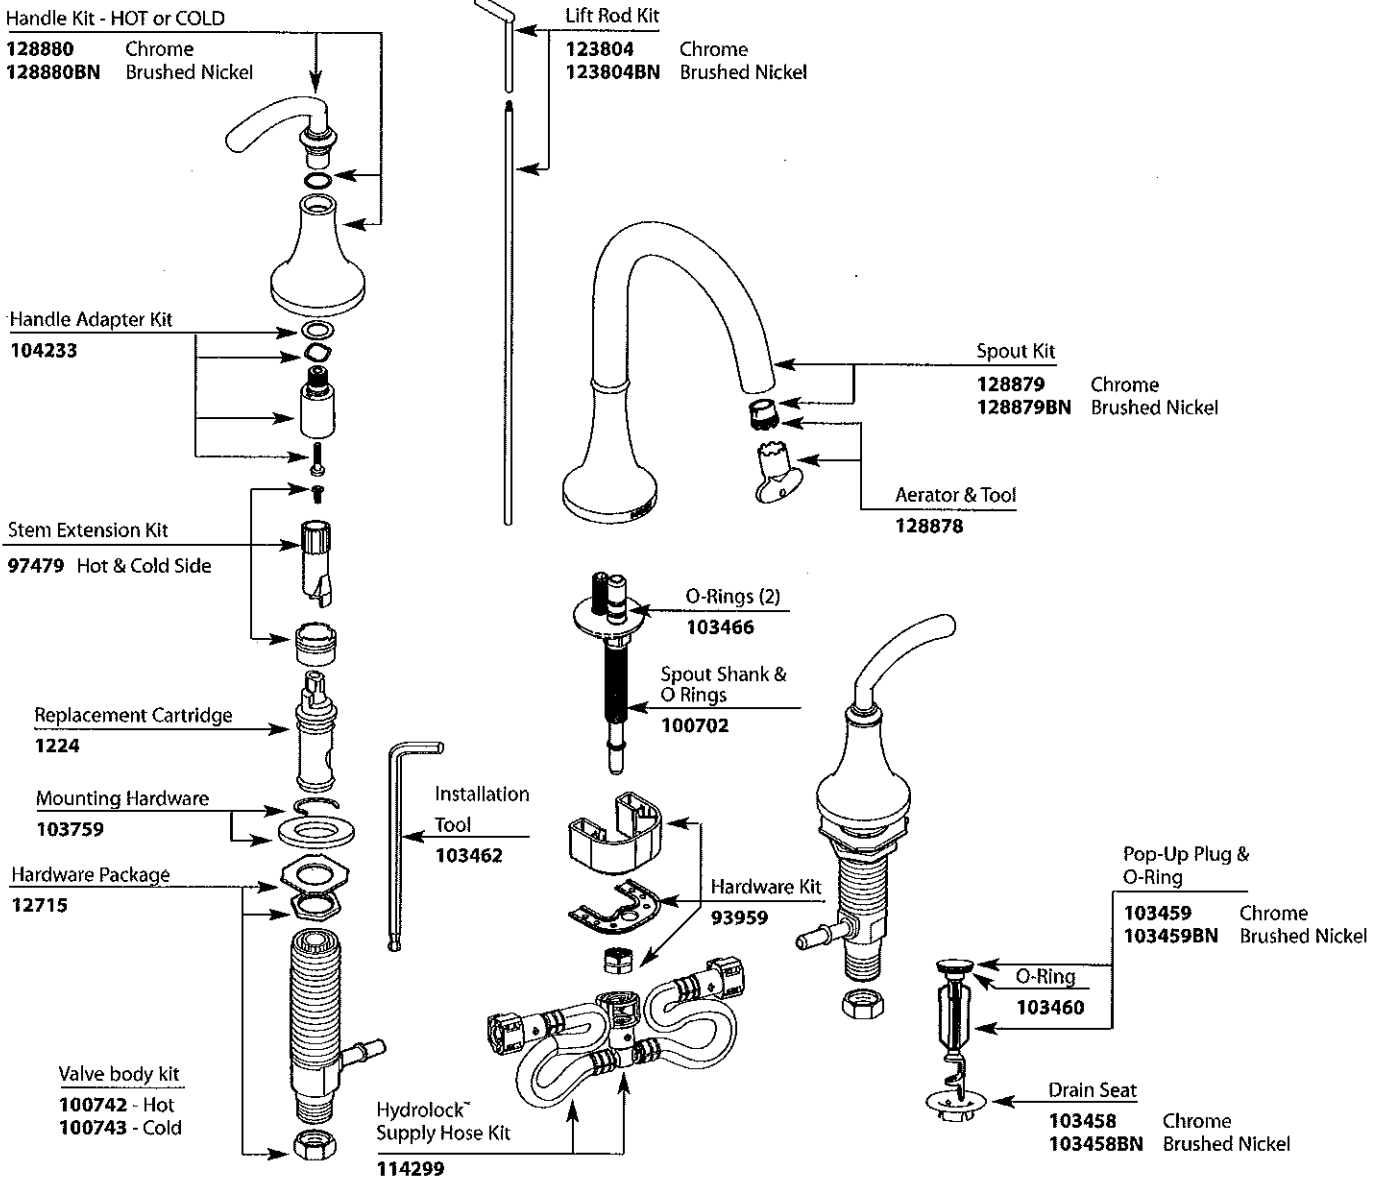

# Illustrated Parts

ICON™		
Two-Handle Widespread Lavatory Faucet Trim		
MODEL	HANDLE	FINISH
T6520	Lever	Chrome
T6520BN	Lever	Brushed Nickel

TO ORDER PARTS CALL: 1-800-BUY-MOEN  
[www.moen.com](http://www.moen.com)