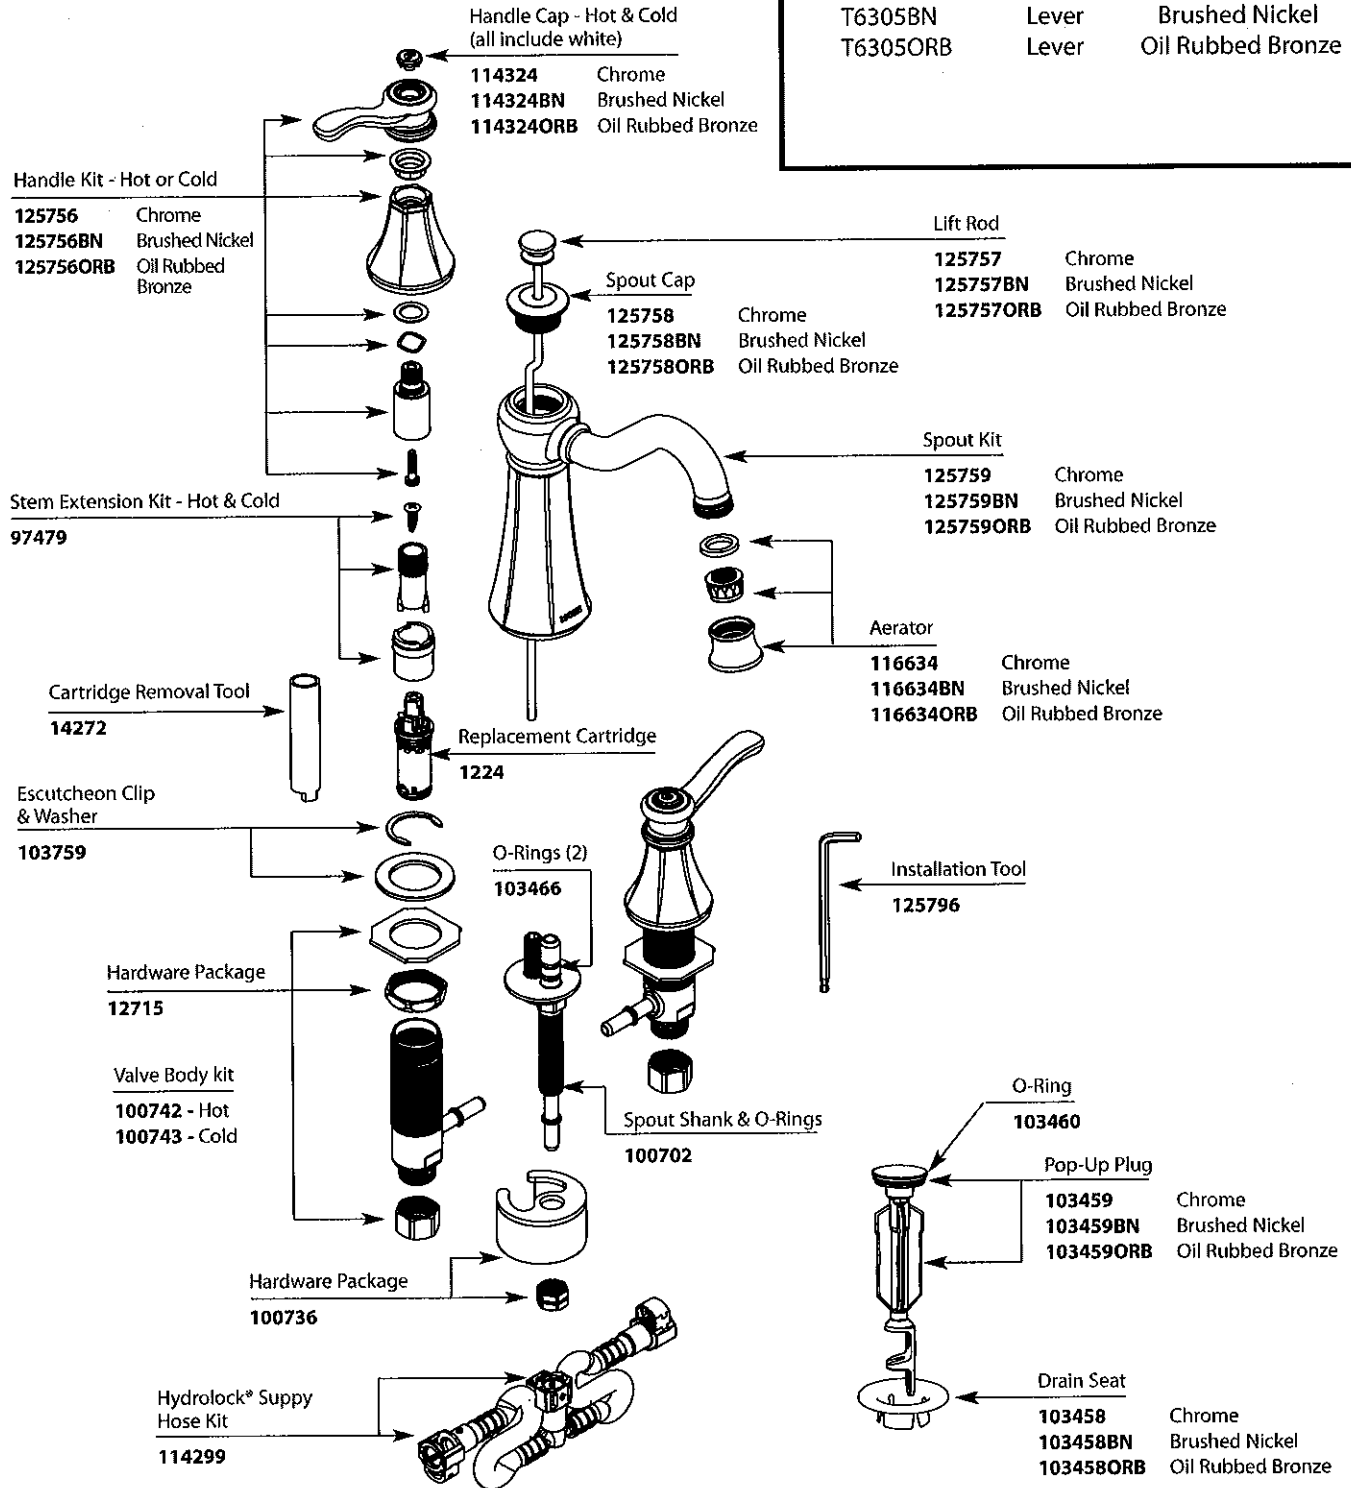

Buy it for looks. Buy it for life.®

■ Order by Part Number

Illustrated Parts

Vestige™ Two-Handle Widespread Lavatory Faucet		
MODEL	TYPE	FINISH
T6305	Lever	Chrome
T6305BN	Lever	Brushed Nickel
T6305ORB	Lever	Oil Rubbed Bronze

TO ORDER PARTS CALL: 1-800-BUY-MOEN
www.moen.com