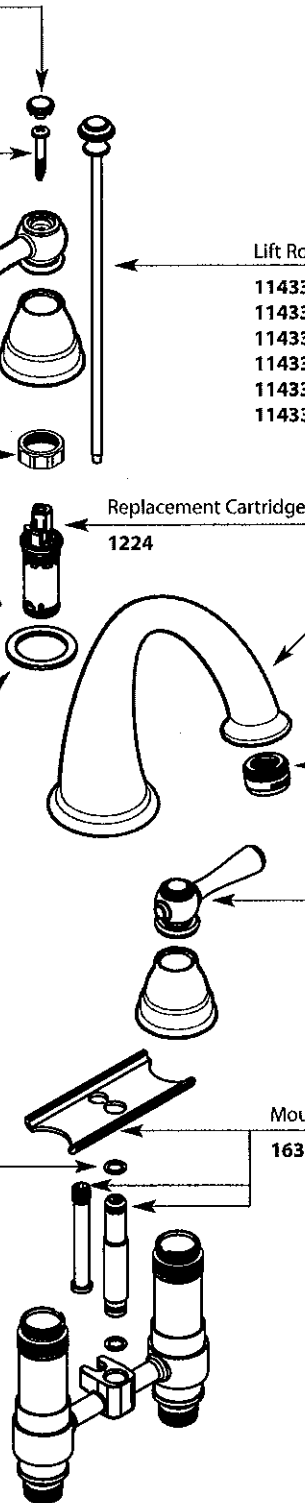

Buy it for looks. Buy it for life.®

Illustrated Parts

■ Order by Part Number

Handle Caps - all include white

- 114324 Chrome
- 114324P Polished Brass
- 114324BN Brushed Nickel
- 114324WR Wrought Iron
- 114324AN Antique Nickel
- 114324ORB Oil Rubbed Bronze

Hot Handle Kit

- 116953 Chrome
- 116953CP Chrome/Pol. Brass
- 116953BN Brushed Nickel
- 116953WR Wrought Iron
- 116953AN Antique Nickel
- 116953ORB Oil Rubbed Bronze

Handle Hub Kit

- 114329 Chrome
- 114329BN Brushed Nickel
- 114329WR Wrought Iron
- 114329AN Antique Nickel
- 114329ORB Oil Rubbed Bronze

Replacement Cartridge
1224

Spout Kit

- 116663 Chrome
- 116663BN Brushed Nickel
- 116663WR Wrought Iron
- 116663AN Antique Nickel
- 116663ORB Oil Rubbed Bronze

Aerator

- 3919 Chrome
- 3919P Polished Brass
- 3919BN Brushed Nickel
- 3919WR Wrought Iron
- 3919AN Antique Nickel
- 3919ORB Oil Rubbed Bronze

KINGSLEY™ Two-Handle Lavatory Faucet Trim		
MODEL	HANDLE	FINISH
T6123	Lever	Chrome
T6123CP	Lever	Chrome/Pol. Brass
T6123BN	Lever	Brushed Nickel
T6123WR	Lever	Wrought Iron
T6123AN	Lever	Antique Nickel
T6123ORB	Lever	Oil Rubbed Bronze