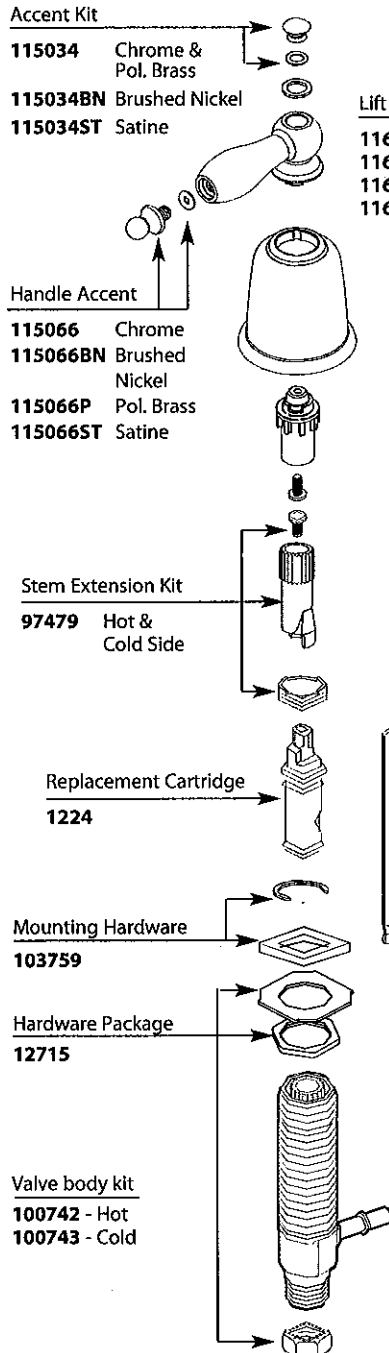

Buy it for looks. Buy it for life.®

■ Order by Part Number

# Illustrated Parts

CASTLEBY™		
Two-Handle Widespread Lavatory Faucet		
MODEL	TYPE	FINISH
T4985	Lever	Chrome
T4985BN	Lever	Brushed Nickel
T4985CP	Lever	Chrome/Pol. Brass
T4985CPC	Lever	Chrome/Porcelain
T4985ST	Lever	Satine/Polished Brass
T4985STST	Lever	Satine