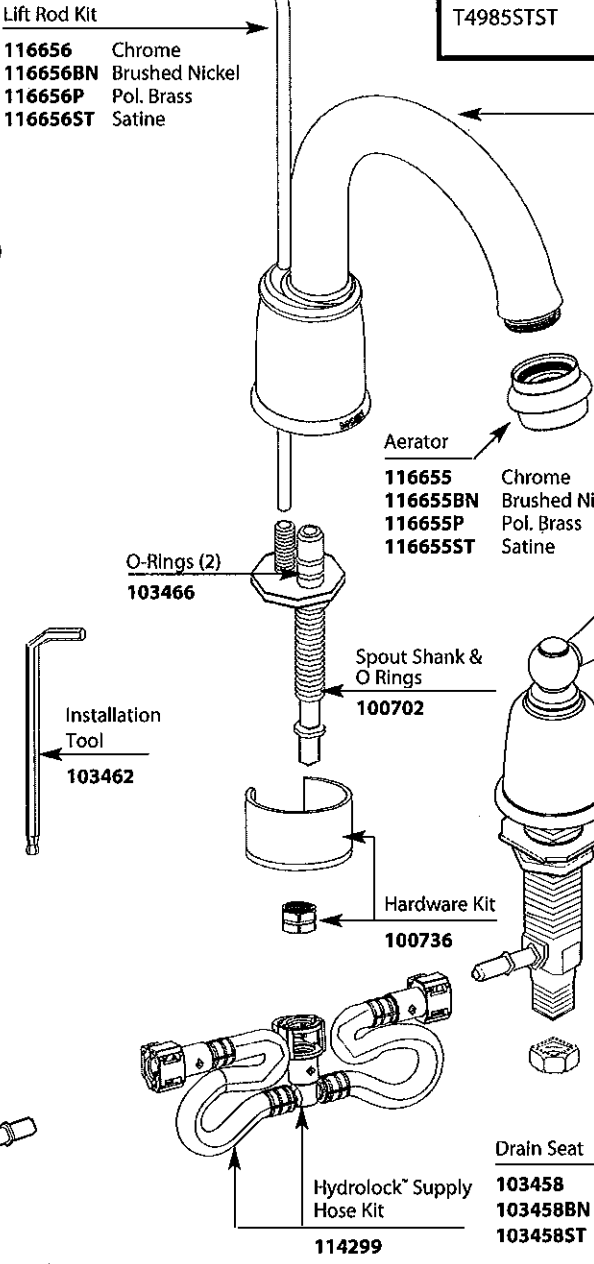

# Illustrated Parts

CASTLEBY™		
Two-Handle Widespread Lavatory Faucet		
MODEL	TYPE	FINISH
T4985	Lever	Chrome
T4985BN	Lever	Brushed Nickel
T4985CP	Lever	Chrome/Pol. Brass
T4985CPC	Lever	Chrome/Porcelain
T4985ST	Lever	Satine/Polished Brass
T4985STST	Lever	Satine