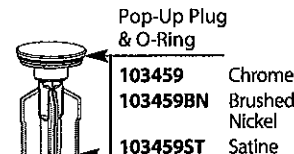

# Illustrated Parts

CASTLEBY™		
Two-Handle Widespread Lavatory Faucet		
MODEL	TYPE	FINISH
T4985	Lever	Chrome
T4985BN	Lever	Brushed Nickel
T4985CP	Lever	Chrome/Pol. Brass
T4985CPC	Lever	Chrome/Porcelain
T4985ST	Lever	Satine/Polished Brass
T4985STST	Lever	Satine