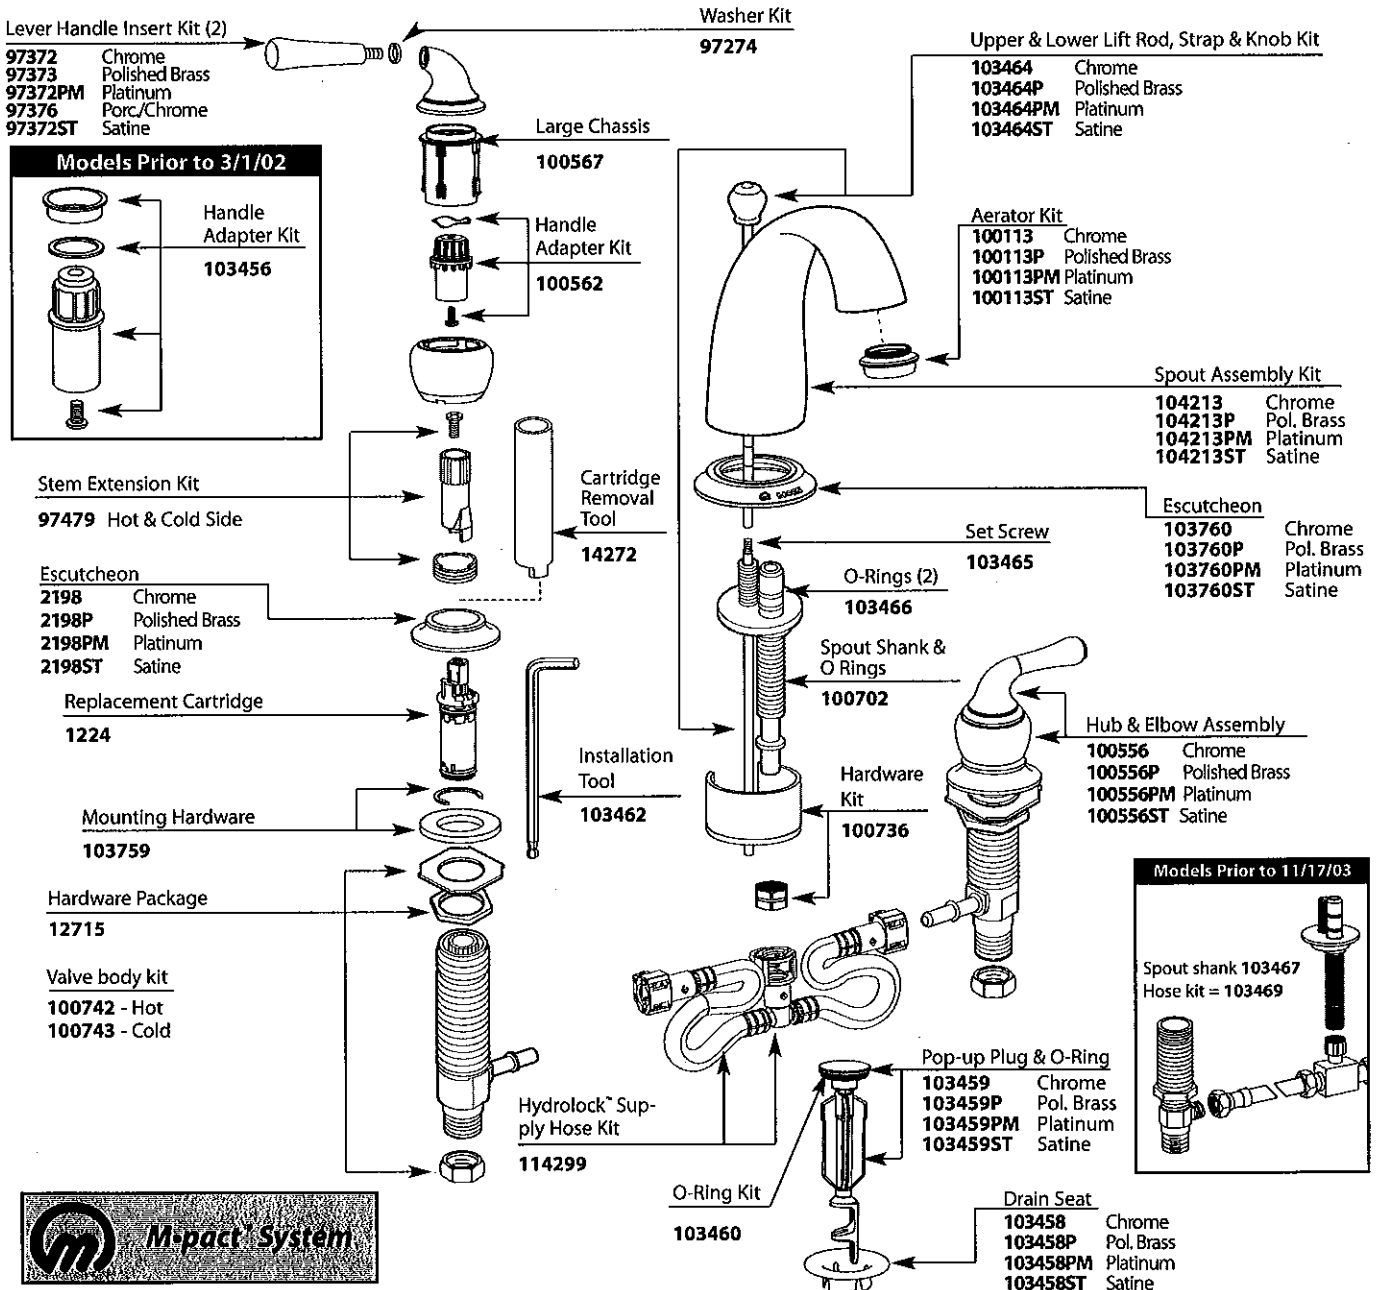

# Illustrated Parts

Buy it for looks. Buy it for life.®

MONTICELLO® Two-Handle Widespread Lavatory Faucet					
MODEL	HANDLE	FINISH	MODEL	HANDLE	FINISH
T4572	Lever	Chrome	<b>DISCONTINUED SKUS</b>	RT4572BP	RT4572P/A4572P
T4572P	Lever	Polished Brass		T4572W	RT4572PM/A4572PM
T4572CP	Lever	Chrome/Polished Brass		RT4572/A4572	RT4572ST/A4572ST
T4572CPC	Lever	Chrome/Porcelain		Levers	Satine/Pol. Brass
T4572PM	Lever	Platinum			
T4572PMC	Lever	Platinum/Chrome			
T4572ST	Lever	Satine			

TO ORDER PARTS CALL: 1-800-BUY-MOEN

www.moen.com