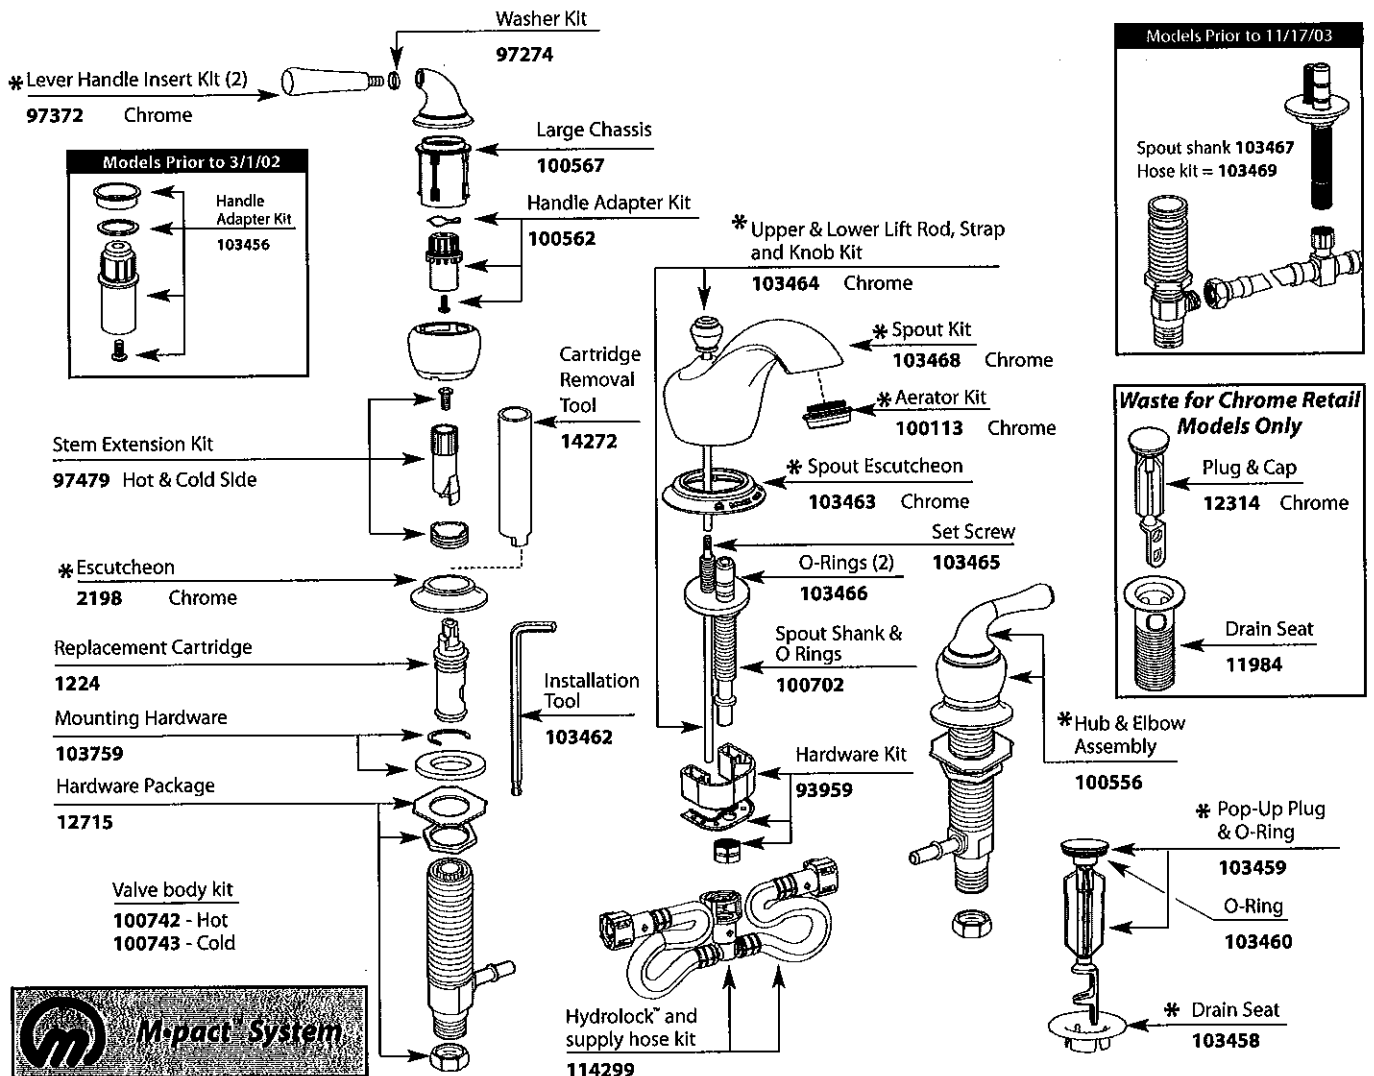

Buy it for looks. Buy it for life.®

Illustrated Parts

MONTICELLO® Two-Handle Widespread Lavatory Faucet			MONTICELLO® Two-Handle Widespread Lavatory Faucet		
MODEL	HANDLE	FINISH	MODEL	HANDLE	FINISH
T4570	Lever	Chrome	DISCONTINUED SKUS A4570 T4570W RT4570BP A4570CG T4570STP RT4570CG A4570P RT4570 84254 A4570BP RT4570P 84240W A4570PM RT4570PM 84240PM A4570ST RT4570ST 84250 84244 84250PM 84250ST 84252ST		
T4570BN	Lever	Brushed Nickel			
T4570P	Lever	Polished Brass			
T4570CP	Lever	Chrome/Polished Brass			
T4570CPC	Lever	Chrome/Porcelain			
T4570PM	Lever	Platinum			
T4570PMC	Lever	Platinum/Chrome			
T4570ST	Lever	Satine			
84240	Lever	Chrome			
84246	Lever	Chr/Polished Brass			

Order by Part Number * See Chart on Next Page for Other Available Finishes

TO ORDER PARTS CALL: 1-800-BUY-MOEN
www.moen.com