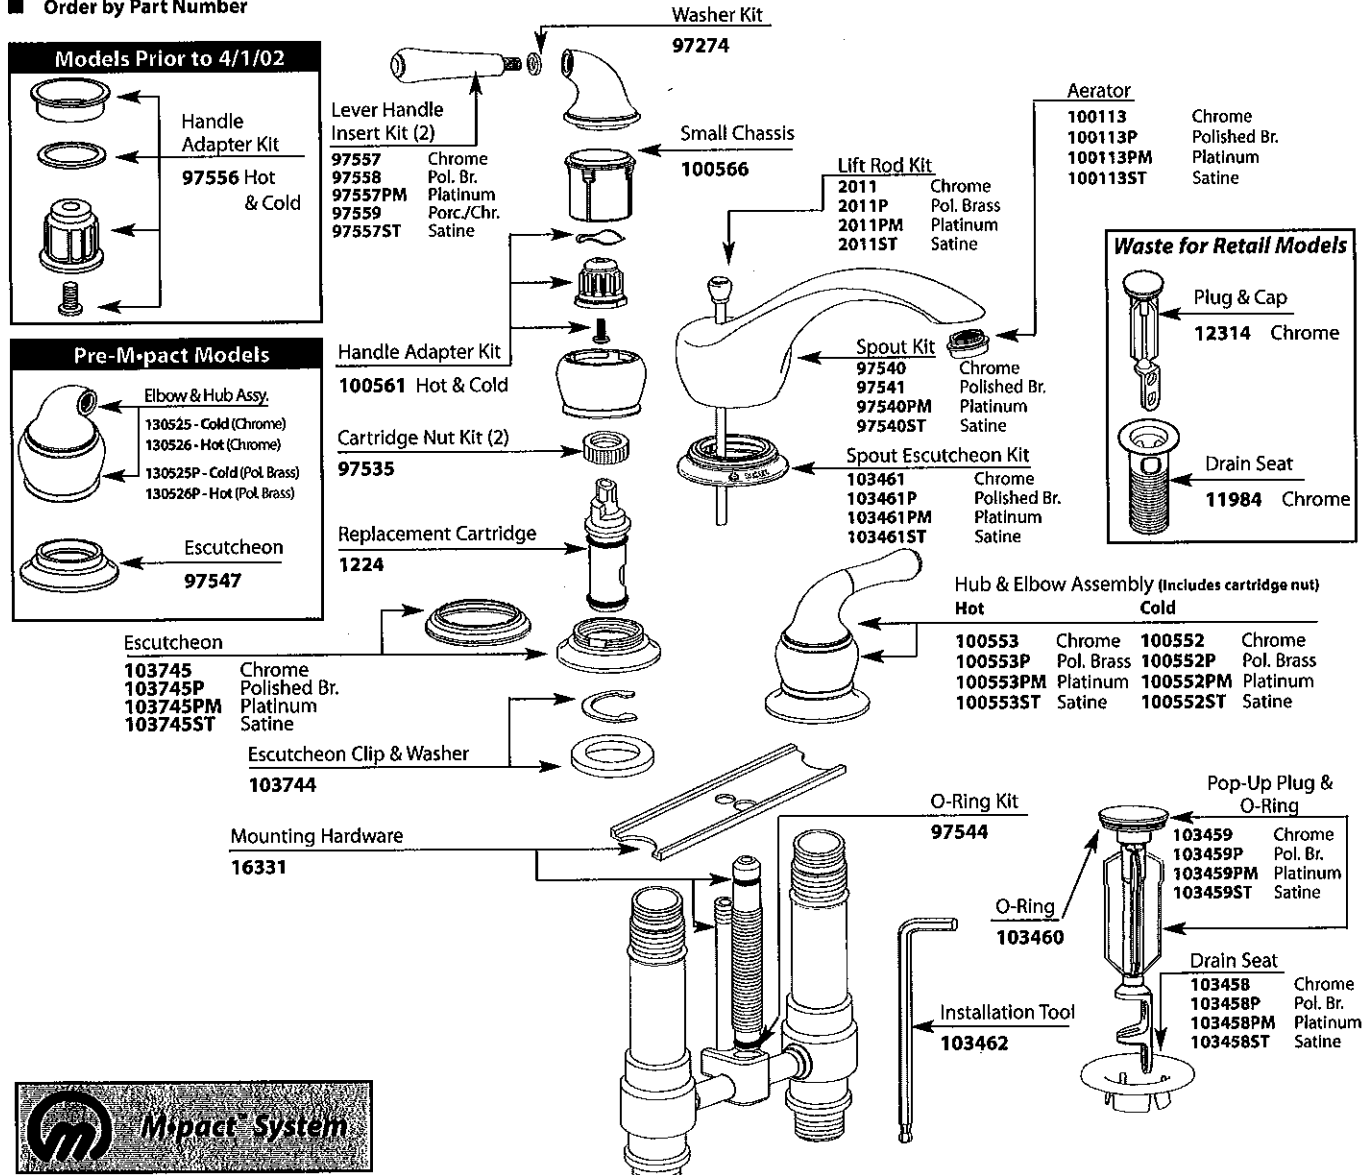

# Illustrated Parts

Buy it for looks. Buy it for life.®

## MONTICELLO® Two-Handle Lavatory Faucet

MODEL	HANDLE	FINISH	MODEL	HANDLE	FINISH	MODEL	HANDLE	FINISH
T4560	Lever	Chrome	<b>DISCONTINUED SKUS</b>			R4560	Lever	Chrome
T4560CP	Lever	Chrome/Pol. Brass	RT4560/A4560	Lever	Chrome	R4560BP	Lever	Black Opal™
T4560CPC	Lever	Chrome/Porcelain	RT4560P/A4560P	Lever	Polished Brass	R4560CG	Lever	Classic Gold
T4560P	Lever	Polished Brass	RT4560PM/A4560PM	Lever	Platinum	R4560P	Lever	Chrome/Pol. Brass
T4560PM	Lever	Platinum	RT4560ST/A4560ST	Lever	Satine™	R4560PM	Lever	Platinum
T4560PMC	Lever	Platinum/Chrome	T4560STP	Lever	Satine/Pol. Brass	R4560ST	Lever	Satine™
T4560ST	Lever	Satine	T4560W	Lever	Glacier	RT4560CG/A4560CG	Lever	Classic Gold
84220	Lever	Chrome	84220PM	Lever	Platinum/Chrome	RT4560BP/A4560BP	Lever	Black Opal™
84226	Lever	Chrome/Pol. Brass	84224	Lever	Chrome/Porcelain	84220W	Lever	Glacier
			84230	Lever	Polished Brass	84222	Lever	Chrome
			84230PM	Lever	Platinum/Pol. Brass	84232	Lever	Pol. Brass
			84230ST	Lever	Satine™/Pol. Brass	84234	Lever	Pol. Brass/Porcelain
			84232ST	Lever	Satine™			

### Order by Part Number

TO ORDER PARTS CALL: 1-800-BUY-MOEN

www.moen.com