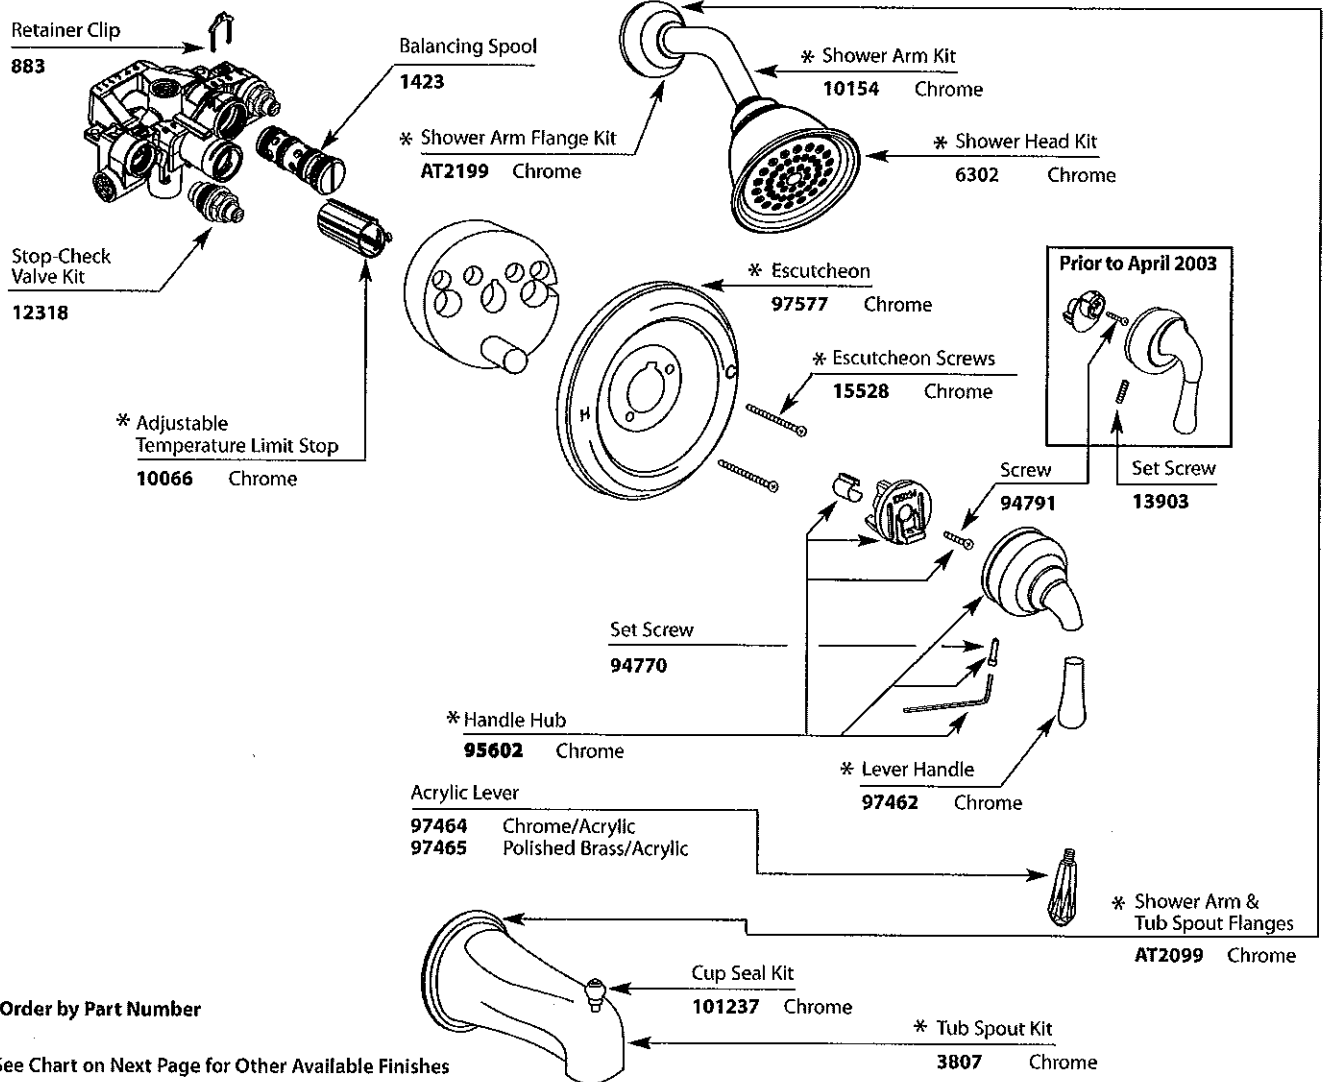

Valve Trim			Shower Only			Tub & Shower		
MODEL	HANDLE TYPE	FINISH	MODEL	HANDLE TYPE	FINISH	MODEL	HANDLE TYPE	FINISH
T3132	Lever	Chrome	T3124	Lever	Chrome	T3129	Lever	Chrome
T3132CP	Lever	Chrome/Pol. Brass	T3124CP	Lever	Chrome/Pol. Brass	T3129CP	Lever	Chrome/Pol. Brass
T3132CPC	Lever	Chrome/Porcelain	T3124CPC	Lever	Chrome/Porcelain	T3129CPC	Lever	Chrome/Porcelain
T3132P	Lever	Polished Brass	T3124P	Lever	Polished Brass	T3129P	Lever	Polished Brass
T3132ST	Lever	Satine	T3124PMC	Lever	Platinum/Chrome	T3129PMC	Lever	Platinum/Chrome
T3132PM	Lever	Platinum	T3124PM	Lever	Platinum	T3129PM	Lever	Platinum
T3133	Lever	Chrome	T3124STP	Lever	Satine/Pol. Brass	T3129STP	Lever	Satine/Pol. Brass
			T3124ST	Lever	Satine	T3129ST	Lever	Satine

■ Order by Part Number

* See Chart on Next Page for Other Available Finishes

TO ORDER PARTS CALL: 1-800-BUY-MOEN

www.moen.com