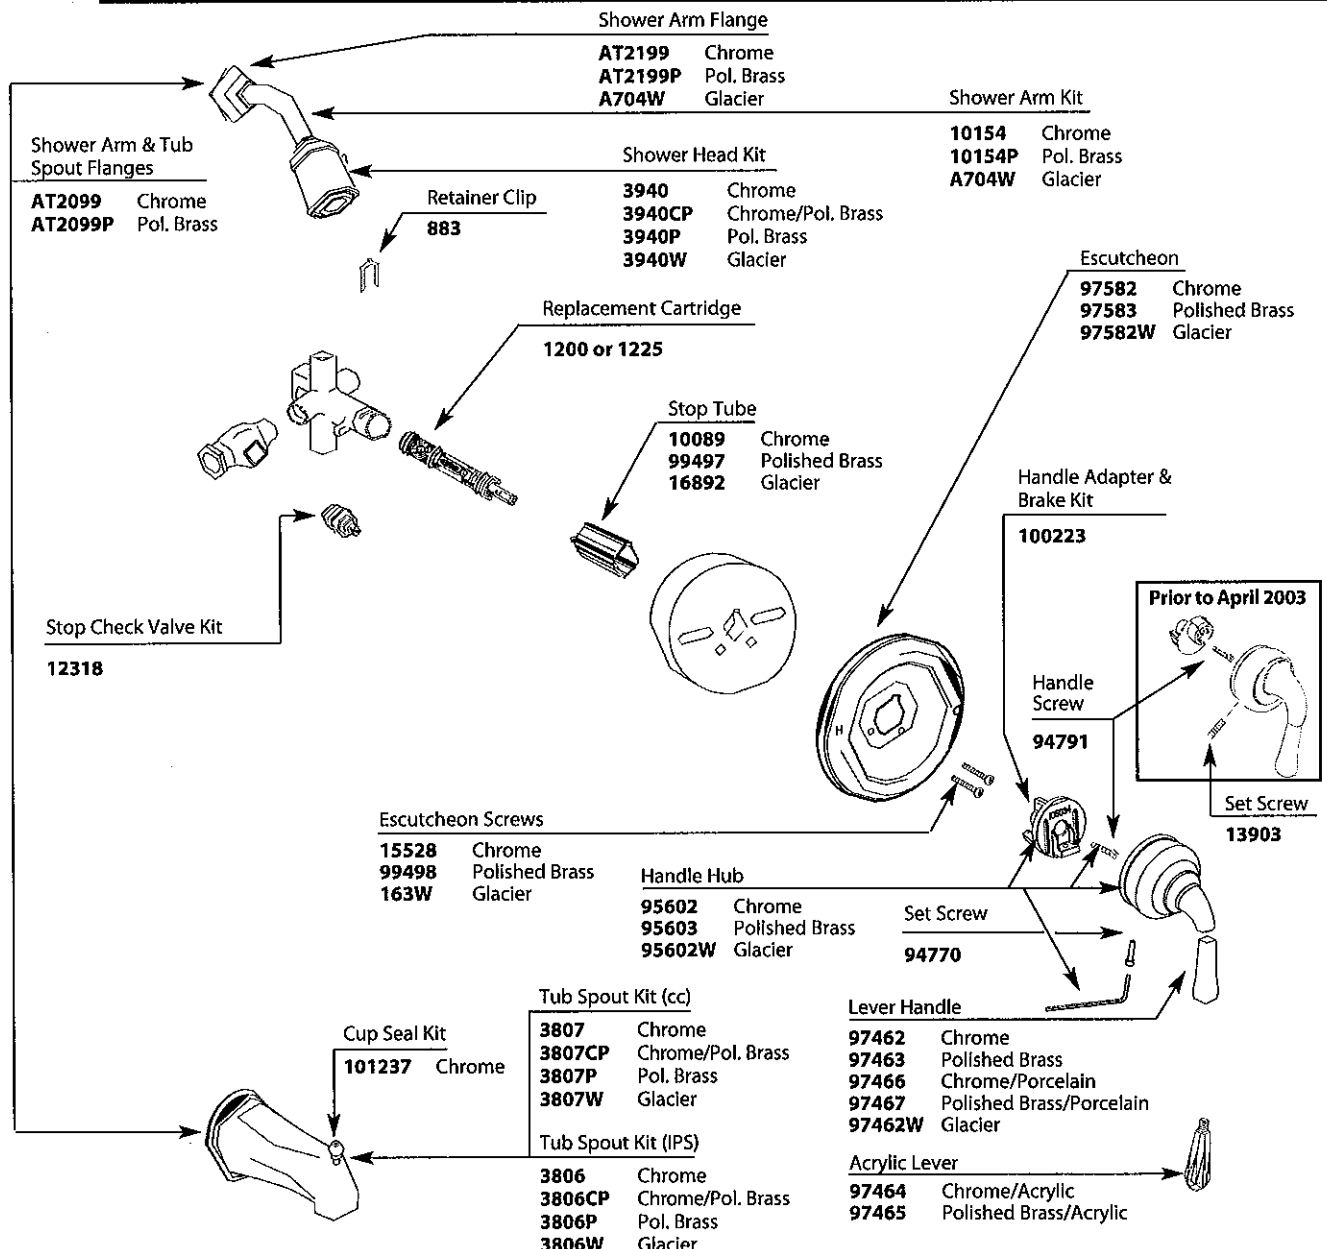

Illustrated Parts

Buy it for looks. Buy it for life.®

Order by Part Number

MONTICELLO® Single-Handle Tub/Shower

Shower Only			Tub & Shower			MODEL	MODEL	MODEL	MODEL
MODEL	HANDLE TYPE	FINISH	MODEL	HANDLE TYPE	FINISH				
T2524	Lever	Chrome	T2529	Lever	Chrome				
T2524CP	Lever	Chrome/Pol. Brass	T2529CP	Lever	Chrome/Pol. Brass				
T2524CPC	Lever	Chrome/Porcelain	T2529CPC	Lever	Chrome/Porcelain				
T2524P	Lever	Polished Brass	T2529P	Lever	Polished Brass				
82221	Lever	Chrome	82220	Lever	Chrome				
			82224	Lever	Chrome/Porcelain				
			82226	Lever	Chrome/Pol. Brass				
			82230	Lever	Polished Brass				
			82234	Lever	Pol. Brass/Porcelain				

TO ORDER PARTS CALL: 1-800-BUY-MOEN

www.moen.com