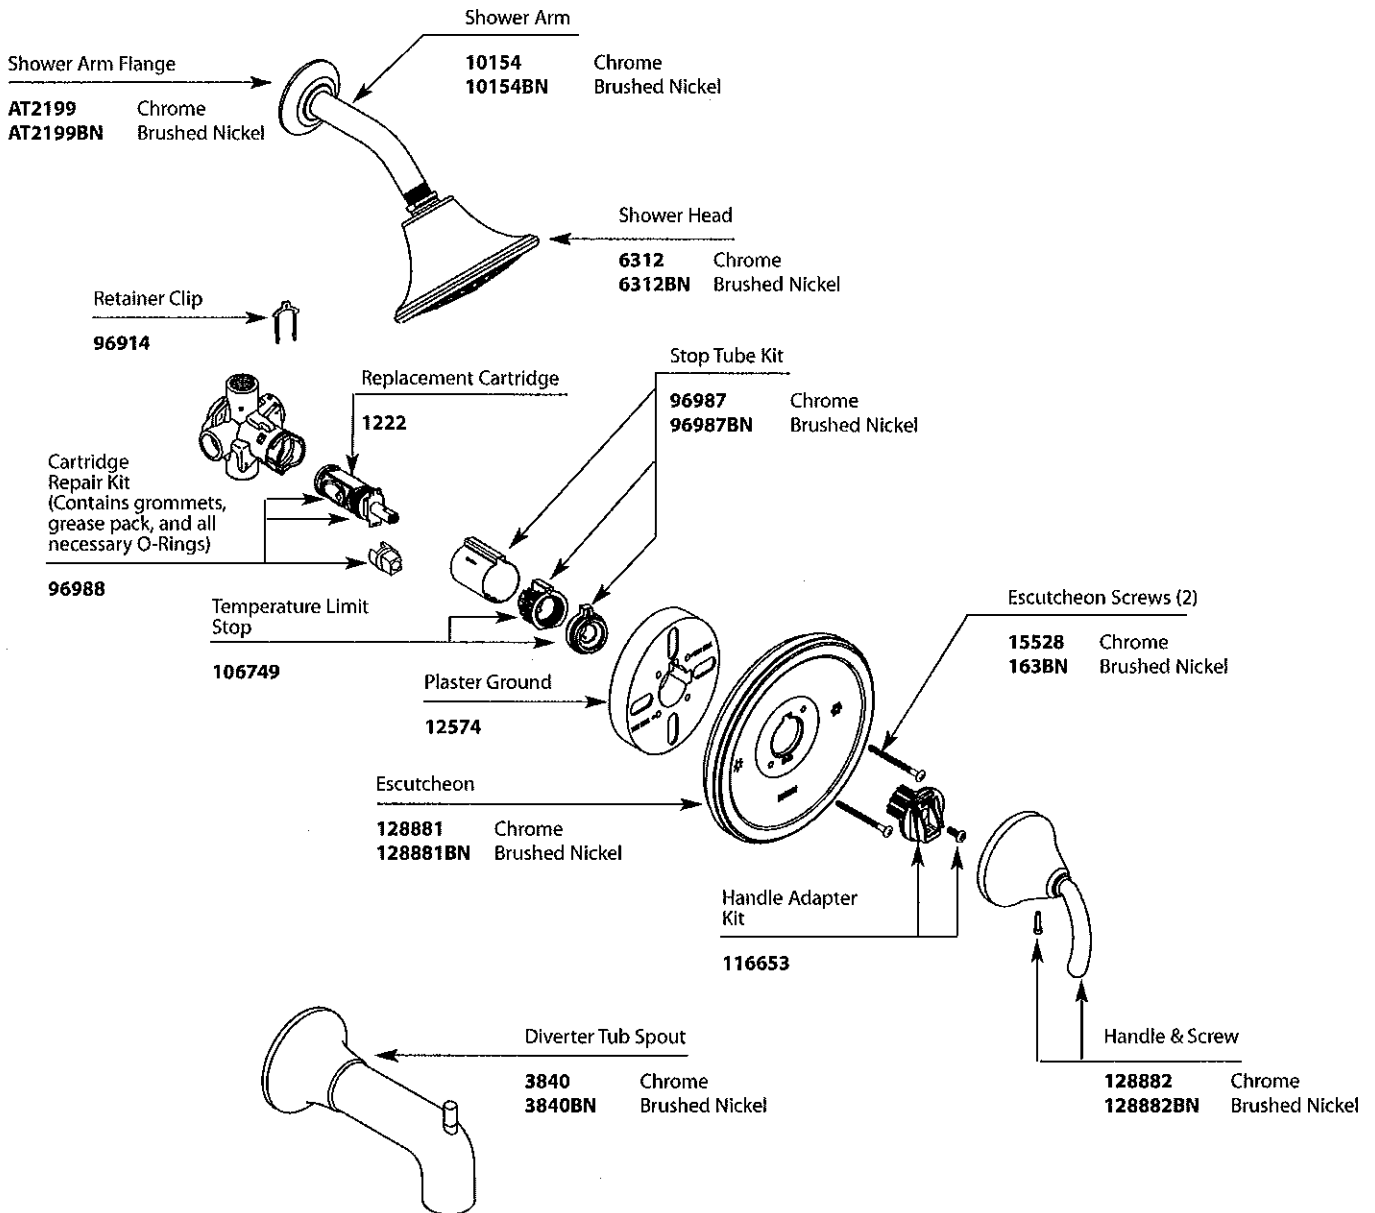

Buy it for looks. Buy it for life.®

■ Order by Part Number

Illustrated Parts

ICON™ Posi-Temp® Single-Handle Tub/Shower Valve			
Valve Trim		Shower Only	Tub/Shower
MODEL		MODEL	MODEL
T2141	Chrome	T2142	Chrome
T2141BN	Brushed Nickel	T2142BN	Brushed Nickel
			T2143
			T2143BN
			Chrome
			Brushed Nickel

TO ORDER PARTS CALL: 1-800-BUY-MOEN
www.moen.com