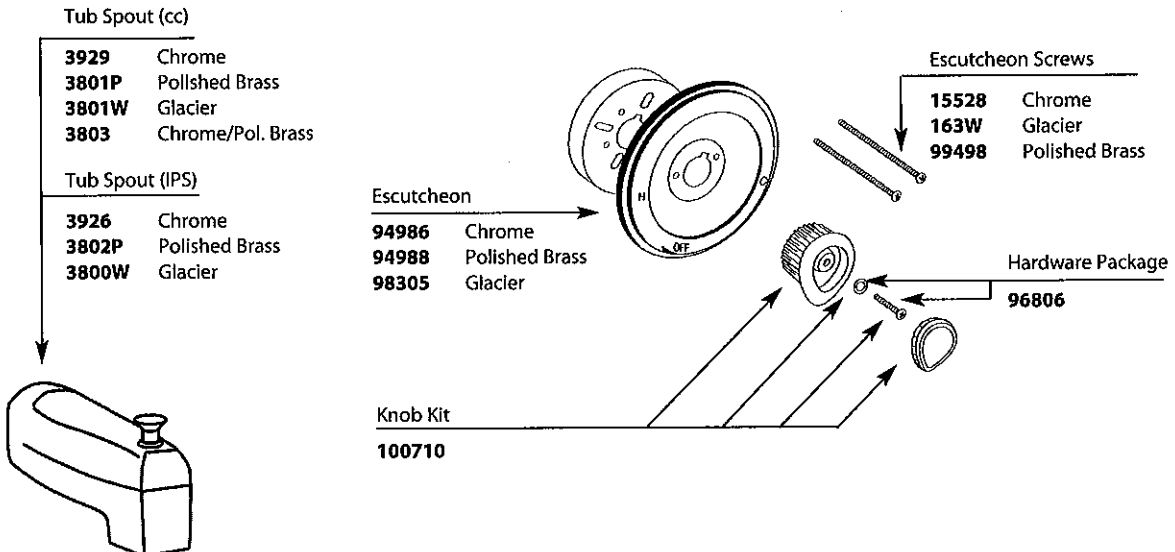

Buy it for looks. Buy it for life.®

Illustrated Parts

**CHATEAU® POSI-TEMP®
Single-Handle Tub/Shower Valve**

Valve Trim		Shower Only		Tub & Shower	
MODEL	FINISH	MODEL	FINISH	MODEL	FINISH
T181	Chrome	2352	Chrome	2353	Chrome
T181P	Pol. Brass	2356	Chrome	2353P	Chrome
		2362	Chrome	2357	Chrome
		T182	Chrome	2363	Chrome
		T182P	Pol. Brass	T183	Chrome
				T183P	Pol. Brass
				T184	Chrome