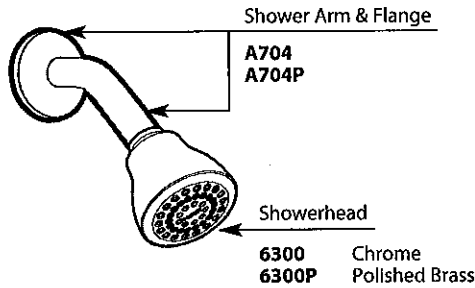

Buy it for looks. Buy it for life.®

Illustrated Parts

**CHATEAU® POSI-TEMP®
Single-Handle Tub/Shower Valve**

Valve Trim		Shower Only		Tub & Shower	
MODEL	FINISH	MODEL	FINISH	MODEL	FINISH
T181	Chrome	2352	Chrome	2353	Chrome
T181P	Pol. Brass	2356	Chrome	2353P	Chrome
		2362	Chrome	2357	Chrome
		T182	Chrome	2363	Chrome
		T182P	Pol. Brass	T183	Chrome
				T183P	Pol. Brass
				T184	Chrome