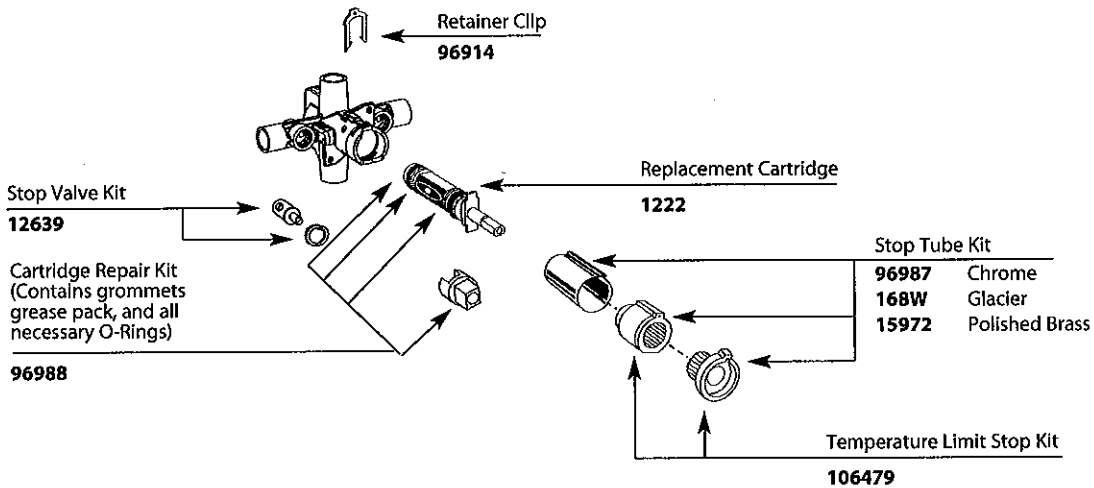

Buy it for looks. Buy it for life.®

Illustrated Parts

**CHATEAU® POSI-TEMP®
Single-Handle Tub/Shower Valve**

Valve Trim		Shower Only		Tub & Shower	
MODEL	FINISH	MODEL	FINISH	MODEL	FINISH
T181	Chrome	2352	Chrome	2353	Chrome
T181P	Pol. Brass	2356	Chrome	2353P	Chrome
		2362	Chrome	2357	Chrome
		T182	Chrome	2363	Chrome
		T182P	Pol. Brass	T183	Chrome
				T183P	Pol. Brass
				T184	Chrome