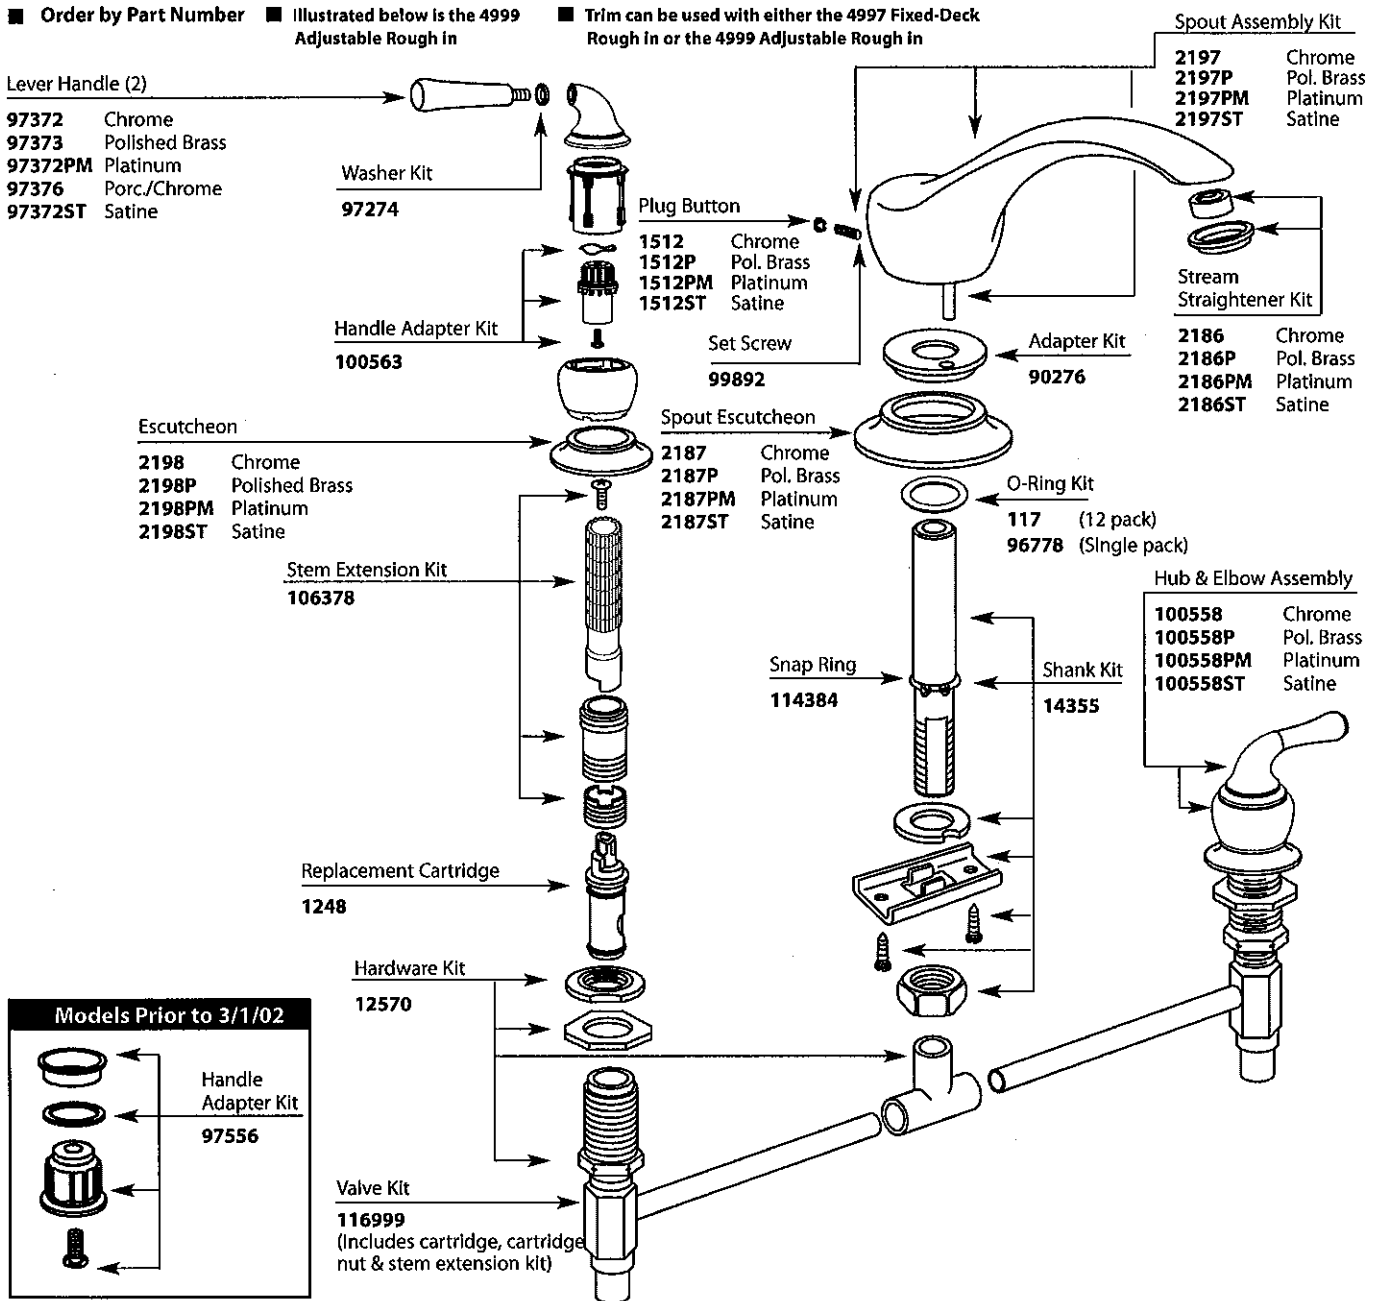

### MONTICELLO® Deck Mount Two-Handle Roman Tub Filler

MODEL	HANDLE	FINISH	MODEL	HANDLE	FINISH	DISCONTINUED SKUS		
T950	Lever	Chrome	T951PMC	Lever	Platinum/Chrome	MODEL	HANDLE	FINISH
T950P	Lever	Polished Brass	T951ST	Lever	Satine	T951W	Lever	Glacier
T950P	MLever	Platinum	T951STP	Lever	Satine/Pol. Brass	RT950/AT950	Lever	Chrome
T950ST	Lever	Satine™	86950	Lever	Chrome	RT950P/AT950P	Lever	Polished Brass
T951	Lever	Chrome	86950CP	Lever	Chrome/Pol. Brass	RT950PM/AT950PM	Lever	Platinum
T951CP	Lever	Chrome/Pol Br.	86950P	Lever	Polished Brass	RT950ST/AT950ST	Lever	Satine™
T951CPC	Lever	Chrome/Porcelain	86950PM	Lever	Platinum	RT950BP/AT950BP	Lever	Black Opal®
T951P	Lever	Polished Brass	86950ST	Lever	Satine	RT950CG/AT950CG	Lever	Classic Gold
T951PM	Lever	Platinum	86951PM	Lever	Platinum/Chrome			
			86951ST	Lever	Satine/Pol. Brass			

TO ORDER PARTS CALL: 1-800-BUY-MOEN

www.moen.com