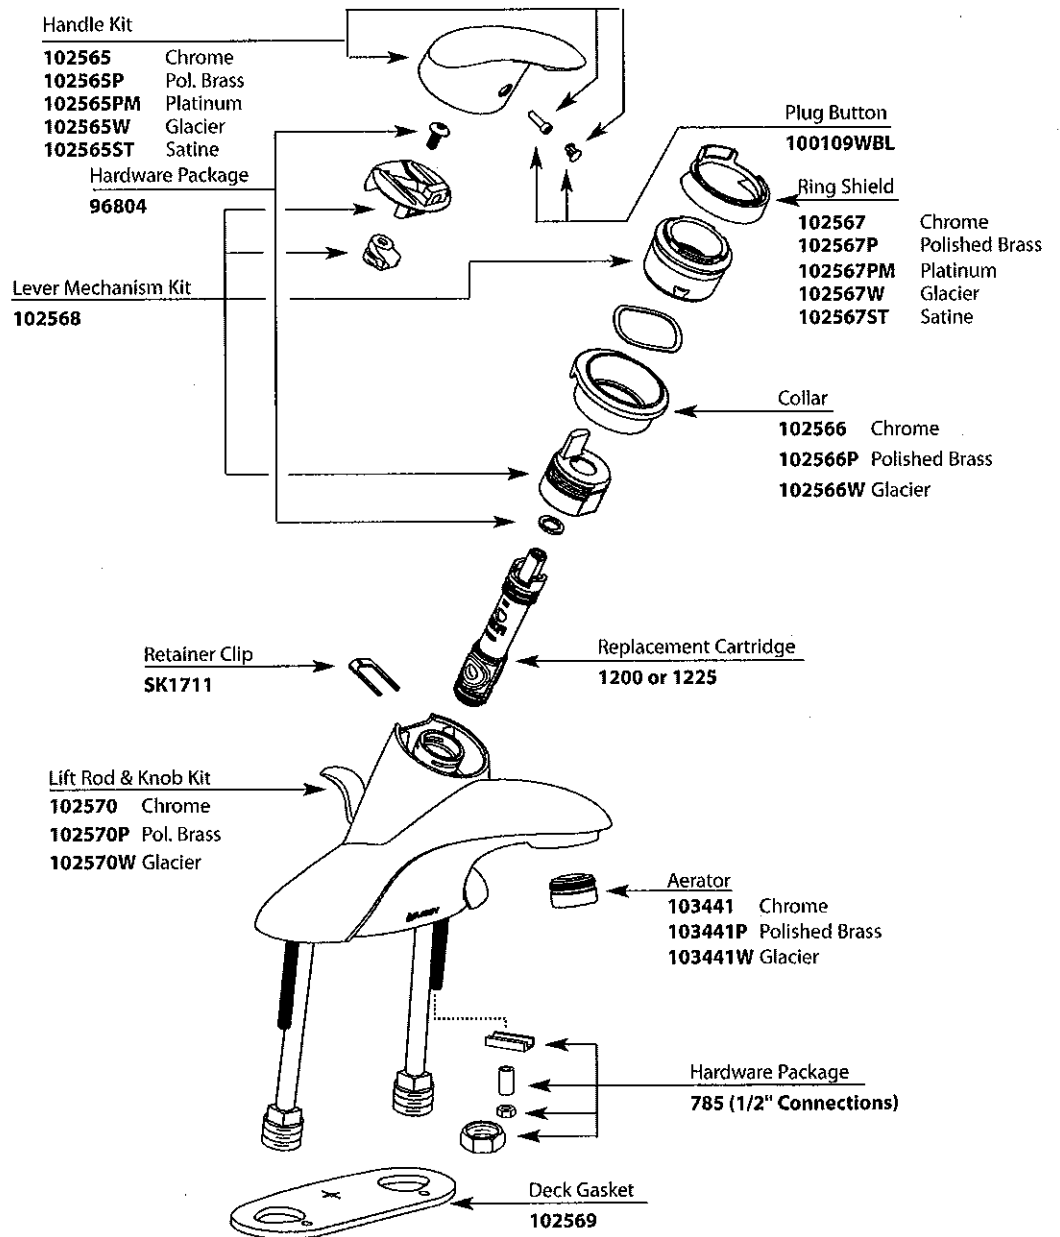

Buy it for looks. Buy it for life.®

Illustrated Parts

VILLETA™					
Single-Handle Lavatory Faucet with Metal Waste Assembly					
MODEL	HANDLE	FINISH	MODEL	HANDLE	FINISH
L4721	Lever	Chrome	L84721PM	Lever	Platinum/Chrome
L4721CP	Lever	Chrome/Pol.Brass	Discontinued		
L4721P	Lever	Polished Brass			
L4721PM	Lever	Platinum/Chrome			
L84721	Lever	Chrome			
L84721CP	Lever	Chrome/Pol.Brass			
L84721P	Lever	Polished Brass	L4721W	Lever	Glacier
			L4721ST	Lever	Satine/Pol. Brass
			L84721W	Lever	Glacier
			L84721ST	Lever	Satine/Pol. Brass

■ Order by Part Number

TO ORDER PARTS CALL: 1-800-BUY-MOEN

www.moen.com