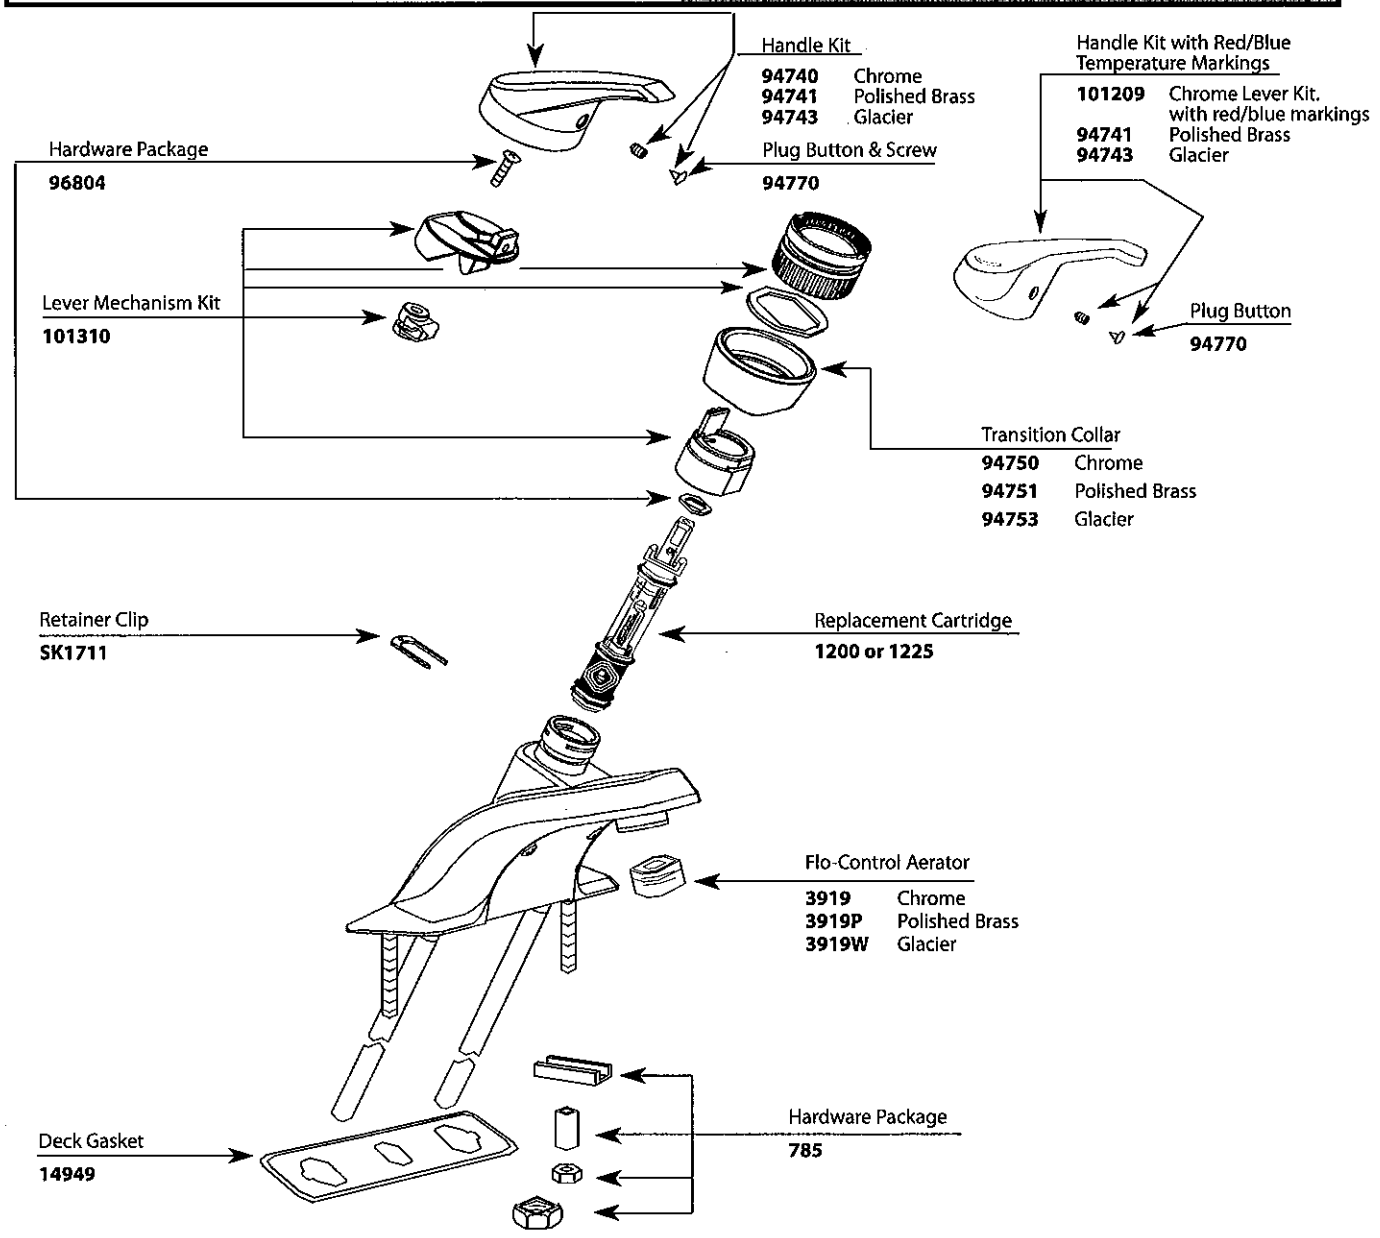

Buy it for looks. Buy it for life.®

Illustrated Parts

CHATEAU® Single-Handle Lavatory Faucet

MODEL	WASTE	FINISH	MODEL	WASTE	FINISH
L4621	Lav 1/2" connections	Chrome	L64624	Lav 16" supplies	Metallic
L4621CP	Lav 1/2" connections	Metallic	L64625	Lav 16" supplies	50/50
L4621P	Lav 1/2" connections	Metallic	L64625P	Lav 16" supplies	Metallic
L4625	Lav 16" supplies	Metallic	L64635	Lav 1/2" connections	Metallic
L4601	Lav 1/2" connections	None	DISCONTINUED SKUS		
L4605	Lav 1/2" connections	None	L64611	Lav 1/2" connections	Metallic
L4635	Lav 1/2" connections	None	L64612	Lav 1/2" connections	Metallic
L64600	Lav 16" supplies	None	L64613	Lav 16" supplies	None
L64601	Lav 1/2" connections	None	L64620	Lav 16" supplies	None
L64621	Lav 1/2" connections	50/50	L64601	Lav 1/2" connections	None
L64621P	Lav 1/2" connections	Metallic	L64621	Lav 1/2" connections	50/50
L64621W	Lav 1/2" connections	Metallic	L64622	Lav 1/2" connections	None
			L64629	Lav 1/2" connections	None