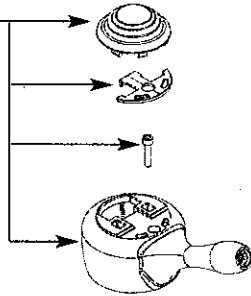

Buy it for looks. Buy it for life.®

Illustrated Parts

■ Order by Part Number

CASTLEBY™ Single-Handle Lavatory Faucet			
MODEL		WASTE	FINISH
L4612	1/2" connection	Metallic	Chrome
L4612CP	1/2" connection	Metallic	Chrome/Pol. Brass
L4612P	1/2" connection	Metallic	Polished Brass
L4612BN	1/2" connection	Metallic	Brushed Nickel
L4612ST	1/2" connection	Metallic	Satine/Pol. Brass
L64612	1/2" connection	Metallic	Chrome
L4606	1/2" connection	None	Chrome
L4606CP	1/2" connection	None	Chrome/Pol. Brass
L64606	1/2" connection	None	Chrome
L64613	16" supplies	50/50	Chrome
L64607	16" supplies	50/50	Chrome

Handle Kit

- 115064** Chrome
- 115064P** Pol. Brass
- 115064ST** Satine/
Pol. Brass
- 115064BN** Brushed
Nickel

Handle Accent

- 115066** Chrome
- 115066P** Pol. Brass
- 115066BN** Brushed Nickel

Handle Adapter & Ring Shield

- 115026** Chrome
- 115026P** Pol. Brass
- 115026BN** Brushed Nickel

Lever Mechanism Kit
101957

Handle Screw & Washer
96804

Collar

- 102566** Chrome
- 102566P** Pol. Brass
- 102566BN** Brushed Nickel

Lift Rod