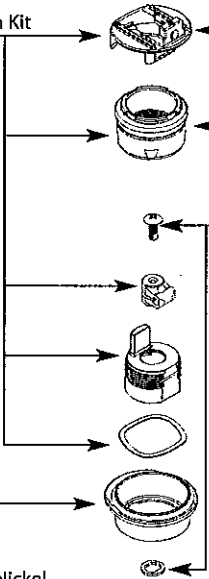

Buy it for looks. Buy it for life.®

Illustrated Parts

■ Order by Part Number

CASTLEBY™ Single-Handle Lavatory Faucet			
MODEL		WASTE	FINISH
L4612	1/2" connection	Metallic	Chrome
L4612CP	1/2" connection	Metallic	Chrome/Pol. Brass
L4612P	1/2" connection	Metallic	Polished Brass
L4612BN	1/2" connection	Metallic	Brushed Nickel
L4612ST	1/2" connection	Metallic	Satine/Pol. Brass
L64612	1/2" connection	Metallic	Chrome
L4606	1/2" connection	None	Chrome
L4606CP	1/2" connection	None	Chrome/Pol. Brass
L64606	1/2" connection	None	Chrome
L64613	16" supplies	50/50	Chrome
L64607	16" supplies	50/50	Chrome

Handle Kit

- 115064** Chrome
- 115064P** Pol. Brass
- 115064ST** Satine/
Pol. Brass
- 115064BN** Brushed
Nickel

Handle Accent

- 115066** Chrome
- 115066P** Pol. Brass
- 115066BN** Brushed Nickel

Handle Adapter & Ring Shield

- 115026** Chrome
- 115026P** Pol. Brass
- 115026BN** Brushed Nickel

Lever Mechanism Kit
101957

Handle Screw & Washer
96804

Collar

- 102566** Chrome
- 102566P** Pol. Brass
- 102566BN** Brushed Nickel

Lift Rod

- 115020** Chrome
- 115020P** Pol. Brass
- 115020BN** Brushed Nickel

Retainer Clip

SK1711

Replacement Cartridge

1225

Aerator Kit

- 3919** Chrome
- 3919P** Pol. Brass
- 3919BN** Brushed Nickel

Hardware Package