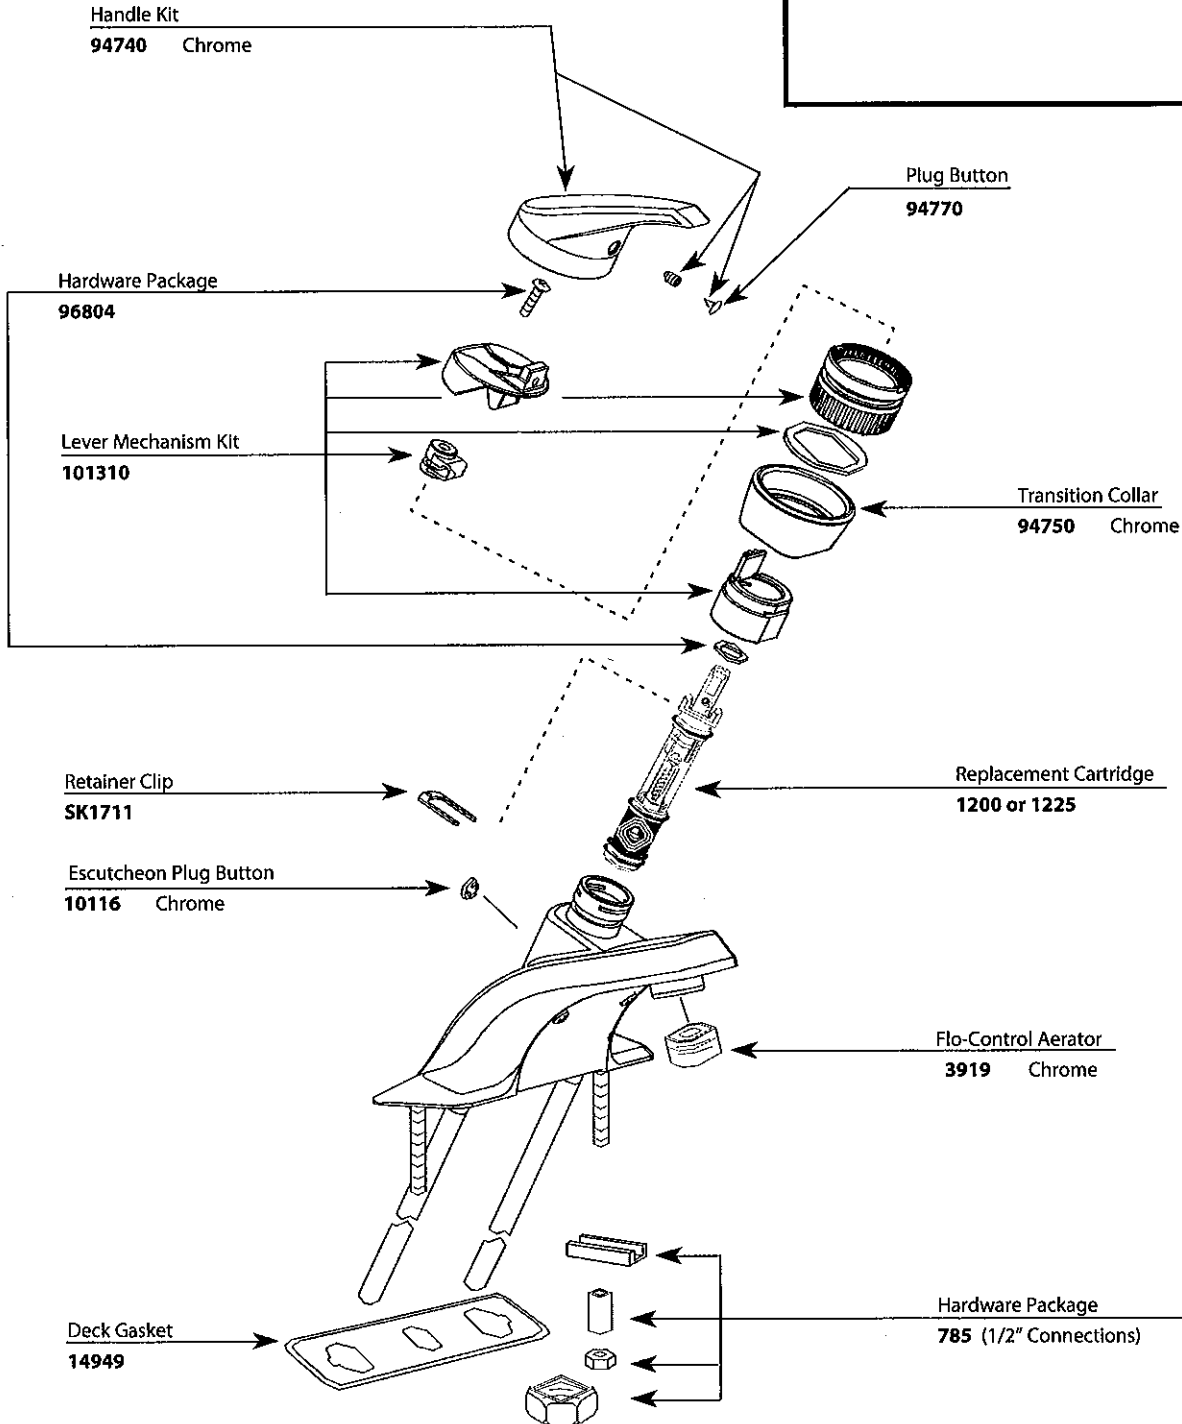

# Illustrated Parts

■ Order by Part Number

CHATEAU®		
Single-Handle Lavatory Faucet		
MODEL	HANDLE	FINISH
L4601	Lever	Chrome

TO ORDER PARTS CALL: 1-800-BUY-MOEN  
www.moen.com