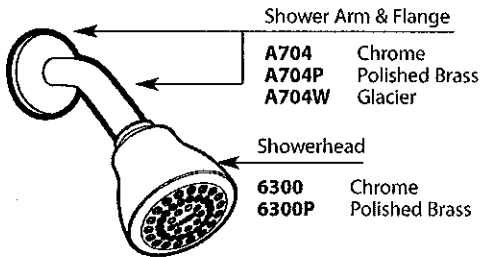

Buy it for looks. Buy it for life.®

■ Order by Part Number

There is more than 1 version of this model.
Page down to identify the version you have.

NOTE:
Deep dish escutcheon
462 Chrome

LEGEND® MOENTROL®		
Valve Trim	Shower Only	Tub & Shower
MODEL FINISH	MODEL FINISH	MODEL FINISH
TL170 Chrome	L3175 Chrome	L3189 Chrome
L3170 Chrome		TL172 Chrome
DISCONTINUED SKUs		
TL170C Chrome/Polished Brass	TL171C Chrome/Polished Brass	TL172C Chrome/Polished Brass
TL170S Polished Brass	TL171S Chrome/Polished Brass	TL172P Polished Brass
TL170W Glacier	TL171P Polished Brass	TL172W Glacier
TL170C Chrome	TL171W Glacier	TL172S Chrome
TL170S Chrome	TL171S Polished Brass	TL172P Polished Brass
TL170P Polished Brass	TL171W Glacier	TL172W Glacier