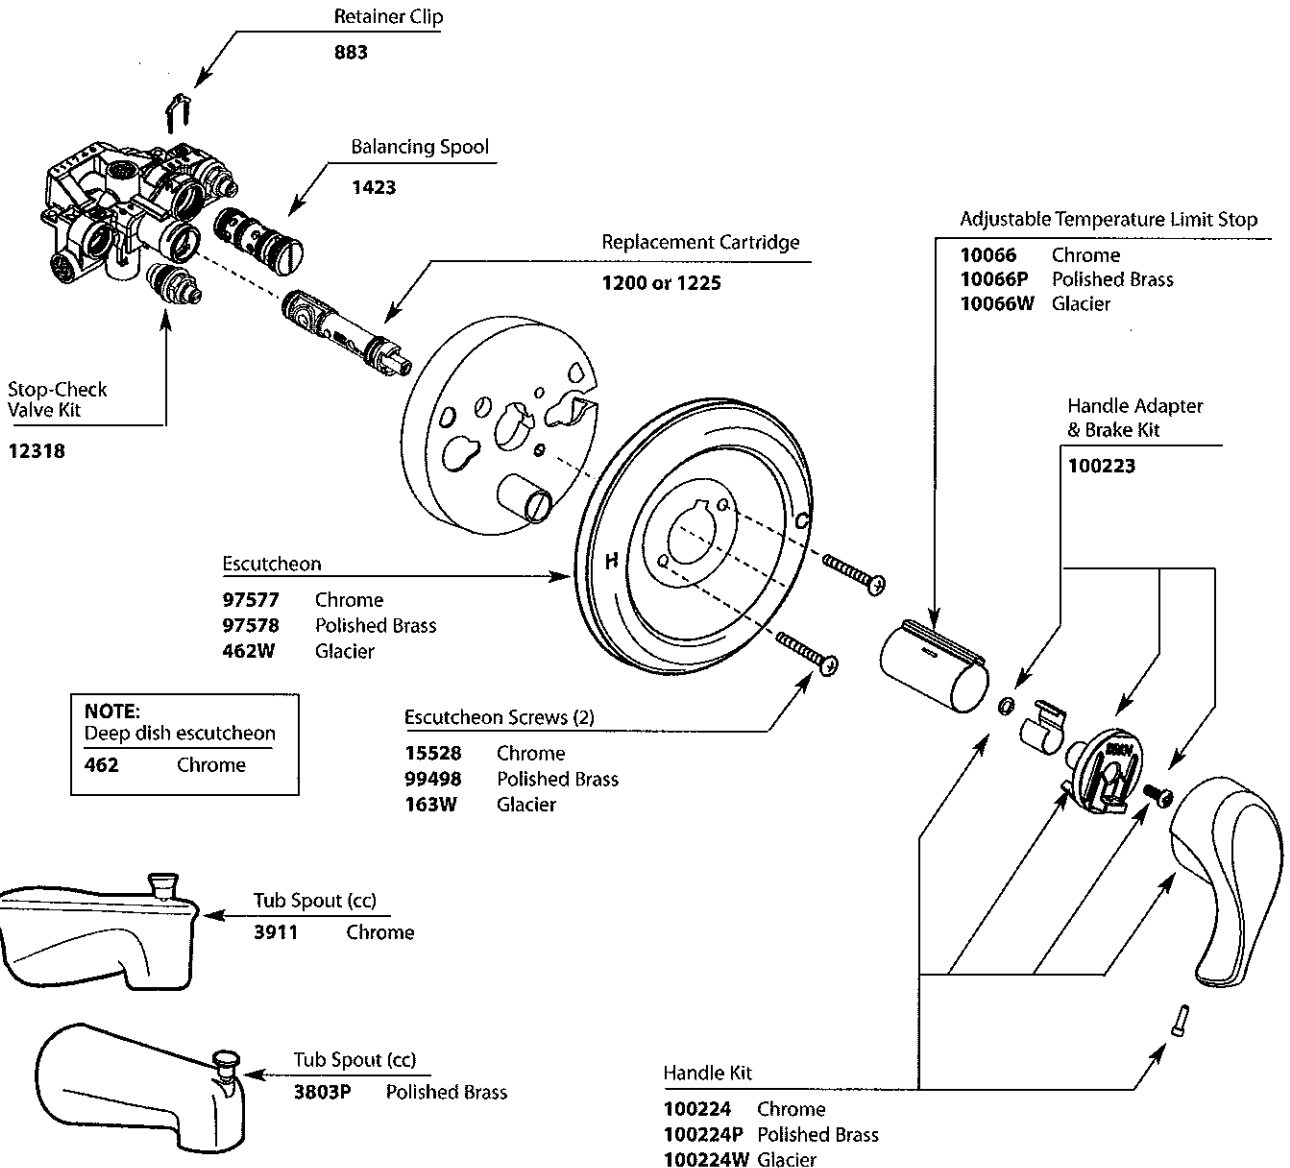

Buy it for looks. Buy it for life.®

■ Order by Part Number

There is more than 1 version of this model.
Page down to identify the version you have.

NOTE:
Deep dish escutcheon
462 Chrome

LEGEND® MOENTROL®		
Valve Trim	Shower Only	Tub & Shower
MODEL FINISH	MODEL FINISH	MODEL FINISH
TL170 Chrome	L3175 Chrome	L3189 Chrome
L3170 Chrome		TL172 Chrome
DISCONTINUED SKUs		
TL170C Chrome/Polished Brass	TL171C Chrome/Polished Brass	TL172C Chrome/Polished Brass
TL170S Polished Brass	TL171S Chrome/Polished Brass	TL172P Polished Brass
TL170W Glacier	TL171P Polished Brass	TL172W Glacier
TL170C Chrome	TL171W Glacier	TL172S Chrome
TL170S Chrome	TL171S Polished Brass	TL172P Polished Brass
TL170P Polished Brass	TL171W Glacier	TL172W Glacier