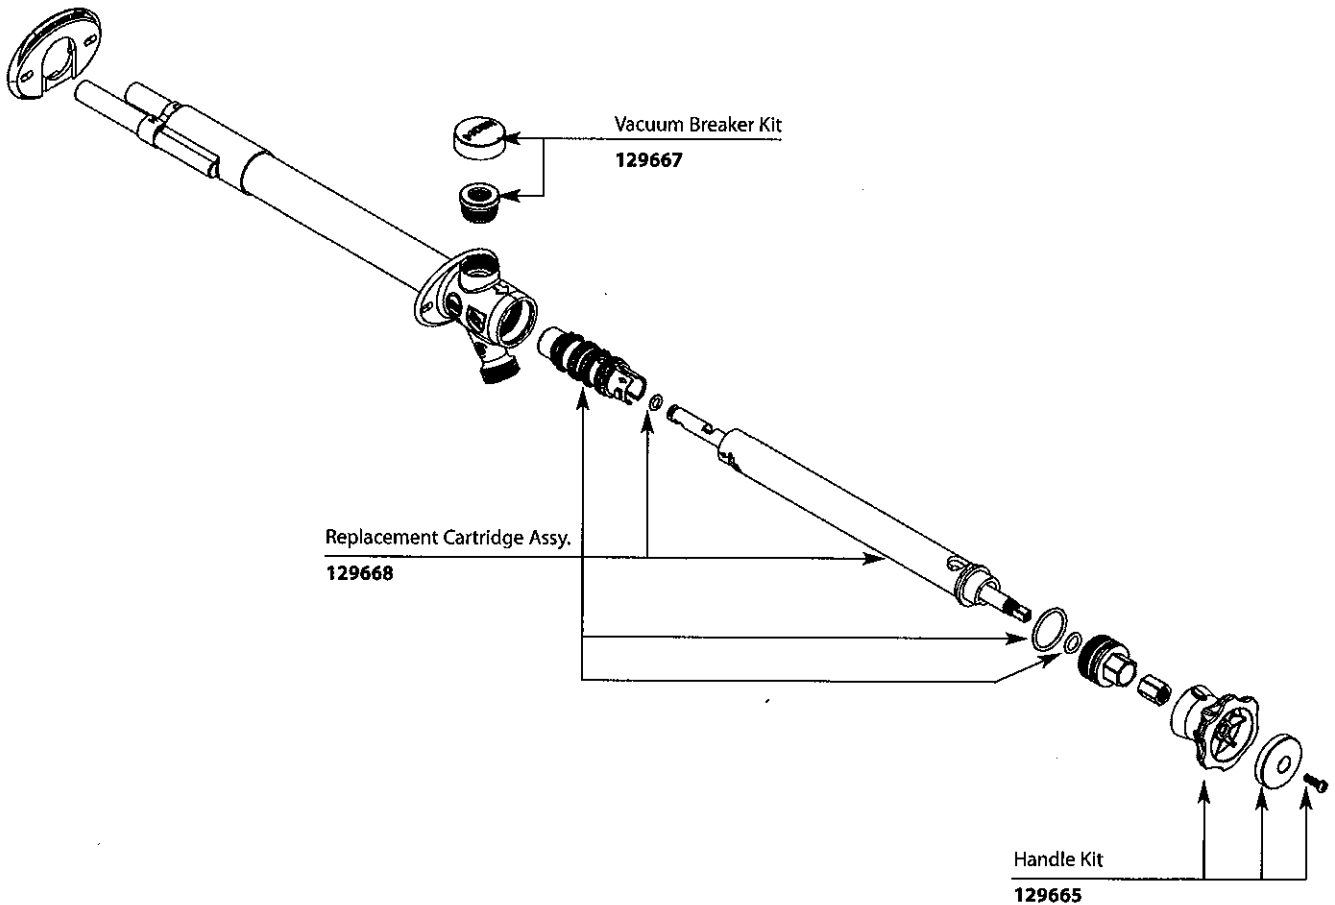

Buy it for looks. Buy it for life.®

■ Order by Part Number

Illustrated Parts

Single Handle Hot & Cold Sillcock	
MODEL	FINISH
HC200508	8" Chrome
HC200512	12" Chrome

TO ORDER PARTS CALL: 1-800-BUY-MOEN
www.moen.com