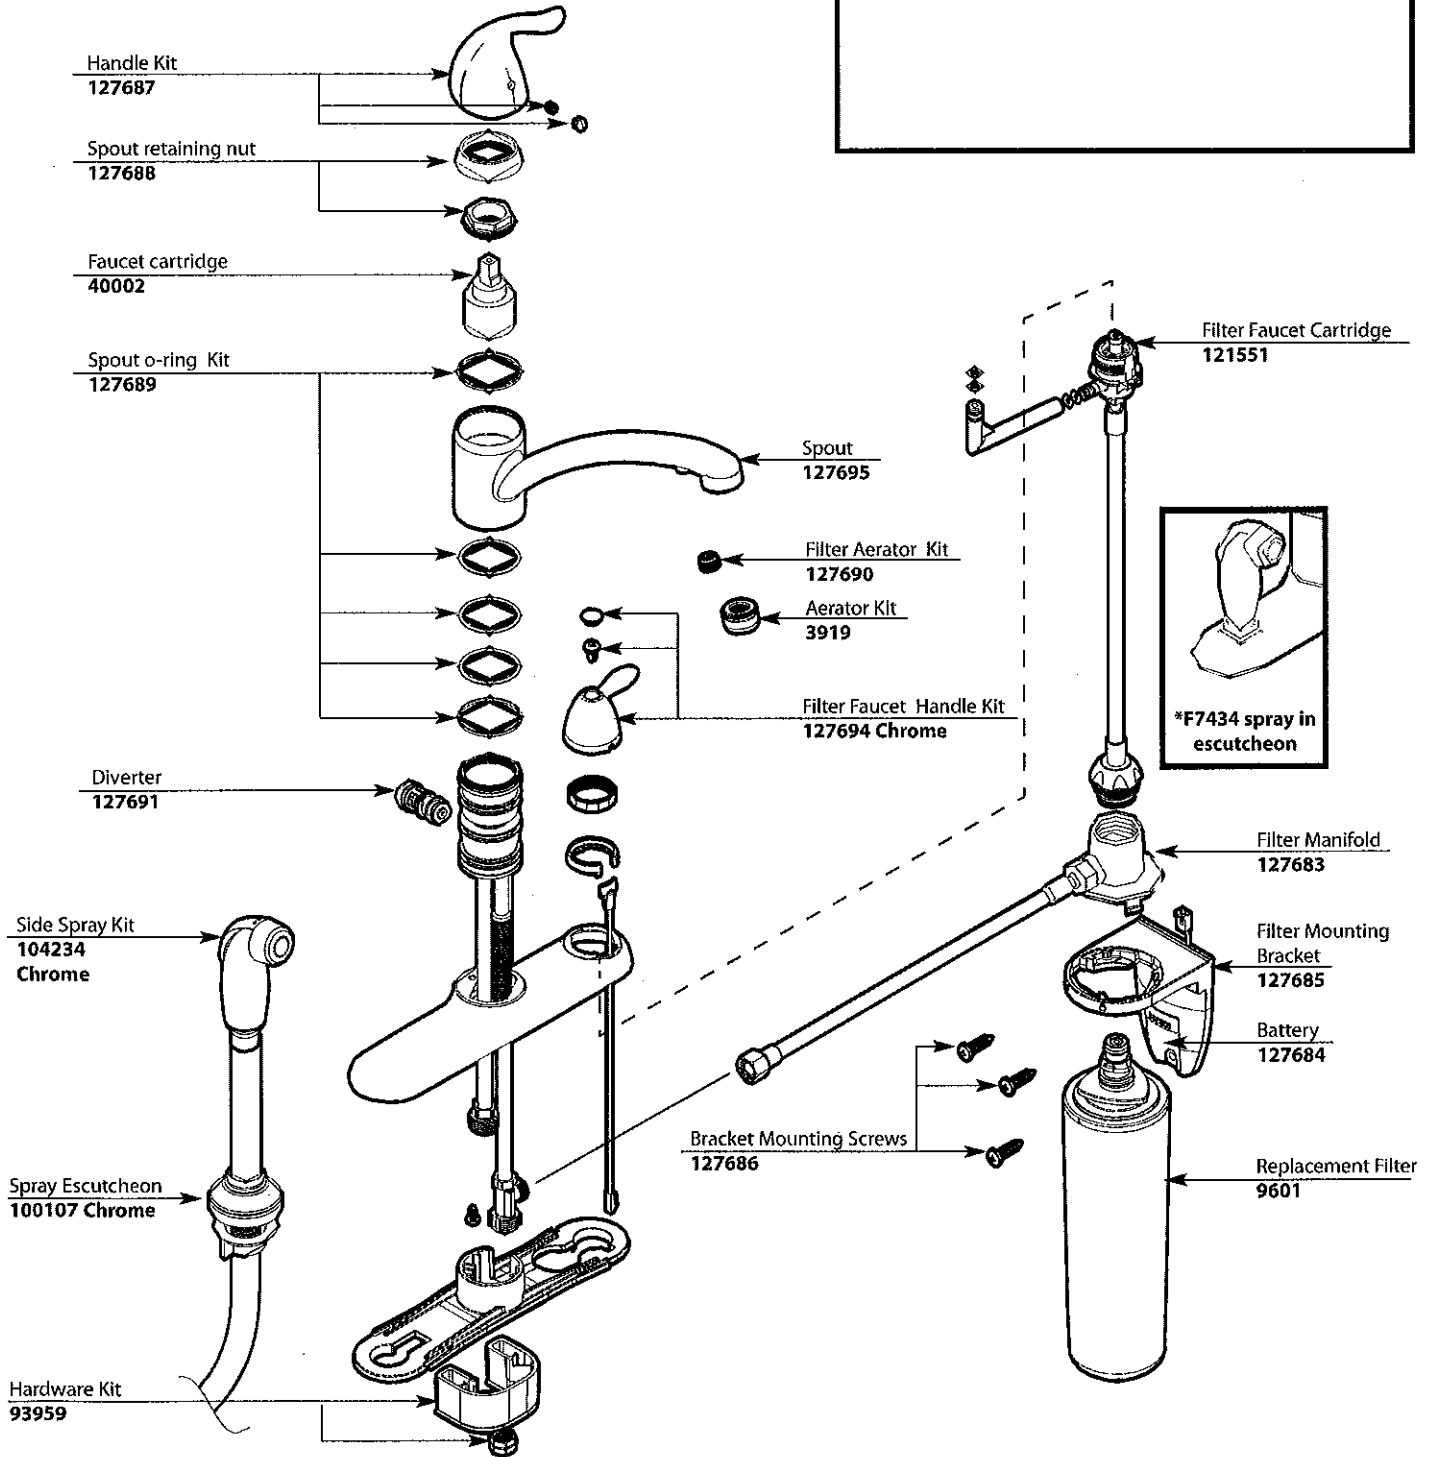

Buy it for looks. Buy it for life.®

■ Order by Part Number

# Illustrated Parts

## CHATEAU® with ChoiceFlo Filtration™ Under Sink Water Filtration System

MODEL	HANDLE	FINISH
F7425	Lever	Chrome
*no sidespray		
F7430	Lever	Chrome
F7434	Lever	Chrome
*spray in escutcheon		

TO ORDER PARTS: 1-800-BUY-MOEN  
www.moen.com