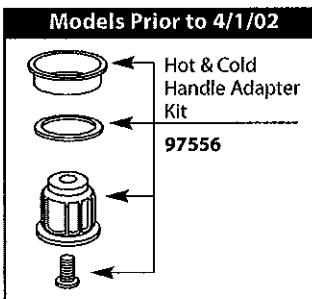

Replacement Cartridge  
1224

\* Hub & Elbow Assembly  
(Includes cartridge nut & escutcheon nut)

100553 Hot  
100552 Cold

\* Aerator Kit

100112 Chrome

Deck Gasket Kit  
97564

Hardware Package  
13678

\* Pop-Up Plug & O-Ring  
103459

O-Ring  
103460

\* Drain Seat  
103458

■ Order by Part Number

\* See Chart on Next Page for Other Available Finishes

TO ORDER PARTS CALL: 1-800-BUY-MOEN

www.moen.com