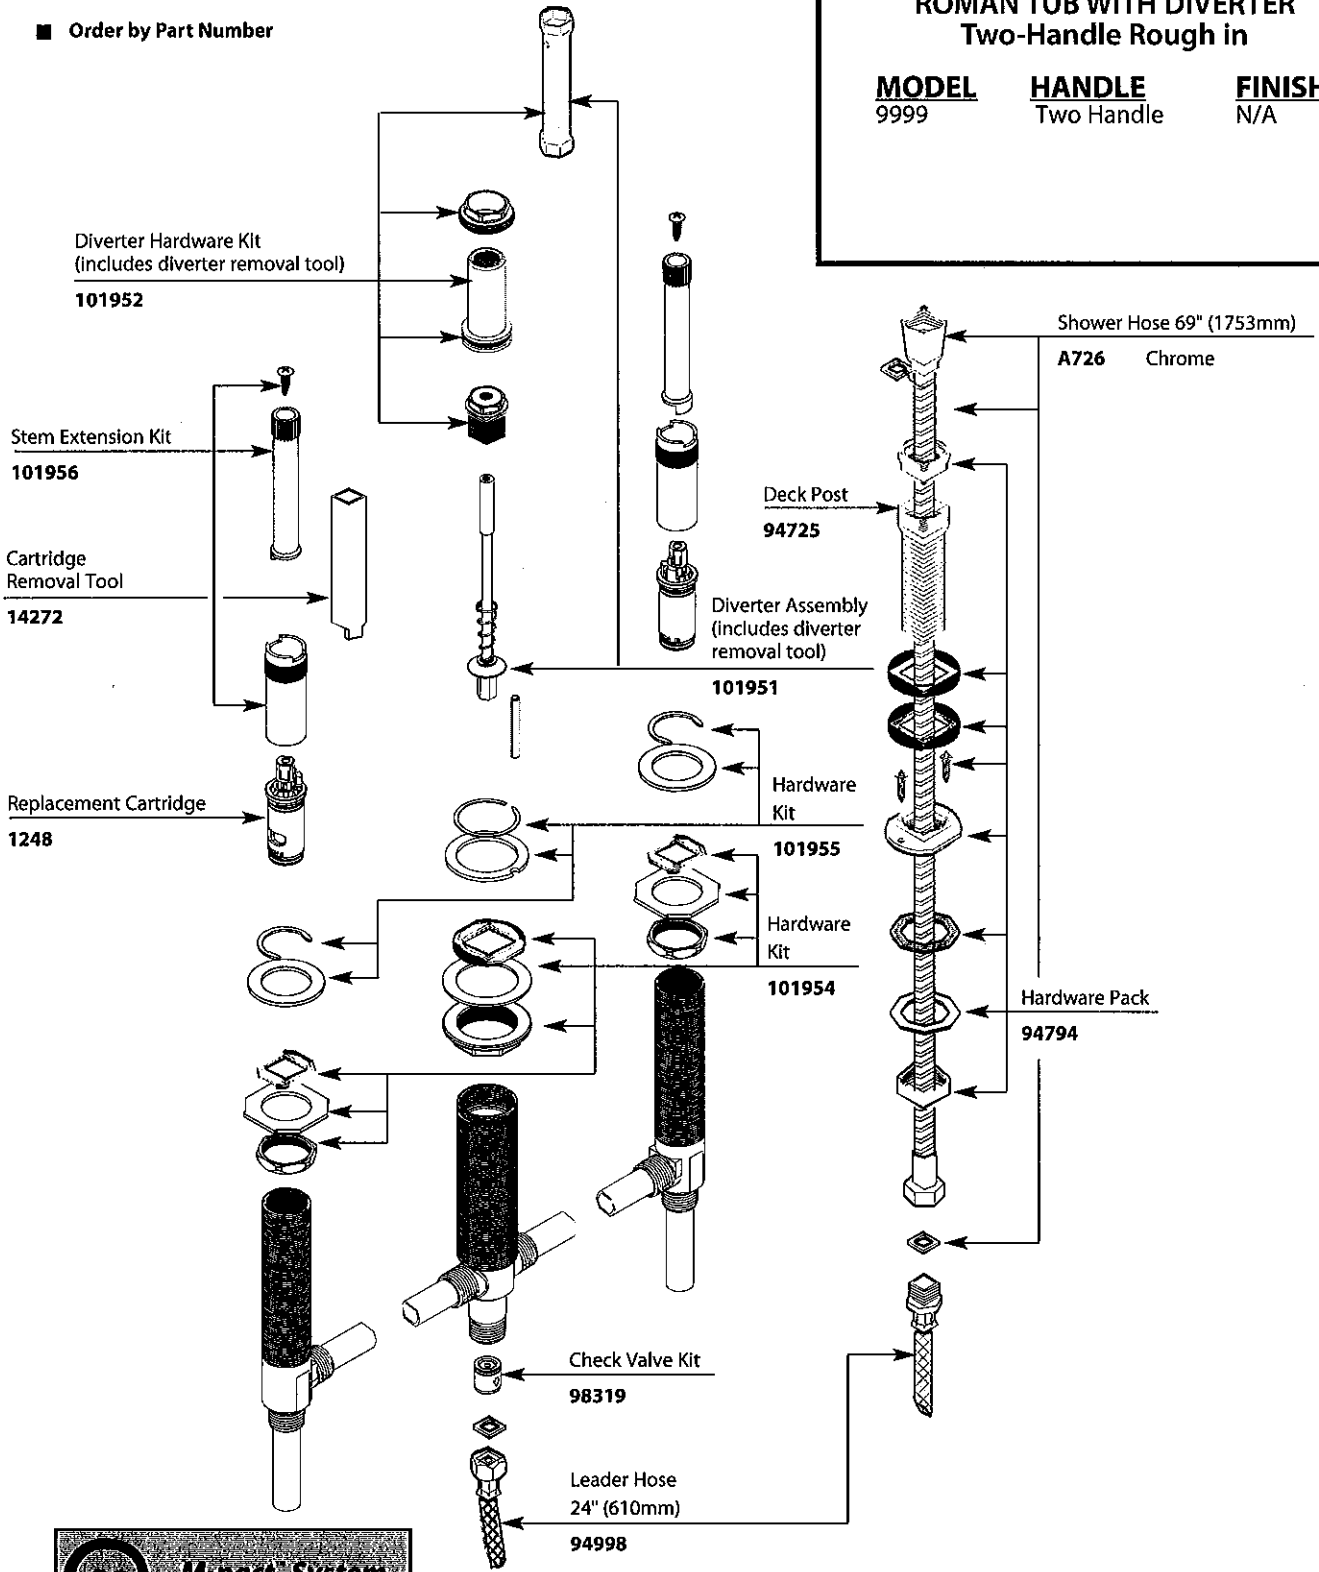

Buy it for looks. Buy it for life.®

Illustrated Parts

■ Order by Part Number

ROMAN TUB WITH DIVERTER
Two-Handle Rough in

<u>MODEL</u>	<u>HANDLE</u>	<u>FINISH</u>
9999	Two Handle	N/A

TO ORDER PARTS CALL: 1-800-BUY-MOEN
www.moen.com