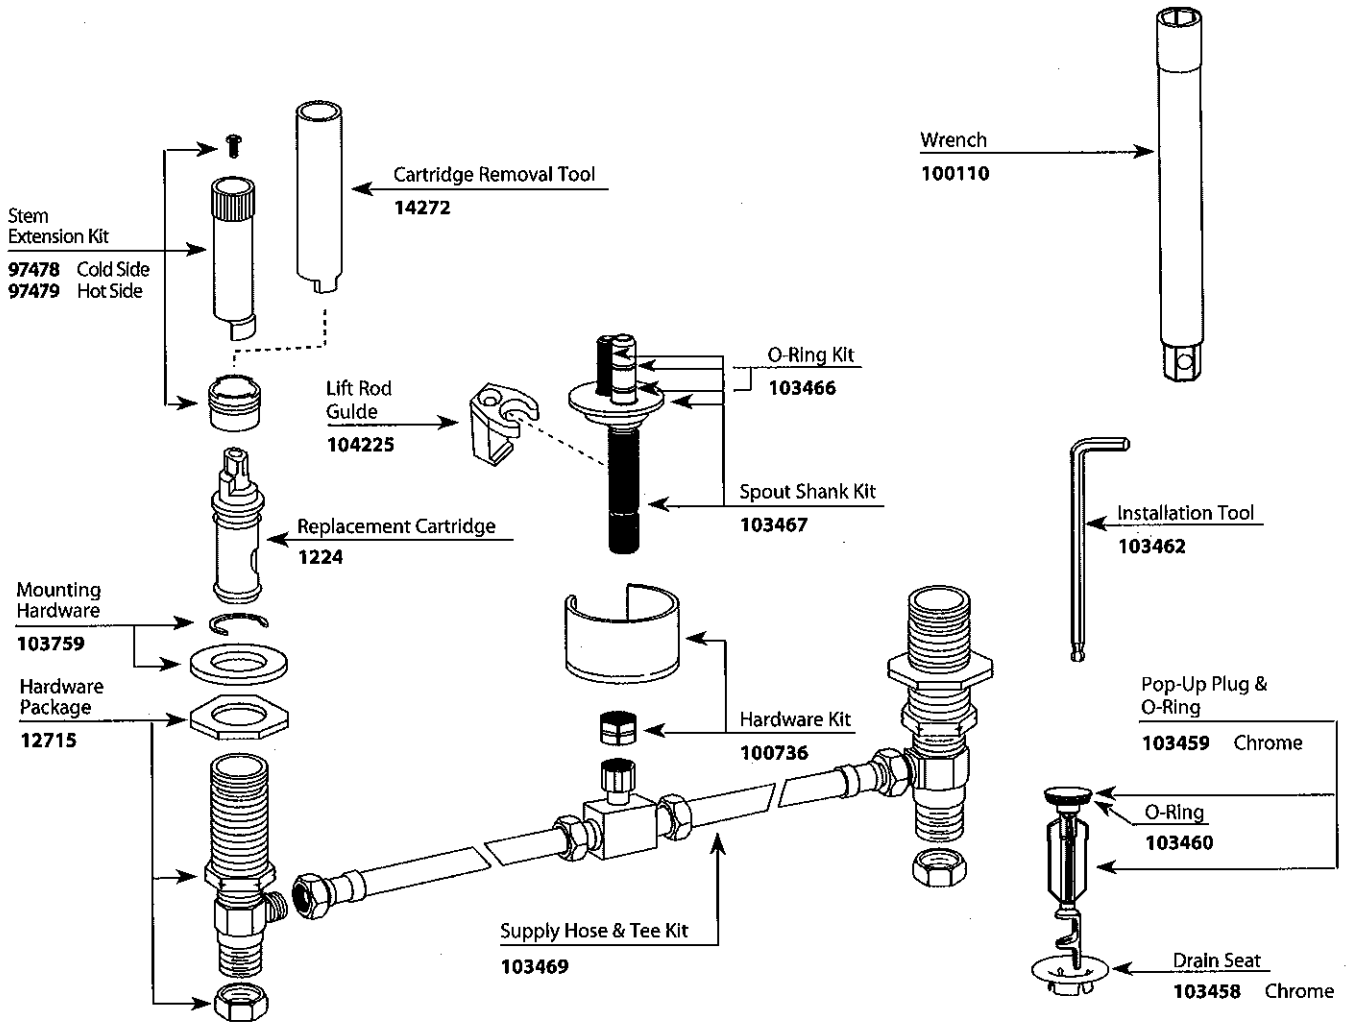

# Illustrated Parts

■ Order by Part Number

<b>M-PACT VALVE</b>	
<b>Widespread Lavatory Rough-in Valve</b>	
<u>MODEL</u>	<u>PACK TYPE</u>
9000	Single
69000	Bulk (6 per carton)

TO ORDER PARTS CALL: 1-800-BUY-MOEN  
www.moen.com