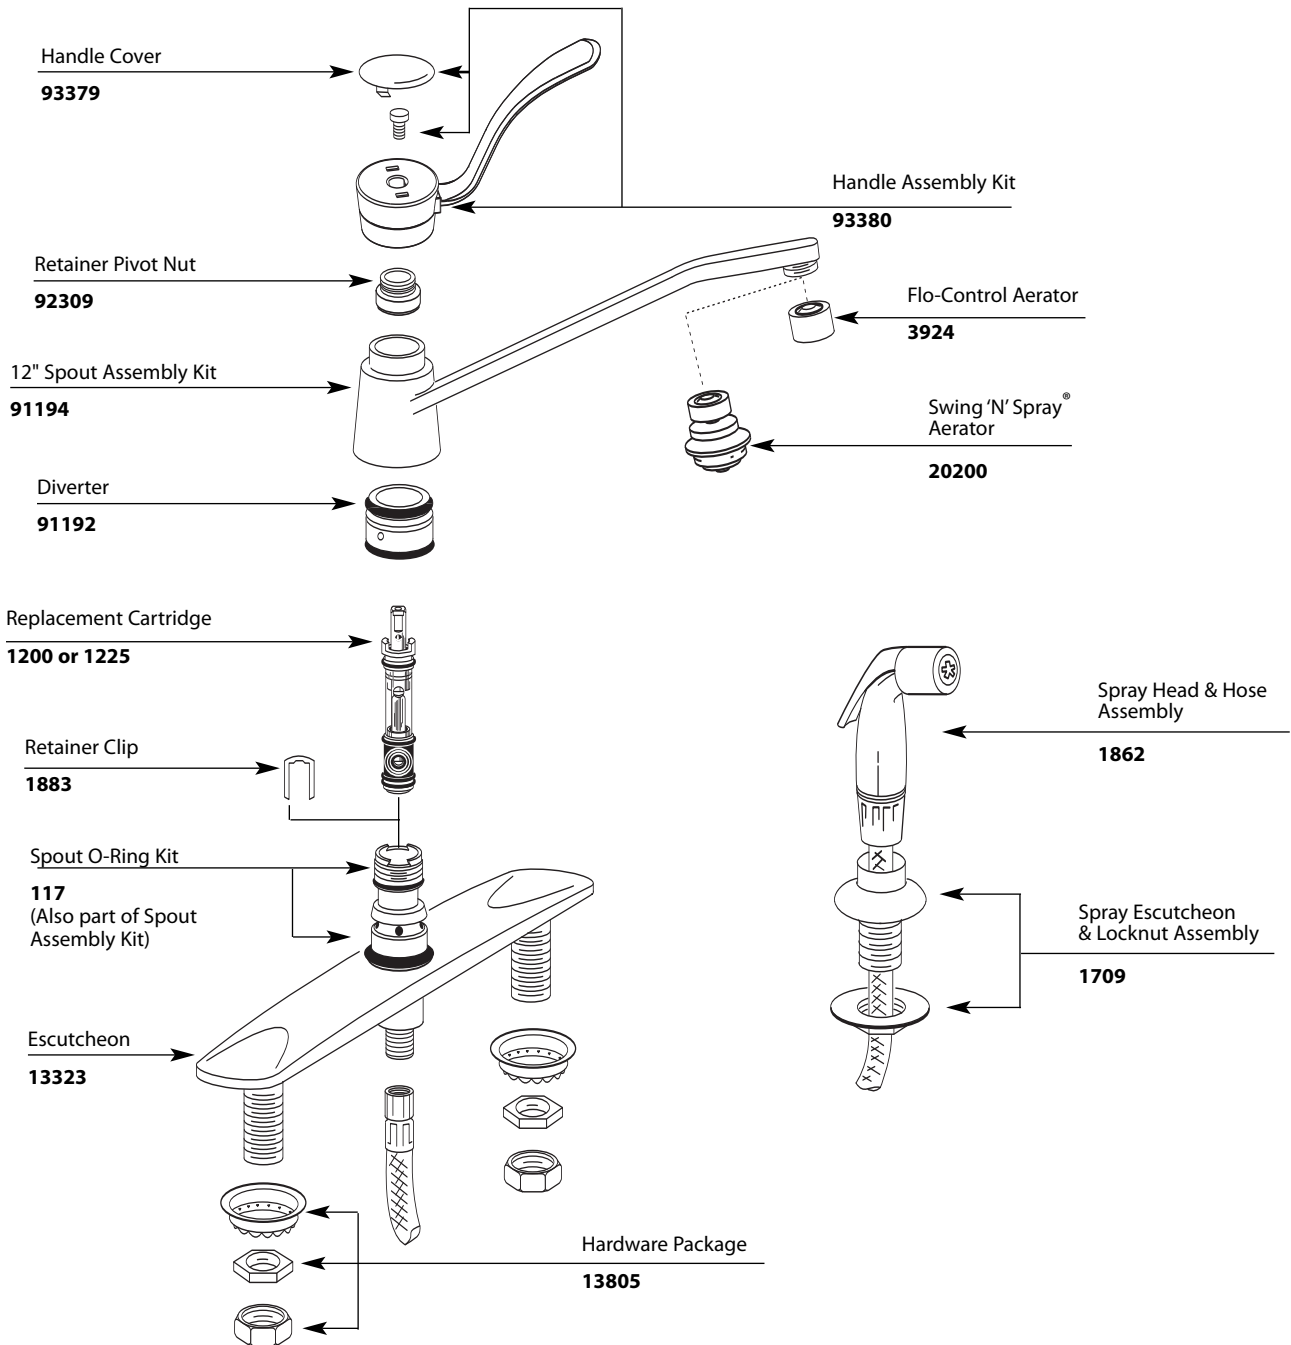

■ Order by Part Number

*There is more than 1 version of this model.  
Page down to identify the version you have.*

Single-Handle Kitchen Faucet w/Hose & Spray		
MODEL	HANDLE	FINISH
8720	Lever	Chrome

■ Order by Part Number

# Illustrated Parts

## Single-Handle Kitchen Faucet w/Hose & Spray

<u>MODEL</u>	<u>HANDLE</u>	<u>FINISH</u>
8722	Lever	Chrome

**TO ORDER PARTS CALL: 1-800-BUY-MOEN**  
**www.moen.com**