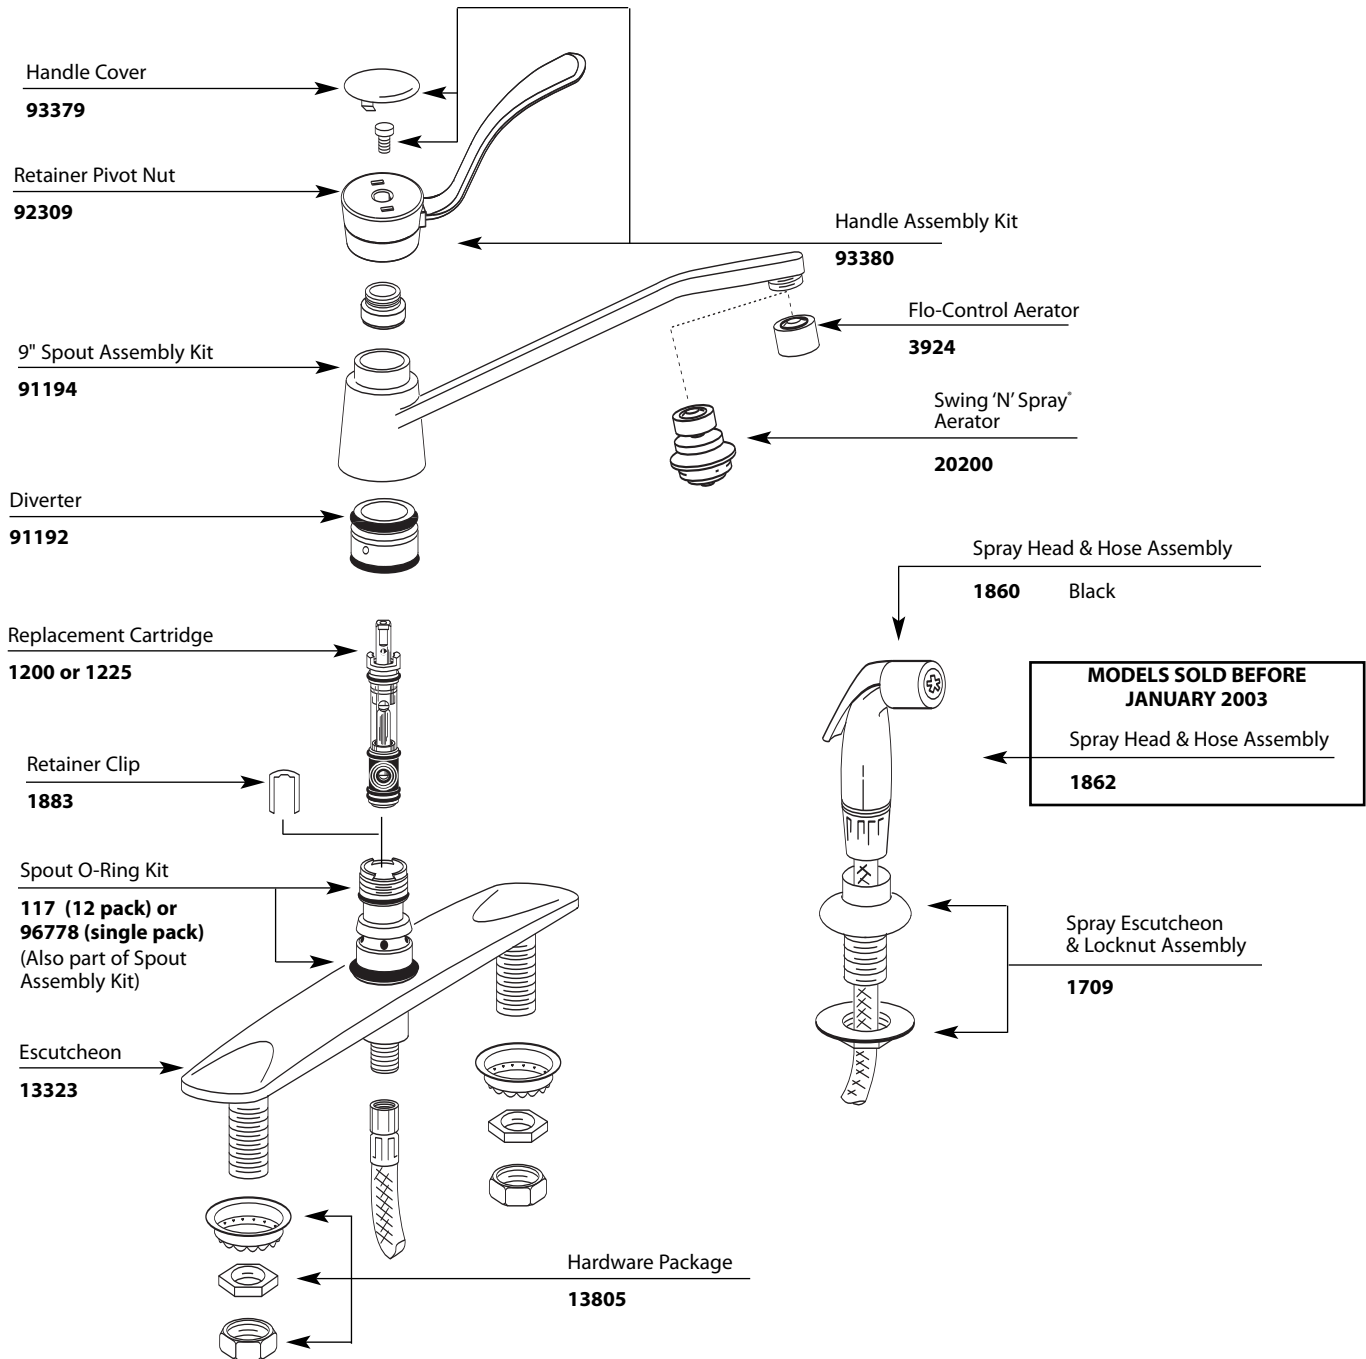

■ Order by Part Number

*There is more than 1 version of this model.  
Page down to identify the version you have.*

Single-Handle Kitchen Faucet w/Hose & Spray		
MODEL	HANDLE	FINISH
8720	Lever	Chrome

■ Order by Part Number

# Illustrated Parts

## Single-Handle Kitchen Faucet w/Hose & Spray

<u>MODEL</u>	<u>HANDLE</u>	<u>FINISH</u>
8722	Lever	Chrome

**TO ORDER PARTS CALL: 1-800-BUY-MOEN**  
**www.moen.com**