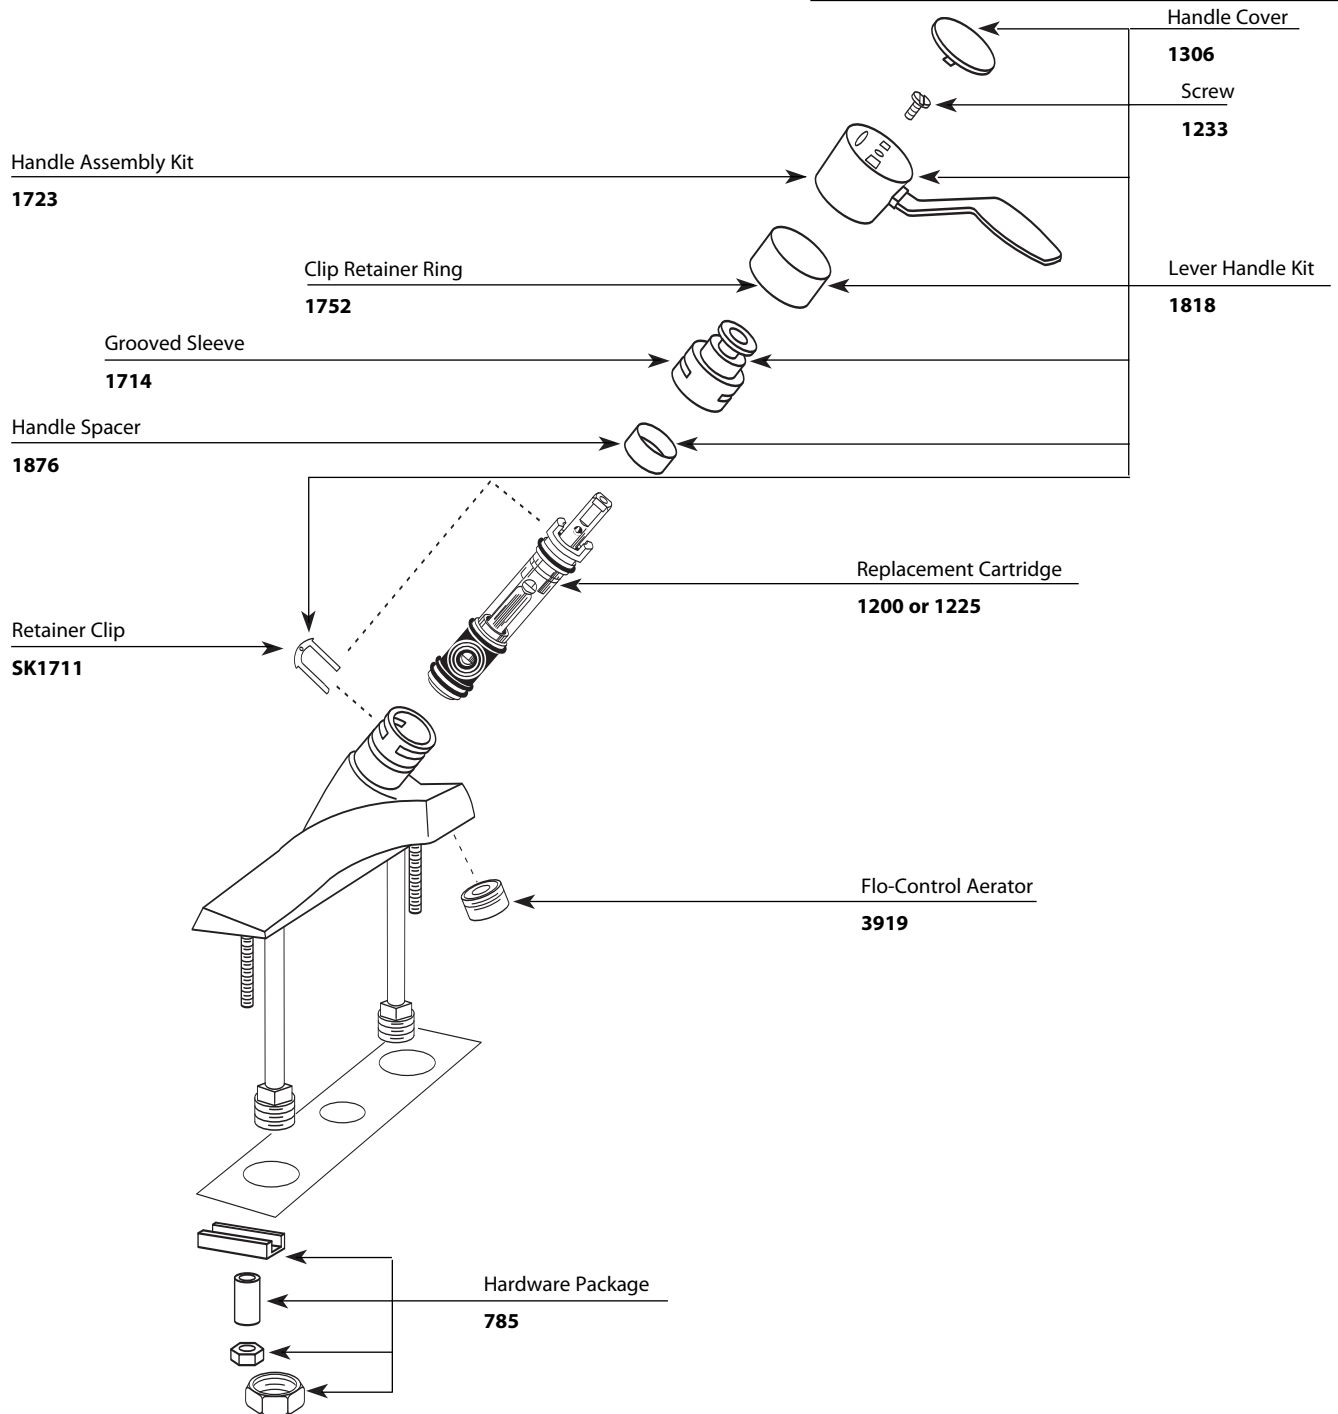

Buy it for looks. Buy it for life.®

■ Order by Part Number

# Illustrated Parts

LEGEND®		
Single-Handle Lavatory Faucet		
MODEL	HANDLE	FINISH
4400	Lever	Chrome

TO ORDER PARTS CALL: 1-800-BUY-MOEN

www.moen.com