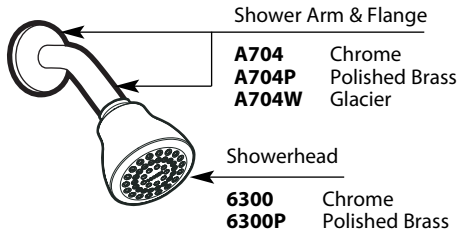

Buy it for looks. Buy it for life.®

■ Order by Part Number

Illustrated Parts

MOENTROL® Single-Handle Tub/Shower Valve Only								
Valve Trim			Shower Only			Tub & Shower		
MODEL	FINISH		MODEL	FINISH		MODEL	FINISH	
3170	Chrome		3175	Chrome		3189	Chrome	
3150	Chrome							
DISCONTINUED SKUS								
3170A	Antique Brass		3175P	Polished Brass		3189P	Polished Brass	
3170P	Polished Brass		3175S	Sand		3189W	Glacier	
3150P	Polished Brass		3175W	Glacier		3189S	Sand	
3142	Chrome		3155P	Polished Brass		3169P	Polished Brass	
8350	Chrome					3143	Chrome	
8351	Chrome					3144	Chrome	
						3147	Chrome	