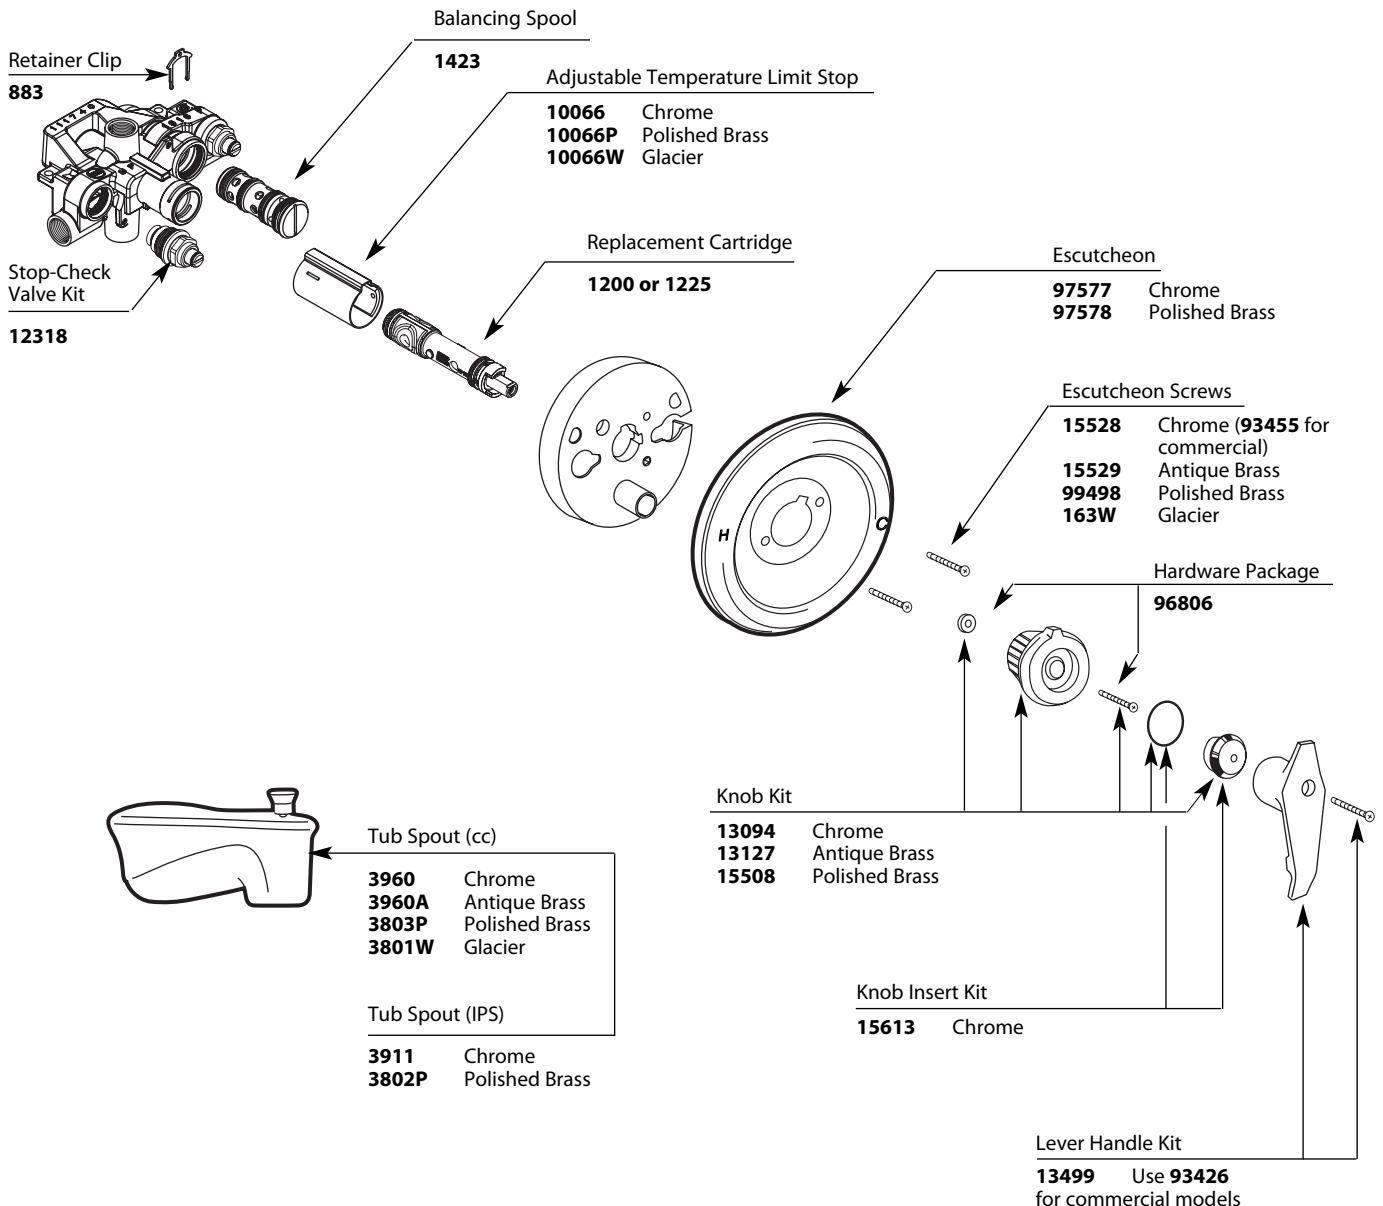

Buy it for looks. Buy it for life.®

■ Order by Part Number

Illustrated Parts

MOENTROL® Single-Handle Tub/Shower Valve Only								
Valve Trim			Shower Only			Tub & Shower		
MODEL	FINISH		MODEL	FINISH		MODEL	FINISH	
3170	Chrome		3175	Chrome		3189	Chrome	
3150	Chrome							
DISCONTINUED SKUS								
3170A	Antique Brass		3175P	Polished Brass		3189P	Polished Brass	
3170P	Polished Brass		3175S	Sand		3189W	Glacier	
3150P	Polished Brass		3175W	Glacier		3189S	Sand	
3142	Chrome		3155P	Polished Brass		3169P	Polished Brass	
8350	Chrome					3143	Chrome	
8351	Chrome					3144	Chrome	
						3147	Chrome	