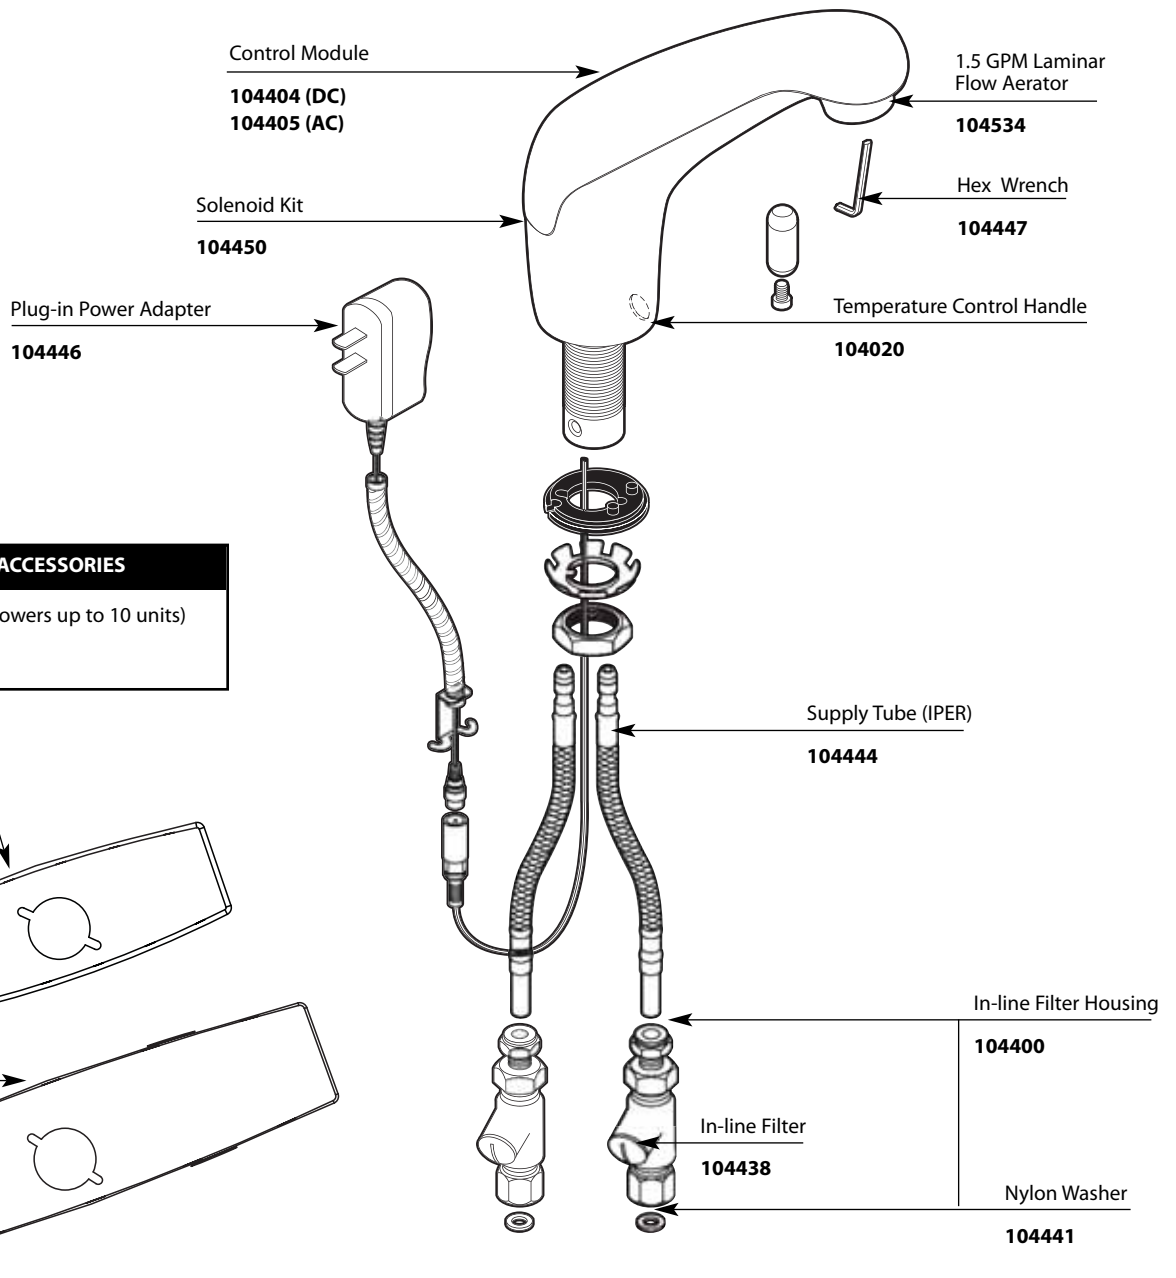

■ Order by Part Number

| Battery Powered Mixing Faucet | | |
|-------------------------------|---------------|--------|
| MODEL | | FINISH |
| 8307 (DC) | | Chrome |
| 8308 (AC) | | Chrome |
| Options | | |
| 104428 | 4" Deck Plate | Chrome |
| 104448 | 8" Deck Plate | Chrome |

OPTIONAL ACCESSORIES

Multi-Unit Adapter (powers up to 10 units)
104408