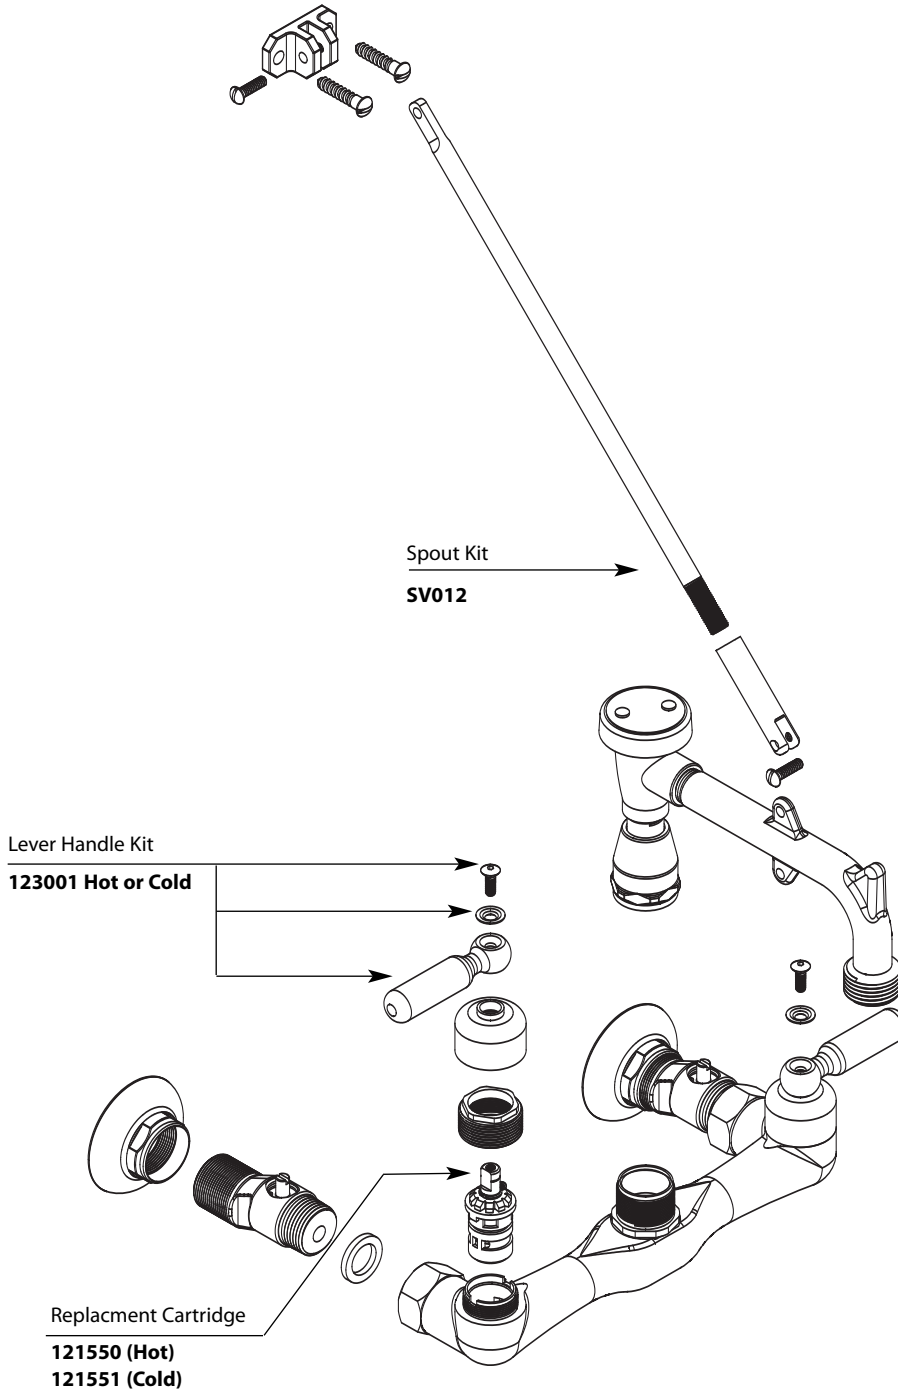

■ Order by Part Number

*There is more than 1 version of this model.
Page down to identify the version you have.*

Two-Handle Wall Mount Faucet		
<u>MODEL</u>	<u>HANDLE</u>	<u>FINISH</u>
8124	Lever	Chrome

■ Order by Part Number

Illustrated Parts

Two-Handle Wall Mount Faucet		
<u>MODEL</u>	<u>HANDLE</u>	<u>FINISH</u>
8124	Cross	Chrome