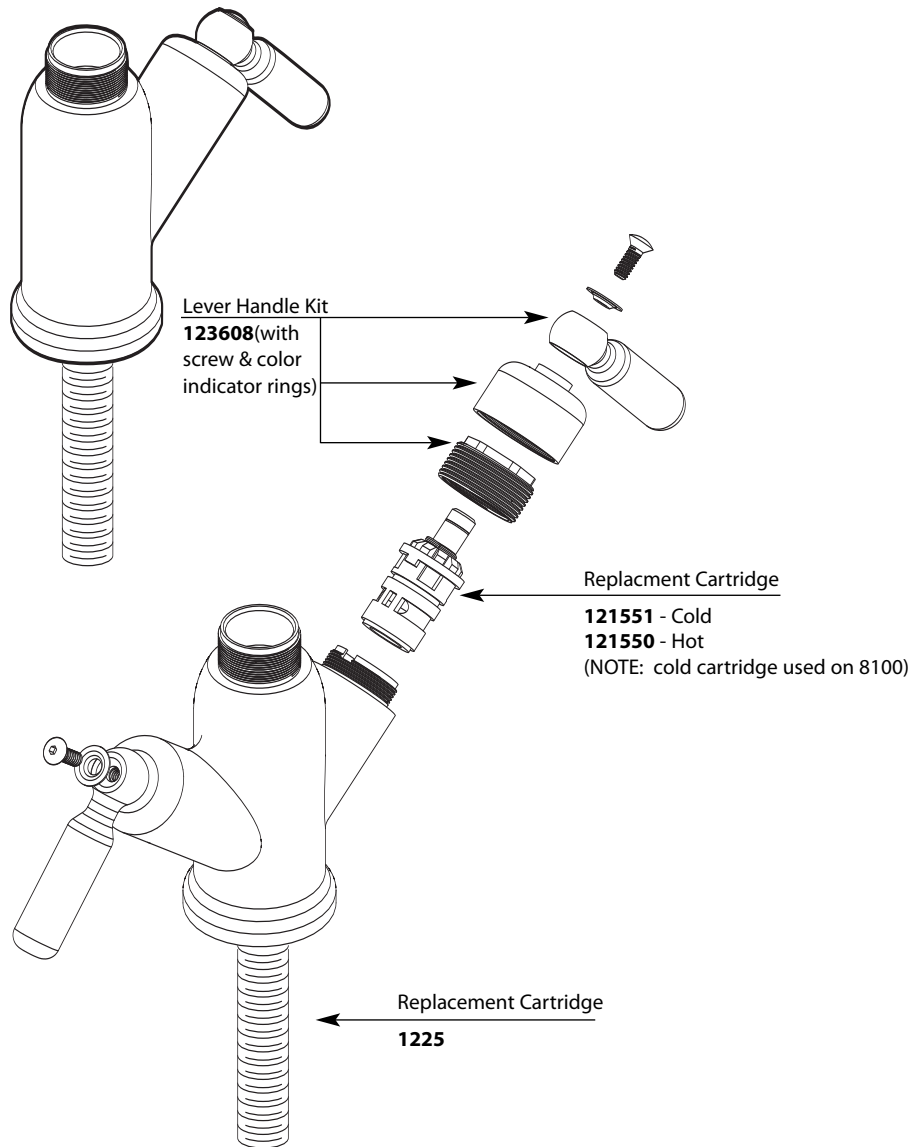

■ Order by Part Number

*There is more than 1 version of this model.
 Page down to identify the version you have.*

Single and Two-Handle Laboratory Faucet		
<u>MODEL</u>	<u>HANDLE</u>	<u>FINISH</u>
8100	Single Handle	Chrome
8110	Two Handle	Chrome

■ Order by Part Number

Illustrated Parts

Single and Two-Handle Bar Faucet		
<u>MODEL</u>	<u>HANDLE</u>	<u>FINISH</u>
8100	Single Cross	Chrome
8110	Dual Cross	Chrome

MODEL 8100

MODEL 8110