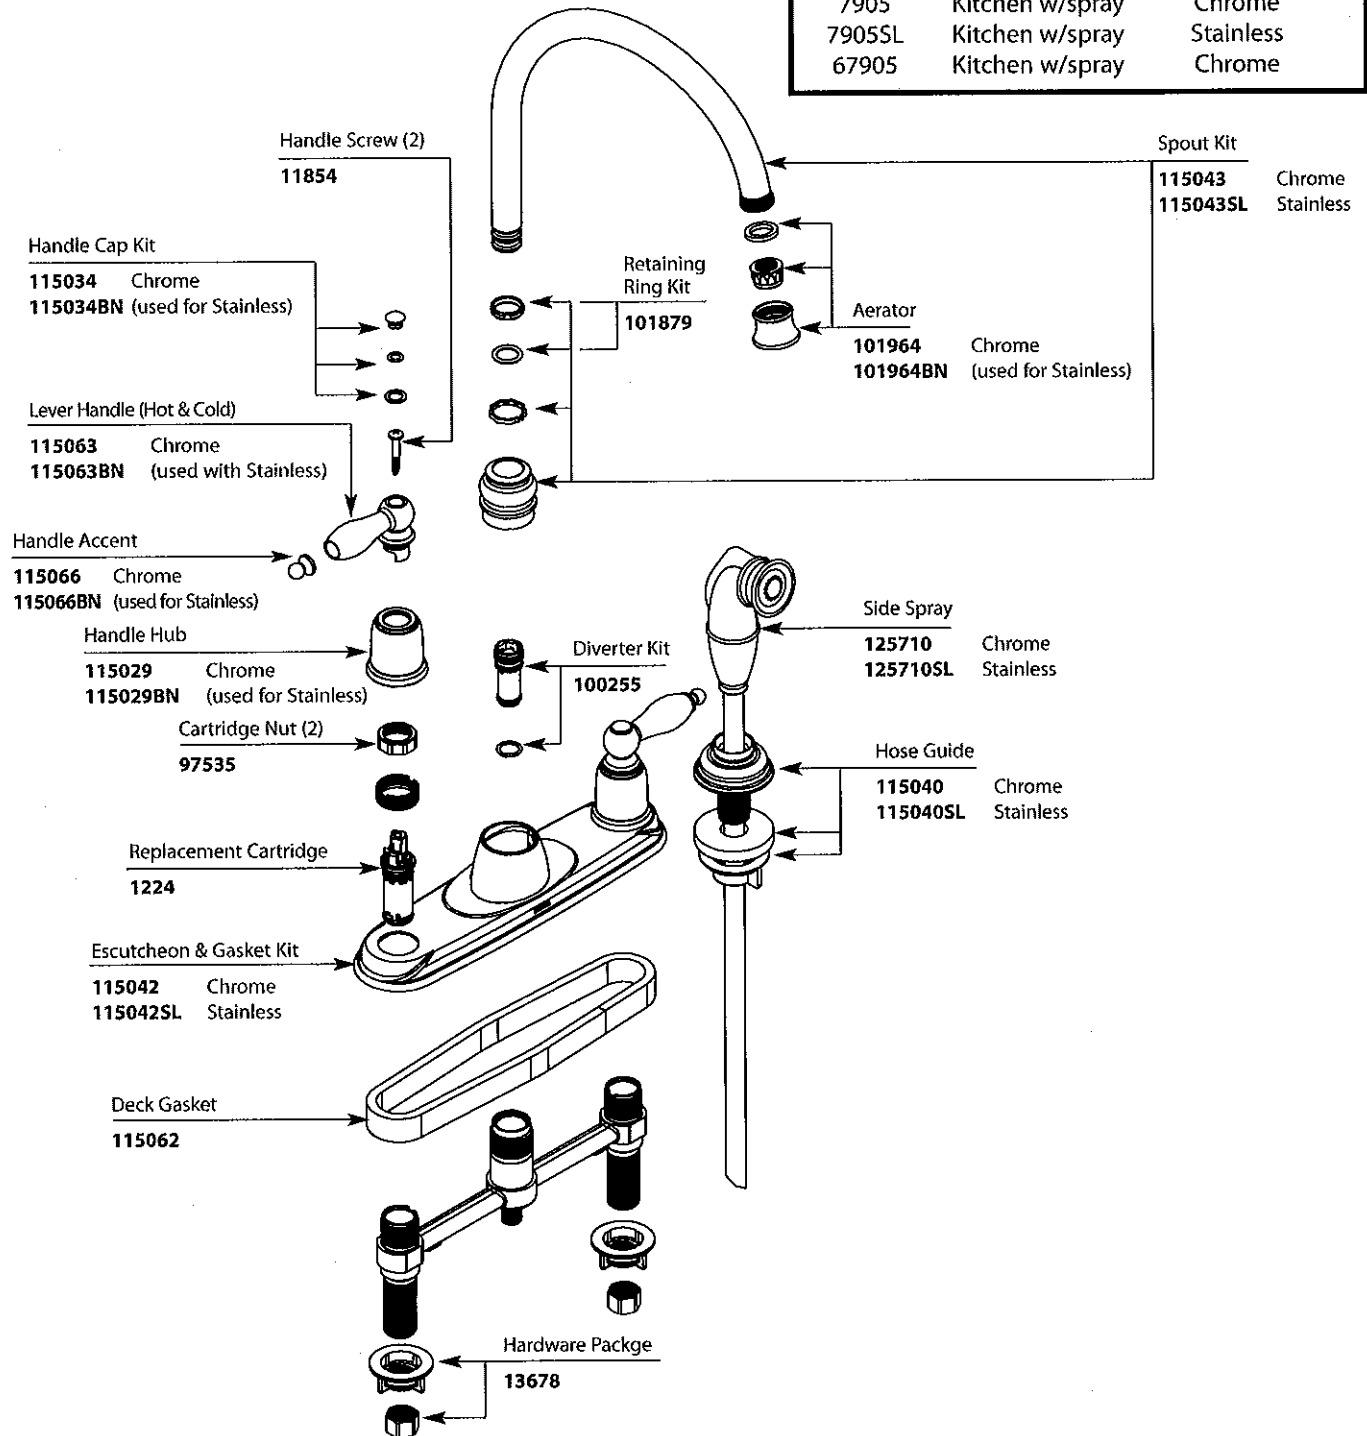

Buy it for looks. Buy it for life.®

■ Order by Part Number

Illustrated Parts

CASTLEBY™		
Two-Handle Lever Style Faucet		
MODEL	TYPE	FINISH
7902	Kitchen w/o spray	Chrome
7902SL	Kitchen w/o spray	Stainless
7905	Kitchen w/spray	Chrome
7905SL	Kitchen w/spray	Stainless
67905	Kitchen w/spray	Chrome