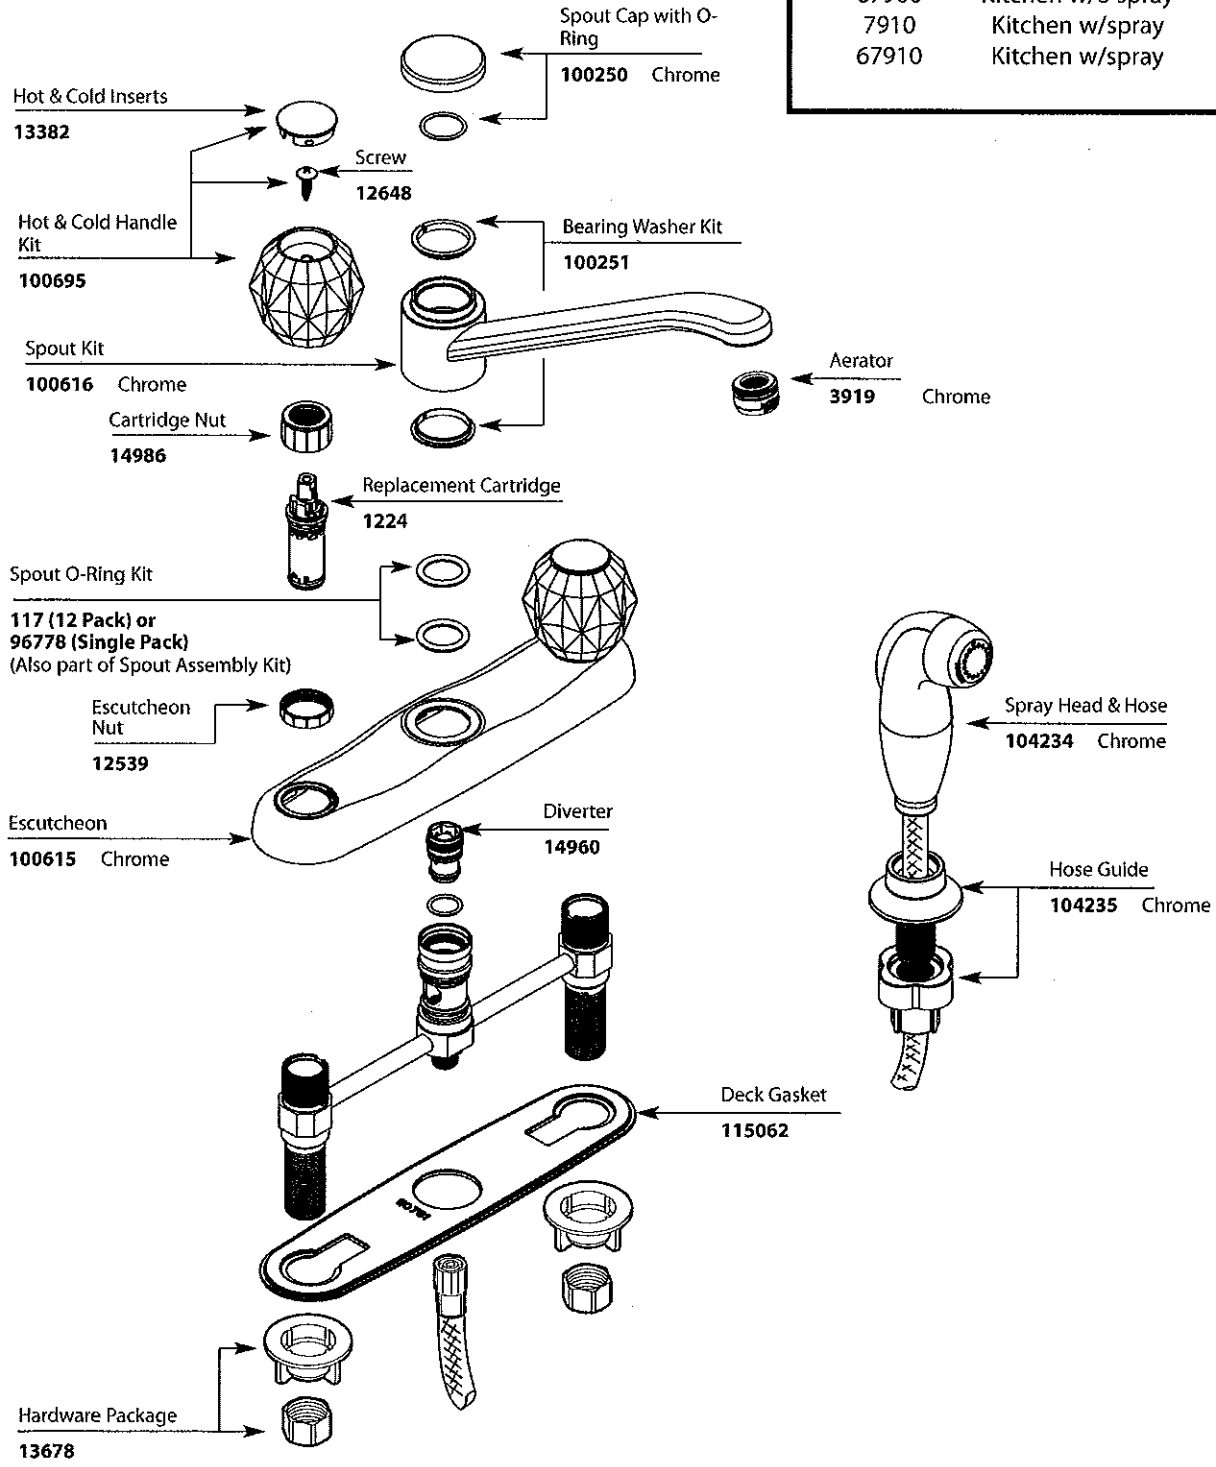

Buy it for looks. Buy it for life.®

■ Order by Part Number

There is more than 1 version of this model.
Page down to identify the version you have.

Illustrated Parts

CHATEAU®		
Two-Handle Lever Style Faucet		
MODEL	TYPE	FINISH
7900	Kitchen w/o spray	Chrome
67900	Kitchen w/o spray	Chrome
7910	Kitchen w/spray	Chrome
67910	Kitchen w/spray	Chrome

TO ORDER PARTS CALL: 1-800-BUY-MOEN
www.moen.com